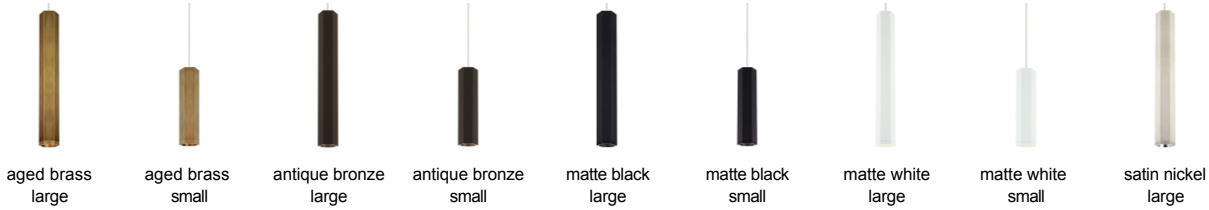

LOW - VOLTAGE PENDANTS

Blok Pendant

DESCRIPTION

The Blok pendant light from Tech Lighting takes the classic contemporary metal cylinder and gives it a fresh new art deco inspired upgrade. Each hexagonal shade is offered in five on-trend metallic and painted finishes including Aged Brass, Antique Bronze, Matte Black, Matte White and Satin Nickel. Both the 12.5in and 22.5in sizes are compatible with Tech Lighting's Monorail and FreeJack Canopy systems for incredible installation flexibility and offer the choice of LED or Halogen lamping options designed to provide a punch of task light on surfaces below by way of a removable lower diffuser lens accessory that translates the six-sided hexagonal shade into a sleek circular light aperture. Includes low-voltage, 50 watt, halogen bi-pin lamp or 6 watt, 435 delivered lumen, 3000K, replaceable SORAA LED MR16 lamp. Fixture provided with six feet of field-cutable cable. Dimmable with low-voltage electronic or magnetic dimmer (based on the transformer).

INSTALLATION

Socket terminates with FreeJack male connector, which may be installed into a system connector. Elements ordered with a system prefix include a connector for that system. For use on T-TRAK, order FreeJack version and T-TRAK FreeJack Connector (sold separately).

ORDERING INFORMATION

700	SYSTEM	BLK	SHAPE OR SIZE	FINISH	LAMP
FJ	FREEJACK		L LARGE	RR AGED BRASS/AGED BRASS	12 VOLT HALOGEN
MP	MONOPOINT		S SMALL	ZZ ANTIQUE BRONZE/ANTIQU BRONZE	-LED930 12 VOLT LED 90 CRI 3000K
MO	MONORAIL			BS MATTE BLACK/SATIN NICKEL	-24 24 VOLT HALOGEN
MO2	TWO-CIRCUIT MONORAIL			WS MATTE WHITE/SATIN NICKEL	
				SS SATIN NICKEL/SATIN NICKEL	

Note: Note: MP includes 4" Round Flush Canopy.

Note: Aged Brass finish includes Satin Nickel system hardware.

700 ____ BLK ____

FIXTURE TYPE: _____

JOB NAME: _____

NOTES: _____
