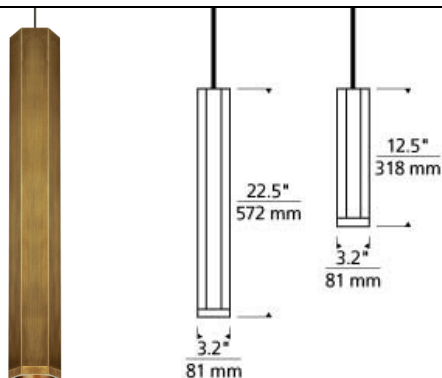

LOW - VOLTAGE PENDANTS

Blok Pendant LED T20

DESCRIPTION

The Blok pendant light from Tech Lighting takes the classic contemporary metal cylinder and gives it a fresh new Art Deco inspired upgrade. Each hexagonal shade is offered in five on-trend metallic and painted finishes including Aged Brass, Antique Bronze, Matte Black, Matte White and Satin Nickel. Both the 12.5in and 22.5in sizes are compatible with Tech Lighting's Monorail and FreeJack Canopy systems for incredible installation flexibility and offer the choice of LED or Halogen lamping options designed to provide a punch of task light on surfaces below by way of a removable lower diffuser lens accessory that translates the six-sided hexagonal shade into a sleek circular light aperture. Rated for (1) 50 watt max bi-pin lamp/Dimmable with low-voltage electronic magnetic dimmer. (based on the transformer)(Lamp Not Included). LED includes 12 volt 8 watt, 435 delivered lumens, 3000K, replaceable SORRA LED MR16 Ships with six feet of field-cutttable cable. Dimmable with low-voltage electronic or magnetic dimmer (based on the transformer).

INSTALLATION

Socket terminates with FreeJack male connector, which may be installed into a system connector. Elements ordered with a system prefix include a connector for that system. For use on T~TRAK, order FreeJack version and T~TRAK FreeJack Connector (sold separately).

WEIGHT

1.5-2lb / 0.68-0.91kg ±

ORDERING INFORMATION

700	SYSTEM	BLK	SHAPE OR SIZE	FINISH	LAMP
FJ	FREEJACK		L LARGE	RR AGED BRASS/AGED BRASS	NO LAMP
MP	MONOPOINT		S SMALL	ZZ ANTIQUE BRONZE/ANTIQU BRONZE	-LED930 12 VOLT LED 90 CRI 3000K
MO	MONORAIL			BS MATTE BLACK/SATIN NICKEL	
MO2	TWO-CIRCUIT MONORAIL			WS MATTE WHITE/SATIN NICKEL	
				SS SATIN NICKEL/SATIN NICKEL	

Note: Note: MP includes 4" Round Flush Canopy.

Note: Aged Brass finish includes Satin Nickel system hardware.

700 ____ BLK ____

FIXTURE TYPE: _____

JOB NAME: _____

NOTES: _____
