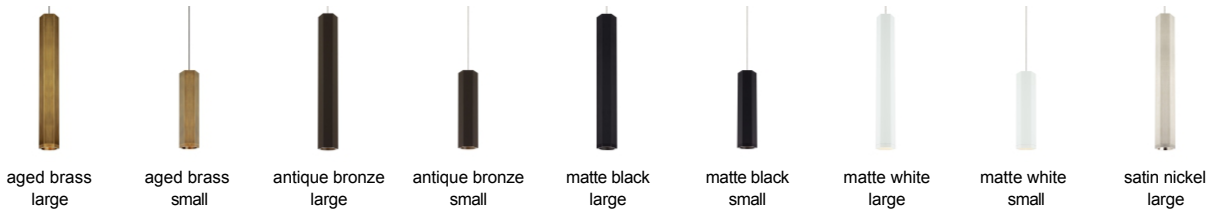

LOW - VOLTAGE PENDANTS

Blok Pendant LED T20

DESCRIPTION

The Blok pendant light from Tech Lighting takes the classic contemporary metal cylinder and gives it a fresh new Art Deco inspired upgrade. Each hexagonal shade is offered in five on-trend metallic and painted finishes including Aged Brass, Antique Bronze, Matte Black, Matte White and Satin Nickel. Both the 12.5in and 22.5in sizes are compatible with Tech Lighting's Monorail and FreeJack Canopy systems for incredible installation flexibility and offer the choice of LED or Halogen lamping options designed to provide a punch of task light on surfaces below by way of a removable lower diffuser lens accessory that translates the six-sided hexagonal shade into a sleek circular light aperture. Rated for (1) 50 watt max bi-pin lamp/Dimmable with low-voltage electronic magnetic dimmer. (based on the transformer)(Lamp Not Included). LED includes 12 volt 8 watt, 435 delivered lumens, 3000K, replaceable SORRA LED MR16 Ships with six feet of field-cutttable cable. Dimmable with low-voltage electronic or magnetic dimmer (based on the transformer).

INSTALLATION

Socket terminates with FreeJack male connector, which may be installed into a system connector. Elements ordered with a system prefix include a connector for that system. For use on T~TRAK, order FreeJack version and T~TRAK FreeJack Connector (sold separately).

WEIGHT

1.5-2lb / 0.68-0.91kg ±

ORDERING INFORMATION

700	SYSTEM	BLK	SHAPE OR SIZE	FINISH	LAMP
FJ	FREEJACK		L	RR AGED BRASS/AGED BRASS	NO LAMP
MP	MONOPOINT		S	ZZ ANTIQUE BRONZE/ANTIQU BRONZE	-LED930 12 VOLT LED 90 CRI 3000K
MO	MONORAIL			BS MATTE BLACK/SATIN NICKEL	
MO2	TWO-CIRCUIT MONORAIL			WSMATTE WHITE/SATIN NICKEL	
				SS SATIN NICKEL/SATIN NICKEL	

Note: Note: MP includes 4" Round Flush Canopy.

Note: Aged Brass finish includes Satin Nickel system hardware.

700

FIXTURE _____

TYPE: _____

JOB NAME: _____

NOTES: _____