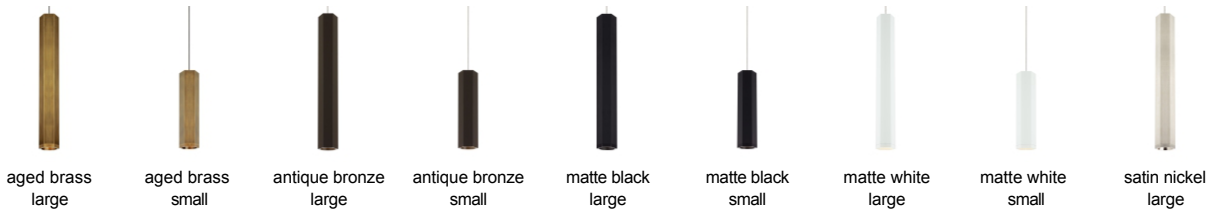

LOW - VOLTAGE PENDANTS

Blok Pendant

DESCRIPTION

The Blok pendant light from Tech Lighting takes the classic contemporary metal cylinder and gives it a fresh new Art Deco inspired upgrade. Each hexagonal shade is offered in five on-trend metallic and painted finishes including Aged Brass, Antique Bronze, Matte Black, Matte White and Satin Nickel. Both the 12.5in and 22.5in sizes are compatible with Tech Lighting's Monorail and FreeJack Canopy systems for incredible installation flexibility and offer the choice of LED or Halogen lamping options designed to provide a punch of task light on surfaces below by way of a removable lower diffuser lens accessory that translates the six-sided hexagonal shade into a sleek circular light aperture. Rated for (1) 50 watt max bi-pin lamp/Dimmable with low-voltage electronic magnetic dimmer. (based on the transformer)(Lamp Not Included). LED includes 12 volt 8 watt, 435 delivered lumens, 3000K, replaceable SORRA LED MR16 Ships with six feet of field-cuttable cable. Dimmable with low-voltage electronic or magnetic dimmer (based on the transformer).

INSTALLATION

Socket terminates with FreeJack male connector, which may be installed into a system connector. Elements ordered with a system prefix include a connector for that system. For use on T~TRAK, order FreeJack version and T~TRAK FreeJack Connector (sold separately).

WEIGHT

1.5-2lb / 0.68-0.91kg ±

ORDERING INFORMATION

700	SYSTEM	BLK	SHAPE OR SIZE	FINISH	LAMP
FJ	FREEJACK		L LARGE	RRAGED BRASS/AGED BRASS	NO LAMP
MP	MONOPOINT		S SMALL	ZZ ANTIQUE BRONZE/ANTIQU BRONZE	-LED930 12 VOLT LED 90 CRI 3000K
MO	MONORAIL			BS MATTE BLACK/SATIN NICKEL	
MO2	TWO-CIRCUIT MONORAIL			WSMATTE WHITE/SATIN NICKEL	
				SS SATIN NICKEL/SATIN NICKEL	