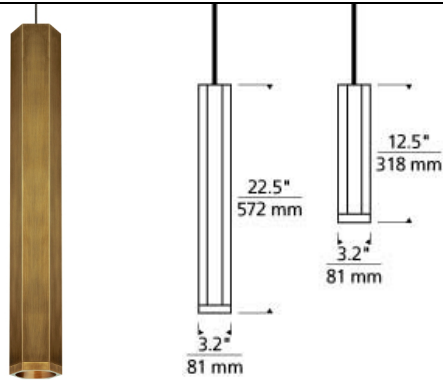

LOW - VOLTAGE PENDANTS

Blok Pendant LED T20

DESCRIPTION

The Blok pendant light from Tech Lighting takes the classic contemporary metal cylinder and gives it a fresh new Art Deco inspired upgrade. Each hexagonal shade is offered in five on-trend metallic and painted finishes including Aged Brass, Antique Bronze, Matte Black, Matte White and Satin Nickel. Both the 12.5in and 22.5in sizes are compatible with Tech Lighting's Monorail and FreeJack Canopy systems for incredible installation flexibility and offer the choice of LED or Halogen lamping options designed to provide a punch of task light on surfaces below by way of a removable lower diffuser lens accessory that translates the six-sided hexagonal shade into a sleek circular light aperture. Rated for (1) 50 watt max bi-pin lamp/Dimmable with low-voltage electronic magnetic dimmer. (based on the transformer)(Lamp Not Included). LED includes 12 volt 8 watt, 435 delivered lumens, 3000K, replaceable SORRA LED MR16 Ships with six feet of field-cutttable cable. Dimmable with low-voltage electronic or magnetic dimmer (based on the transformer).

INSTALLATION

Socket terminates with FreeJack male connector, which may be installed into a system connector. Elements ordered with a system prefix include a connector for that system. For use on T~TRAK, order FreeJack version and T~TRAK FreeJack Connector (sold separately).

WEIGHT

1.5-2lb / 0.68-0.91kg ±

ORDERING INFORMATION

700	SYSTEM	BLK	SHAPE OR SIZE	FINISH	LAMP
FJ	FREEJACK		L	RR AGED BRASS/AGED BRASS	NO LAMP
MP	MONOPOINT		S	ZZ ANTIQUE BRONZE/ANTIQU BRONZE	-LED930 12 VOLT LED 90 CRI 3000K
MO	MONORAIL			BS MATTE BLACK/SATIN NICKEL	
MO2	TWO-CIRCUIT MONORAIL			WSMATTE WHITE/SATIN NICKEL	
				SS SATIN NICKEL/SATIN NICKEL	

Note: Note: MP includes 4" Round Flush Canopy.

Note: Aged Brass finish includes Satin Nickel system hardware.

700

FIXTURE _____

TYPE: _____

JOB NAME: _____

NOTES: _____