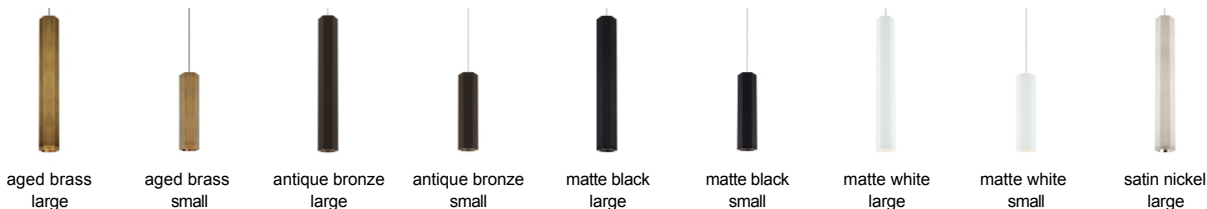

LOW - VOLTAGE PENDANTS

Blok Pendant LED T20

DESCRIPTION

The Blok pendant light from Tech Lighting takes the classic contemporary metal cylinder and gives it a fresh new Art Deco inspired upgrade. Each hexagonal shade is offered in five on-trend metallic and painted finishes including Aged Brass, Antique Bronze, Matte Black, Matte White and Satin Nickel. Both the 12.5in and 22.5in sizes are compatible with Tech Lighting's Monorail and FreeJack Canopy systems for incredible installation flexibility and offer the choice of LED or Halogen lamping options designed to provide a punch of task light on surfaces below by way of a removable lower diffuser lens accessory that translates the six-sided hexagonal shade into a sleek circular light aperture. Rated for (1) 50 watt max bi-pin lamp/Dimmable with low-voltage electronic magnetic dimmer. (based on the transformer)(Lamp Not Included). LED includes 12 volt 8 watt, 435 delivered lumens, 3000K, replaceable SORRA LED MR16 Ships with six feet of field-cutttable cable. Dimmable with low-voltage electronic or magnetic dimmer (based on the transformer).

INSTALLATION

Socket terminates with FreeJack male connector, which may be installed into a system connector. Elements ordered with a system prefix include a connector for that system. For use on T~TRAK, order FreeJack version and T~TRAK FreeJack Connector (sold separately).

WEIGHT

1.5-2lb / 0.68-0.91kg ±

ORDERING INFORMATION

700	SYSTEM	BLK	SHAPE OR SIZE	FINISH	LAMP
FJ	FREEJACK		L LARGE	RR AGED BRASS/AGED BRASS	NO LAMP
MP	MONOPOINT		S SMALL	ZZ ANTIQUE BRONZE/ANTIQU BRONZE	-LED930 12 VOLT LED 90 CRI 3000K
MO	MONORAIL			BS MATTE BLACK/SATIN NICKEL	
MO2	TWO-CIRCUIT MONORAIL			WS MATTE WHITE/SATIN NICKEL	
				SS SATIN NICKEL/SATIN NICKEL	

Note: Note: MP includes 4" Round Flush Canopy.

Note: Aged Brass finish includes Satin Nickel system hardware.

700 ____ BLK ____

FIXTURE TYPE: _____

JOB NAME: _____

NOTES: _____
