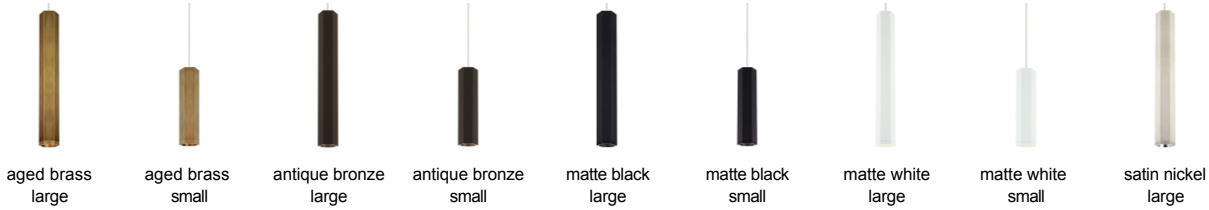

LOW - VOLTAGE PENDANTS

Blok Pendant

DESCRIPTION

The Blok pendant light from Tech Lighting takes the classic contemporary metal cylinder and gives it a fresh new art deco inspired upgrade. Each hexagonal shade is offered in five on-trend metallic and painted finishes including Aged Brass, Antique Bronze, Matte Black, Matte White and Satin Nickel. Both the 12.5in and 22.5in sizes are compatible with Tech Lighting's Monorail and FreeJack Canopy systems for incredible installation flexibility and offer the choice of LED or Halogen lamping options designed to provide a punch of task light on surfaces below by way of a removable lower diffuser lens accessory that translates the six-sided hexagonal shade into a sleek circular light aperture. Includes low-voltage, 50 watt, halogen bi-pin lamp or 6 watt, 435 delivered lumen, 3000K, replaceable SORAA LED MR16 lamp. Fixture provided with six feet of field-cuttable cable. Dimmable with low-voltage electronic or magnetic dimmer (based on the transformer).

INSTALLATION

Socket terminates with FreeJack male connector, which may be installed into a system connector. Elements ordered with a system prefix include a connector for that system. For use on T-TRAK, order FreeJack version and T-TRAK FreeJack Connector (sold separately).

ORDERING INFORMATION

700	SYSTEM	BLK	SHAPE OR SIZE	FINISH	LAMP
FJ	FREEJACK		L LARGE	RR AGED BRASS/AGED BRASS	12 VOLT HALOGEN
MP	MONOPOINT		S SMALL	ZZ ANTIQUE BRONZE/ANTIQUÉ BRONZE	-LED930 12 VOLT LED 90 CRI 3000K
MO	MONORAIL			BS MATTE BLACK/SATIN NICKEL	-24 24 VOLT HALOGEN
MO2	TWO-CIRCUIT MONORAIL			WS MATTE WHITE/SATIN NICKEL	
				SS SATIN NICKEL/SATIN NICKEL	

Note: Note: MP includes 4" Round Flush Canopy.

Note: Aged Brass finish includes Satin Nickel system hardware.

700 ____ BLK ____

FIXTURE TYPE: _____

JOB NAME: _____

NOTES: _____
