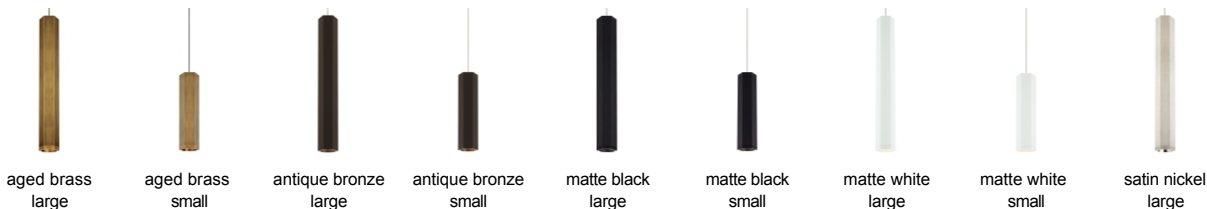

WEIGHT

1.5-2lb / 0.68-0.91kg ±

ORDERING INFORMATION

700	SYSTEM	BLK	SHAPE OR SIZE	FINISH	LAMP
FJ	FREEJACK		L LARGE	RR AGED BRASS/AGED BRASS	NO LAMP
MP	MONOPOINT		S SMALL	ZZ ANTIQUE BRONZE/ANTIQU BRONZE	-LED930 12 VOLT LED 90 CRI 3000K
MO	MONORAIL			BS MATTE BLACK/SATIN NICKEL	
MO2	TWO-CIRCUIT MONORAIL			WS MATTE WHITE/SATIN NICKEL	
				SS SATIN NICKEL/SATIN NICKEL	

Note: Note: MP includes 4" Round Flush Canopy.

Note: Aged Brass finish includes Satin Nickel system hardware.