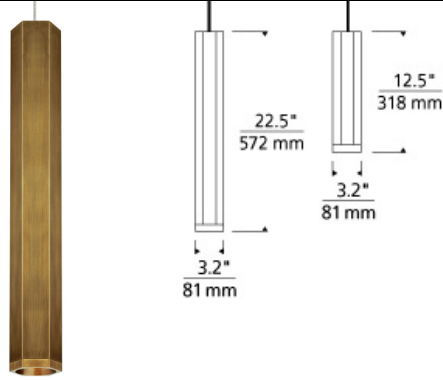

LOW - VOLTAGE PENDANTS

Blok Pendant

DESCRIPTION

The Blok pendant light from Tech Lighting takes the classic contemporary metal cylinder and gives it a fresh new art deco inspired upgrade. Each hexagonal shade is offered in five on-trend metallic and painted finishes including Aged Brass, Antique Bronze, Matte Black, Matte White and Satin Nickel. Both the 12.5in and 22.5in sizes are compatible with Tech Lighting's Monorail and FreeJack Canopy systems for incredible installation flexibility and offer the choice of LED or Halogen lamping options designed to provide a punch of task light on surfaces below by way of a removable lower diffuser lens accessory that translates the six-sided hexagonal shade into a sleek circular light aperture. Includes low-voltage, 50 watt, halogen bi-pin lamp or 6 watt, 435 delivered lumen, 3000K, replaceable SORAA LED MR16 lamp. Fixture provided with six feet of field-cuttable cable. Dimmable with low-voltage electronic or magnetic dimmer (based on the transformer).

INSTALLATION

Socket terminates with FreeJack male connector, which may be installed into a system connector. Elements ordered with a system prefix include a connector for that system. For use on T-TRAK, order FreeJack version and T-TRAK FreeJack Connector (sold separately).

Note: Note: MP includes 4" Round Flush Canopy.

Note: Aged Brass finish includes Satin Nickel system hardware.

700 ____ BLK ____

FIXTURE TYPE: _____

JOB NAME: _____

NOTES: _____
