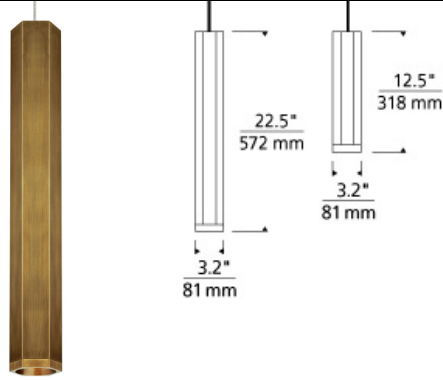

LOW - VOLTAGE PENDANTS

Blok Pendant

DESCRIPTION

The Blok pendant light from Tech Lighting takes the classic contemporary metal cylinder and gives it a fresh new art deco inspired upgrade. Each hexagonal shade is offered in five on-trend metallic and painted finishes including Aged Brass, Antique Bronze, Matte Black, Matte White and Satin Nickel. Both the 12.5in and 22.5in sizes are compatible with Tech Lighting's Monorail and FreeJack Canopy systems for incredible installation flexibility and offer the choice of LED or Halogen lamping options designed to provide a punch of task light on surfaces below by way of a removable lower diffuser lens accessory that translates the six-sided hexagonal shade into a sleek circular light aperture. Includes low-voltage, 50 watt, halogen bi-pin lamp or 6 watt, 435 delivered lumen, 3000K, replaceable SORAA LED MR16 lamp. Fixture provided with six feet of field-cutable cable. Dimmable with low-voltage electronic or magnetic dimmer (based on the transformer).

INSTALLATION

Socket terminates with FreeJack male connector, which may be installed into a system connector. Elements ordered with a system prefix include a connector for that system. For use on T-TRAK, order FreeJack version and T-TRAK FreeJack Connector (sold separately).

Note: Note: MP includes 4" Round Flush Canopy.

Note: Aged Brass finish includes Satin Nickel system hardware.

700 ____ BLK ____

FIXTURE TYPE: _____

JOB NAME: _____

NOTES: _____
