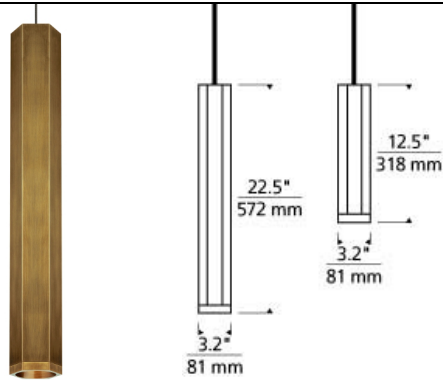

LOW - VOLTAGE PENDANTS

Blok Pendant

DESCRIPTION

The Blok pendant light from Tech Lighting takes the classic contemporary metal cylinder and gives it a fresh new Art Deco inspired upgrade. Each hexagonal shade is offered in five on-trend metallic and painted finishes including Aged Brass, Antique Bronze, Matte Black, Matte White and Satin Nickel. Both the 12.5in and 22.5in sizes are compatible with Tech Lighting's Monorail and FreeJack Canopy systems for incredible installation flexibility and offer the choice of LED or Halogen lamping options designed to provide a punch of task light on surfaces below by way of a removable lower diffuser lens accessory that translates the six-sided hexagonal shade into a sleek circular light aperture. Rated for (1) 50 watt max bi-pin lamp/Dimmable with low-voltage electronic magnetic dimmer. (based on the transformer)(Lamp Not Included). LED includes 12 volt 8 watt, 435 delivered lumens, 3000K, replaceable SORRA LED MR16 Ships with six feet of field-cuttable cable. Dimmable with low-voltage electronic or magnetic dimmer (based on the transformer).

INSTALLATION

Socket terminates with FreeJack male connector, which may be installed into a system connector. Elements ordered with a system prefix include a connector for that system. For use on T~TRAK, order FreeJack version and T~TRAK FreeJack Connector (sold separately).

WEIGHT

1.5-2lb / 0.68-0.91kg ±

ORDERING INFORMATION

700	SYSTEM	BLK	SHAPE OR SIZE	FINISH	LAMP
FJ	FREEJACK		L LARGE	RRAGED BRASS/AGED BRASS	NO LAMP
MP	MONOPOINT		S SMALL	ZZ ANTIQUE BRONZE/ANTIQU BRONZE	-LED930 12 VOLT LED 90 CRI 3000K
MO	MONORAIL			BS MATTE BLACK/SATIN NICKEL	
MO2	TWO-CIRCUIT MONORAIL			WSMATTE WHITE/SATIN NICKEL	
				SS SATIN NICKEL/SATIN NICKEL	