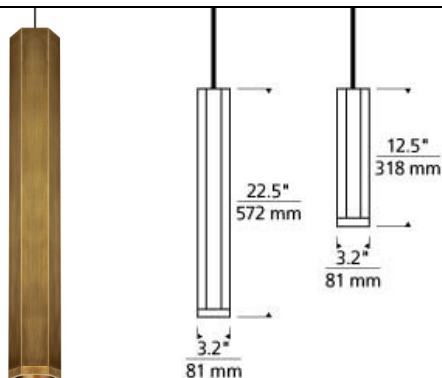

## Blok Pendant LED T20

### DESCRIPTION

The Blok pendant light from Tech Lighting takes the classic contemporary metal cylinder and gives it a fresh new Art Deco inspired upgrade. Each hexagonal shade is offered in five on-trend metallic and painted finishes including Aged Brass, Antique Bronze, Matte Black, Matte White and Satin Nickel. Both the 12.5in and 22.5in sizes are compatible with Tech Lighting's Monorail and FreeJack Canopy systems for incredible installation flexibility and offer the choice of LED or Halogen lamping options designed to provide a punch of task light on surfaces below by way of a removable lower diffuser lens accessory that translates the six-sided hexagonal shade into a sleek circular light aperture. Rated for (1) 50 watt max bi-pin lamp/Dimmable with low-voltage electronic magnetic dimmer. (based on the transformer)(Lamp Not Included). LED includes 12 volt 8 watt, 435 delivered lumens, 3000K, replaceable SORRA LED MR16 Ships with six feet of field-cutttable cable. Dimmable with low-voltage electronic or magnetic dimmer (based on the transformer).

### WEIGHT

1.5-2lb / 0.68-0.91kg ±