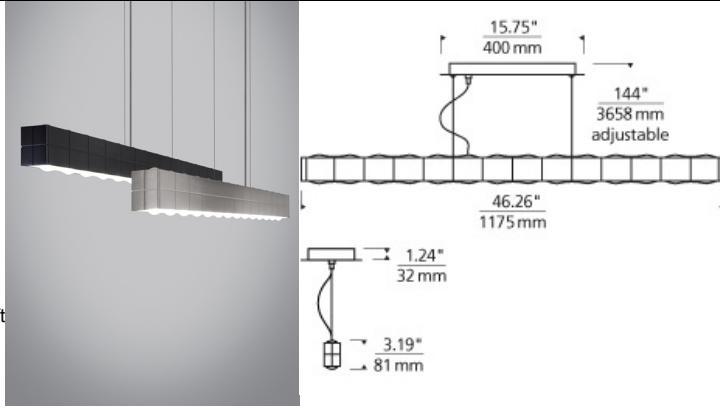

LINEAR SUSPENSION

Biza Linear Suspension

DESCRIPTION

Geometries converge to make the seemingly complex simply beautiful. The bottom diffuser is composed of clear injection molded plastic inserts which add remarkable depth and illusion when viewed from below. Additional molded plastic inserts in either silver or black sit a top the fixture reinforcing its thoughtful shape. Horizontal and vertical lines intersect throughout adding additional visual interest. Direct version includes 45 watts of LED strips (2400 lumens, 3000K). Dimmable with low-voltage electronic dimmer. Direct/Indirect version includes 50 watts of LED strips (25 watts, 1750 net lumens of downlight and 25 watts, 1750 net lumens of uplight). Ships with 21 feet of field-cuttable cord and twelve feet of aircraft cable.

INSTALLATION

This product can mount to either a 4" square electrical box with round plaster ring or an octagonal electrical box (not included).

biza linear suspension

ORDERING INFORMATION

700 SYSTEM	BIZ	SHAPE OR SIZE	FINISH	LAMP
LS	LINEAR SUSPENSION	B 50% DIRECT / 50% INDIRECT A DIRECT	B BLACK S SATIN NICKEL	-LED830 LED 80 CRI 3000K 120V -LED830-277 LED 80 CRI 3000K 277V