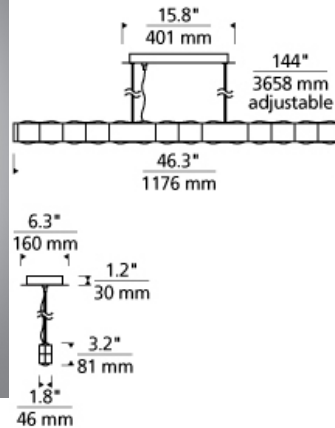

### DESCRIPTION

The Biza suspension piece by Tech Lighting converges bold geometric angles into a seemingly complex yet simply beautiful piece. The bottom diffuser is composed of clear injection molded plastic inserts which add remarkable depth and illusion when viewed from below. Additional molded plastic inserts in either silver or black sit atop the fixture reinforcing its thoughtful shape. Horizontal and vertical lines intersect throughout the piece adding additional visual interest. Scaling at 46.3" in length the Biza is ideal for dining room lighting, foyer lighting and home office lighting. Your choice of fully dimmable energy efficient integrated LED lamping ships with the Biza saving you both time and money. The bottom diffuser is composed of clear injection molded plastic inserts which add remarkable depth and illusion when viewed from below. Additional molded plastic inserts in either silver or black sit a top the fixture reinforcing its thoughtful shape. Horizontal and vertical lines intersect throughout adding additional visual interest. Direct version includes 45 watts of LED strips (2400 lumens, 3000K). Dimmable with low-voltage electronic dimmer. Direct/Indirect version includes 50 watts of LED strips (25 watts, 1750 net lumens of downlight and 25 watts, 1750 net lumens of uplight). Ships with 21 feet of field-cutable cord and twelve feet of aircraft cable.

### INSTALLATION

This product can mount to either a 4" square electrical box with round plaster ring or an octagonal electrical box (not included).

### WEIGHT

8-8.5lb / 3.63-3.86kg ±

biza linear suspension

### ORDERING INFORMATION

700LSBIZA	SHAPE OR SIZE	FINISH	LAMP
<b>B</b>	50% DIRECT / 50% INDIRECT DIRECT	<b>B</b> BLACK <b>S</b> SATIN NICKEL	<b>-LED830</b> LED 80 CRI 3000K 120V <b>-LED830-277</b> LED 80 CRI 3000K 277V