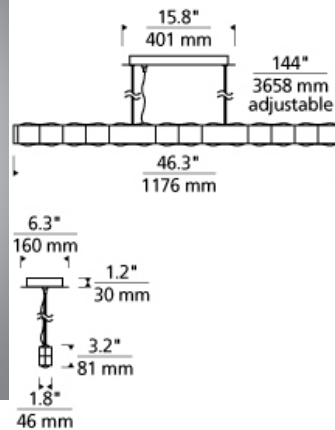

LINEAR SUSPENSION

Biza Linear Suspension LED T20

DESCRIPTION

The Biza suspension piece by Tech Lighting converges bold geometric angles into a seemingly complex yet simply beautiful piece. The bottom diffuser is composed of clear injection molded plastic inserts which add remarkable depth and illusion when viewed from below. Additional molded plastic inserts in either silver or black sit atop the fixture reinforcing its thoughtful shape. Horizontal and vertical lines intersect throughout the piece adding additional visual interest. Scaling at 46.3" in length the Biza is ideal for dining room lighting, foyer lighting and home office lighting. Your choice of fully dimmable energy efficient integrated LED lamping ships with the Biza saving you both time and money. The bottom diffuser is composed of clear injection molded plastic inserts which add remarkable depth and illusion when viewed from below. Additional molded plastic inserts in either silver or black sit atop the fixture reinforcing its thoughtful shape. Horizontal and vertical lines intersect throughout adding additional visual interest. Direct version includes 45 watts of LED strips (2400 lumens, 3000K). Dimmable with low-voltage electronic dimmer. Direct/Indirect version includes 50 watts of LED strips (25 watts, 1750 net lumens of downlight and 25 watts, 1750 net lumens of uplight). Ships with 21 feet of field-cuttable cord and twelve feet of aircraft cable.

INSTALLATION

This product can mount to either a 4" square electrical box with round plaster ring or an octagonal electrical box (not included).

WEIGHT

8-8.5lb / 3.63-3.86kg ±

biza linear suspension

ORDERING INFORMATION

700LSBIZA	SHAPE OR SIZE	FINISH	LAMP
B	50% DIRECT / 50% INDIRECT DIRECT	B BLACK S SATIN NICKEL	-LED830 LED 80 CRI 3000K 120V -LED830-277 LED 80 CRI 3000K 277V

700LS BIZA _____

FIXTURE TYPE: _____

JOB NAME: _____