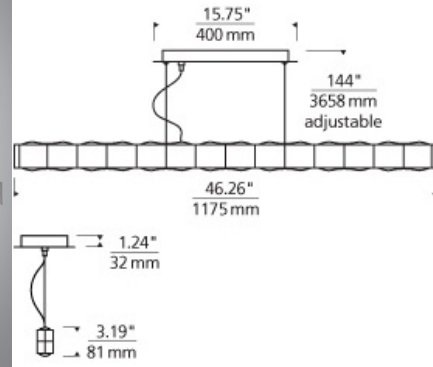

### DESCRIPTION

Geometries converge to make the seemingly complex simply beautiful. The bottom diffuser is composed of clear injection molded plastic inserts which add remarkable depth and illusion when viewed from below. Additional molded plastic inserts in either silver or black sit a top the fixture reinforcing its thoughtful shape. Horizontal and vertical lines intersect throughout adding additional visual interest. Direct version includes 45 watts of LED strips (2400 lumens, 3000K). Dimmable with low-voltage electronic dimmer. Direct/Indirect version includes 50 watts of LED strips (25 watts, 1750 net lumens of downlight and 25 watts, 1750 net lumens of uplight). Ships with 21 feet of field-cuttable cord and twelve feet of aircraft cable.

### INSTALLATION

This product can mount to either a 4" square electrical box with round plaster ring or an octagonal electrical box (not included).

biza linear suspension