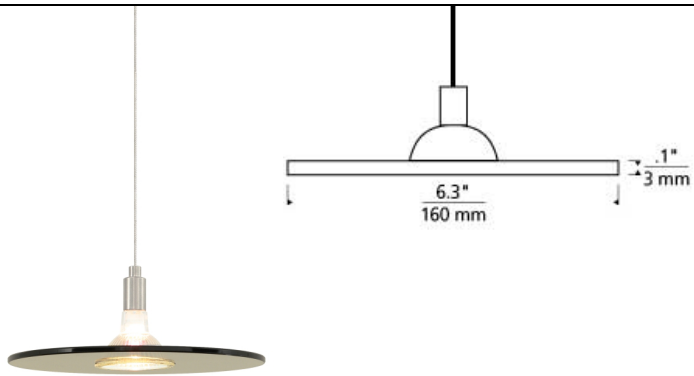

LOW - VOLTAGE PENDANTS

Biz Pendant

T20

DESCRIPTION

The Biz pendant light from Tech Lighting is best described as simply modern due to its flat circular design. The transparent glass disk floats around the exposed secured MR16. The Biz's sleek and simple design make it ideal for a host of consumer lighting applications such as kitchen island task lighting, bedroom lighting flanking two end tables and home office lighting. With three transparent color options and three on-trend hardware finishes the Biz is highly customizable to fit your unique space. Pair the Biz pendant with the Monorail system by Tech Lighting for greater design customization in your special space. Rated for (1) low-voltage, 50 watt/Dimmable with low-voltage electronic or magnetic dimmer (based on the transformer)(Lamp Not Included). Ships with six feet of field-cuttable suspension cable.

steel blue

INSTALLATION

Socket terminates with FreeJack male connector, which may be installed into a system connector. Elements ordered with a system prefix include a connector for that system. For use on T~TRAK, order FreeJack version and T~TRAK FreeJack Connector (sold separately).

ACCESSORIES & OPTICAL CONTROLS

Swag Hook

WEIGHT

1.1lb / 0.5kg ±

clear

havana brown

steel blue

ORDERING INFORMATION