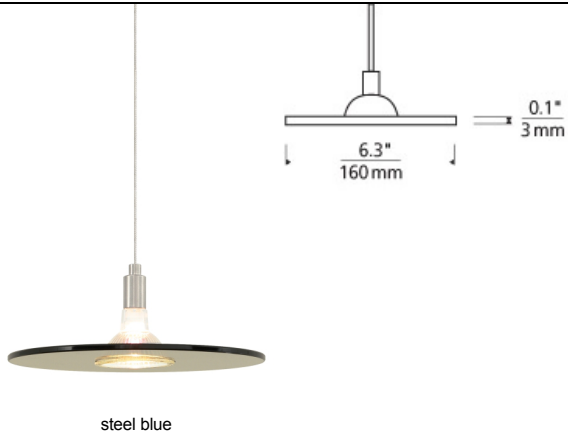

LOW - VOLTAGE PENDANTS

Biz Pendant

DESCRIPTION

Transparent glass disk floats around the exposed, secured MR16. Includes low-voltage, 50 watt MR16 flood lamp and six feet of field-cutable suspension cable.

INSTALLATION

Socket terminates with FreeJack male connector, which may be installed into a system connector. Elements ordered with a system prefix include a connector for that system. For use on T~TRAK, order FreeJack version and T~TRAK FreeJack Connector (sold separately).

ACCESSORIES & OPTICAL CONTROLS

Swag Hook

WEIGHT

1.1lb / 0.5kg ±

ORDERING INFORMATION

700	SYSTEM	BIZ	COLOR	FINISH	LAMP
FJ	FREEJACK		C CLEAR	Z ANTIQUE BRONZE	12 VOLT HALOGEN
K	KABLE LITE		N HAVANA BROWN	C CHROME	-24 24 VOLT HALOGEN
MP	MONOPOINT		U STEEL BLUE	S SATIN NICKEL	
MO	MONORAIL				
MO2	TWO-CIRCUIT MONORAIL				

Note: MP includes 4" Round Flush Canopy.

Chrome not offered on Monorail & Two-Circuit Monorail.

700 ____ BIZ _____

FIXTURE TYPE: _____

JOB NAME: _____

NOTES: _____

©2017 Tech Lighting, L.L.C. All Rights Reserved. The "Tech Lighting" graphic is a registered trademark of Tech Lighting, L.L.C. Tech Lighting reserves the right to change specifications for product improvements without notification.