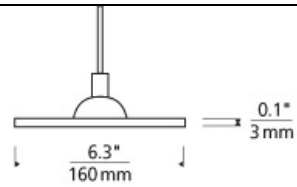

LOW - VOLTAGE PENDANTS

Biz Pendant

DESCRIPTION

The Biz pendant light from Tech Lighting is best described as simply modern due to its flat circular design. The transparent glass disk floats around the exposed secured MR16. The Biz's sleek and simple design make it ideal for a host of consumer lighting applications such as kitchen island task lighting, bedroom lighting flanking two end tables and home office lighting. With three transparent color options and three on-trend hardware finishes the Biz is highly customizable to fit your unique space. Pair the Biz pendant with the Monorail system by Tech Lighting for greater design customization in your special space. Includes low-voltage, 50 watt MR16 flood lamp and six feet of field-cutable suspension cable.

steel blue

INSTALLATION

Socket terminates with FreeJack male connector, which may be installed into a system connector. Elements ordered with a system prefix include a connector for that system. For use on T~TRAK, order FreeJack version and T~TRAK FreeJack Connector (sold separately).

ACCESSORIES & OPTICAL CONTROLS

Swag Hook