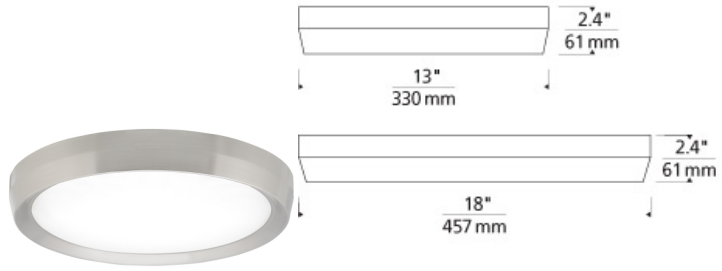

FLUSH & SEMI-FLUSH MOUNT

Bespin Flush Mount Ceiling

DESCRIPTION

Sophisticated yet simple, the Bespin flush mount ceiling light from Tech Lighting features a smoothly diffused LED source housed within a thin angular metal body in your choice of diameters. May be wall or ceiling mounted. Small includes 22 watt, 1313 delivered lumen, 3000K LED module. Large includes 32 watt, 2008 delivered lumen, 3000K LED module. May be wall or ceiling mounted. ADA compliant

INSTALLATION

This product can mount to either a 4" square electrical box with round plaster ring or an octagonal electrical box (not included).

satin nickel
large

white
small

ORDERING INFORMATION

700FMBES	SHAPE OR SIZE	FINISH	LAMP
L	LARGE	S SATIN NICKEL	-LED930 LED 90 CRI 3000K 120V
S	SMALL	W WHITE	-LED930-277 LED 90 CRI 3000K 277V