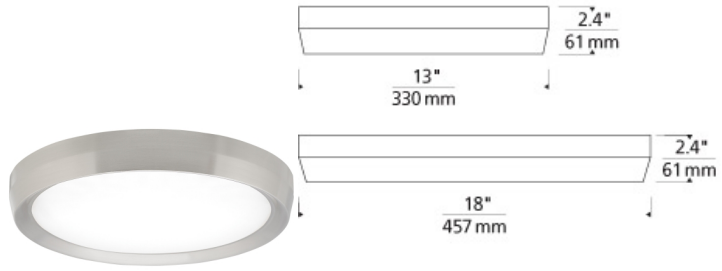

## Bespin Flush Mount Ceiling

### DESCRIPTION

Sophisticated yet simple, the Bespin flush mount ceiling light from Tech Lighting features a smoothly diffused LED source housed within a thin angular metal body in your choice of diameters. May be wall or ceiling mounted. Small includes 22 watt, 1313 delivered lumen, 3000K LED module. Large includes 32 watt, 2008 delivered lumen, 3000K LED module. May be wall or ceiling mounted. ADA compliant

### INSTALLATION

This product can mount to either a 4" square electrical box with round plaster ring or an octagonal electrical box (not included).

satin nickel  
large

white  
small

### ORDERING INFORMATION

700FMBES	SHAPE OR SIZE	FINISH	LAMP
L	LARGE	S SATIN NICKEL	-LED930 LED 90 CRI 3000K 120V
S	SMALL	W WHITE	-LED930-277 LED 90 CRI 3000K 277V

**TECH LIGHTING®**

7400 Linder Avenue  
Skokie, Illinois 60077