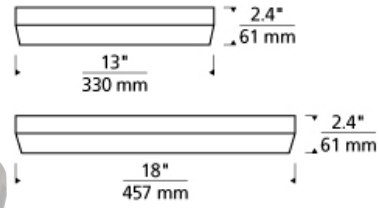

FLUSH & SEMI-FLUSH MOUNT

Bespin Flush Mount Ceiling

DESCRIPTION

Sophisticated meets simple in the Bespin flush mount ceiling fixture by Tech Lighting. This flush mount features a smoothly diffused LED source housed within an circular metal body. The white glass diffuser pleasantly disperses the light for glare-free illumination making the Bespin ideal in settings such as family rooms, basements and hallways. The Bespin is available in Matte White and Satin Nickel and comes in two distinct sizes, small and large. Available lamping options include energy efficient integrated LED, all lamping options are fully dimmable to create the desired ambiance in your special space. May be wall or ceiling mounted. Small includes 22 watt, 1313 delivered lumen, 3000K LED module. Large includes 32 watt, 2008 delivered lumen, 3000K LED module. May be wall or ceiling mounted. ADA compliant

INSTALLATION

This product can mount to either a 4" square electrical box with round plaster ring or an octagonal electrical box (not included).

WEIGHT

2.5-3lb / 1.13-1.36kg ±

satin nickel
large

white
small

ORDERING INFORMATION

700FMBES	SHAPE OR SIZE	FINISH	LAMP
L	LARGE	S SATIN NICKEL	-LED930 LED 90 CRI 3000K 120V
S	SMALL	W WHITE	-LED930-277 LED 90 CRI 3000K 277V

TECH LIGHTING®

7400 Linder Avenue
Skokie, Illinois 60077