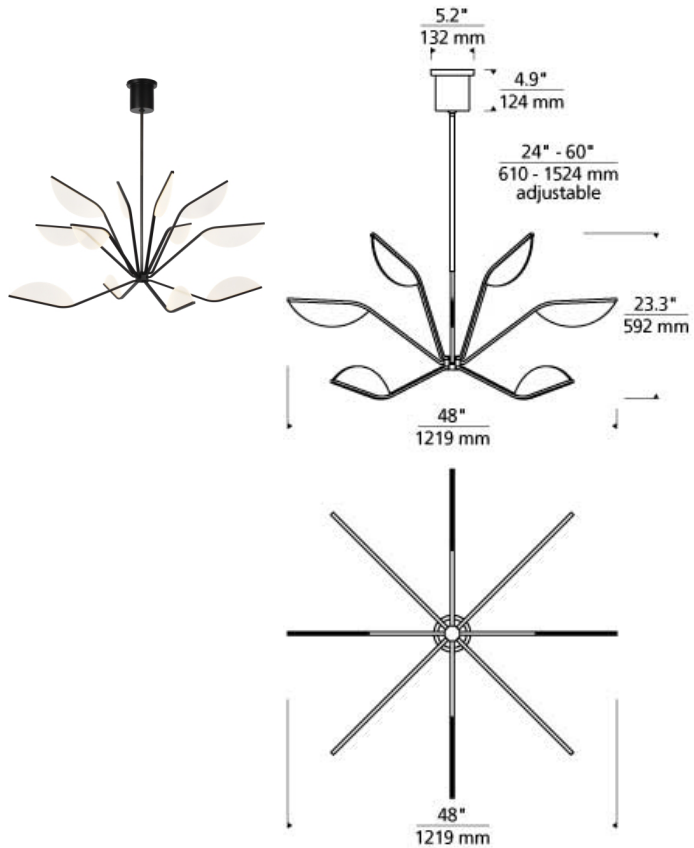

# Belterra 48 Chandelier LED T20

## DESCRIPTION

The Belterra chandelier by Tech Lighting is inspired by the lotus flower. Petal-shaped LED light guides beautifully illuminate this contemporary design and capture the purity of the chandelier's graceful stem-work. Offered in three elegant finishes, Belterra provides a touch of contrast to the light guides when turned on and off. Available in two sizes to illuminate the space as a stand-alone piece or installed in multiples. Lamping options are compatible with most dimmers. Refer to the Dimming Chart for more information. Includes 50.4 watts, 3540 total delivered lumens, 3000K LED linear modules. Dimmable with most LED compatible ELV and TRIAC dimmers. Ships with (4) 12" and (2) 6" rigid stems in coordinating finish. Can be installed on a sloped ceiling up to 45°.

## WEIGHT

11-11lb / 4.99-4.99kg ±

## ORDERING INFORMATION

700BLT	SHAPE OR SIZE	FINISH	LAMP
48	48" DIAMETER	<b>B</b> BRASS <b>B</b> MATTE BLACK <b>N</b> POLISHED NICKEL	-LED930 LED 90 CRI 3000K 120V (T20/T24)

700 BLT \_\_\_\_\_

FIXTURE TYPE: \_\_\_\_\_