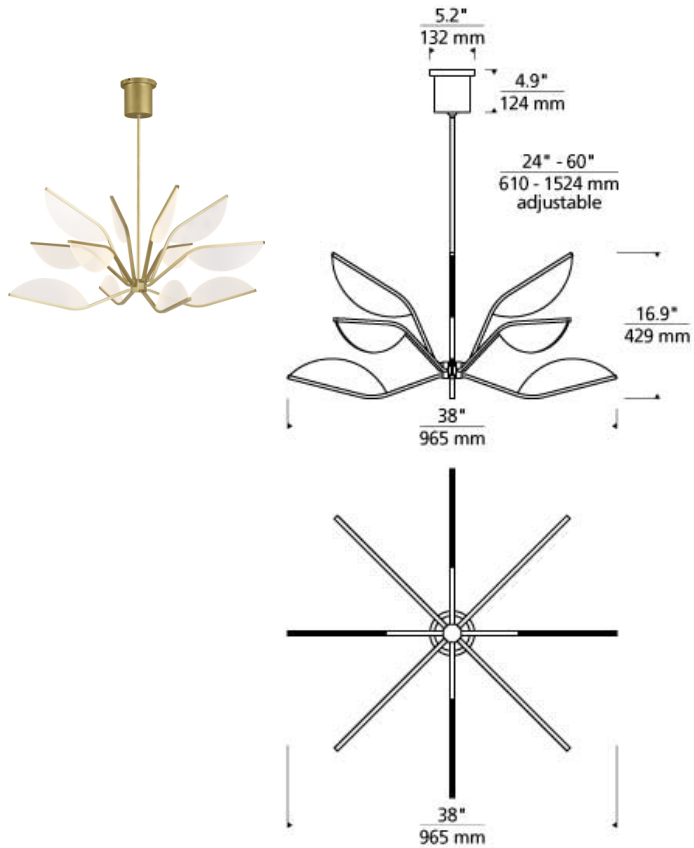

# Belterra 38 Chandelier

LED T20

## DESCRIPTION

The Belterra chandelier by Tech Lighting is inspired by the lotus flower. Petal-shaped LED light guides beautifully illuminate this contemporary design and capture the purity of the chandelier's graceful stem-work. Offered in three elegant finishes, Belterra provides a touch of contrast to the light guides when turned on and off. Available in two sizes to illuminate the space as a stand-alone piece or installed in multiples. Lamping options are compatible with most dimmers. Refer to the Dimming Chart for more information. Includes 50.4 watts, 3540 total delivered lumens, 3000K LED linear modules. Dimmable with most LED compatible ELV and TRIAC dimmers. Ships with (4) 12" and (2) 6" rigid stems in coordinating finish. Can be installed on a sloped ceiling up to 45°.

## WEIGHT

8.5-8.5lb / 3.86-3.86kg ±

brass

matte black

polished nickel

## ORDERING INFORMATION

700BLT	SHAPE OR SIZE	FINISH	LAMP
38	38" DIAMETER	<b>B</b> BRASS <b>B</b> MATTE BLACK <b>N</b> POLISHED NICKEL	-LED930 INTEGRATED LED 90 CRI 3000K 120V (T20/T24)

**TECH LIGHTING®**