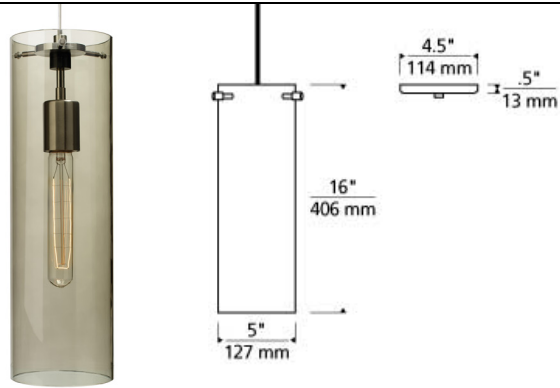

LINE - VOLTAGE PENDANTS / SUSPENSION

Beacon Pendant T20

DESCRIPTION

The Beacon pendant from Tech Lighting is an instant classic due to its clean and simple design. At the heart of the elongated cylinder is a vintage filament lamp that is central to its contemporary design. Offered in five modern colors the Beacon works in a variety of spaces that will showcase style and sophistication. The 16" well-proportioned size of the Beacon make it ideal for task lighting over a kitchen island, living room lighting and bath lighting flanking a vanity. No lamp rated for (1) 75 watt max, E26 medium based lamp (Lamp Not Included). Incandescent version includes 120 volt, 30 watt medium base T9 Classic Edison Style lamp. Ships with six feet of field-cuttable cable. Dimmable with most LED compatible ELV and TRIAC dimmers.

INSTALLATION

This product can mount to either a 4" square electrical box with round plaster ring or an octagon electrical box.

OTHER

TD includes 4.5" Round Canopy. Antique Bronze and Black Finish Only Available on TD.

WEIGHT

4-4.5lb / 1.81-2.04kg ±

amber

amber

clear

smoke

steel blue

ORDERING INFORMATION