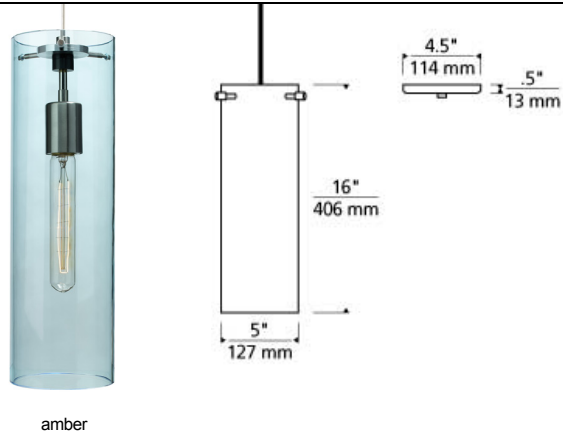

LINE - VOLTAGE PENDANTS / SUSPENSION

Beacon Pendant T20

DESCRIPTION

The Beacon pendant from Tech Lighting is an instant classic due to its clean and simple design. At the heart of the elongated cylinder is a vintage filament lamp that is central to its contemporary design. Offered in five modern colors the Beacon works in a variety of spaces that will showcase style and sophistication. The well-proportioned size of the Beacon make it ideal for task lighting over a kitchen island, living room lighting and bath lighting flanking a vanity. Black, satin nickel, and white finish options highlighted with three satin nickel cylinder details and clear cable. antique bronze finish highlighted with three antique bronze cylinder details and brown cable. Rated for (1) 75 watt max, E26 medium based lamp (Lamp Not Included). 120 volt, 30 watt or equivalent medium base T9 Classic Edison Style lamp or 120 volt, 9 watt medium base self-ballasted compact fluorescent Baby Plumen lamp. Fixture is provided with six feet of field-cutable cable. Incandescent version dimmable with standard incandescent dimmer.

amber

INSTALLATION

This product can mount to either a 4" square electrical box with round plaster ring or an octagon electrical box.

OTHER

TD includes 4.5" Round Canopy.
Antique Bronze and Black Finish Only Available on TD.
CF277 Lamp Only Available on TD.

WEIGHT

4-4.5lb / 1.81-2.04kg ±

amber

aquamarine

clear

smoke

steel blue

ORDERING INFORMATION