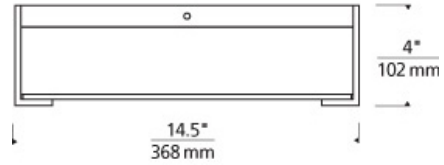

FLUSH & SEMI-FLUSH MOUNT

Baxter Ceiling

DESCRIPTION

Round flush mount with a tailored fabric shade. Two die-cast metal arms add a nice contrast. A glass diffuser provides a glare free wash of light. Includes two 60 watt or equivalent BT15 medium base lamps or two two 26 watt G24Q-3 base quad compact fluorescent lamps (electronic ballast included). Incandescent version dimmable with standard incandescent dimmer.

INSTALLATION

This product can mount to either a 4" square electrical box with round plaster ring or an octagonal electrical box (not included).

WEIGHT

1.68lb / 0.76kg ±

black fabric

black fabric

ivory fabric