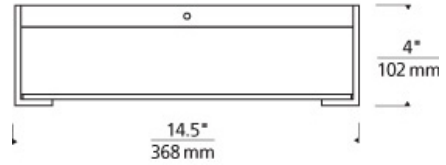

FLUSH & SEMI-FLUSH MOUNT

Baxter Ceiling

DESCRIPTION

Round flush mount with a tailored fabric shade. Two die-cast metal arms add a nice contrast. A glass diffuser provides a glare free wash of light. Includes two 60 watt or equivalent BT15 medium base lamps or two two 26 watt G24Q-3 base quad compact fluorescent lamps (electronic ballast included). Incandescent version dimmable with standard incandescent dimmer.

INSTALLATION

This product can mount to either a 4" square electrical box with round plaster ring or an octagonal electrical box (not included).

WEIGHT

1.68lb / 0.76kg ±

black fabric

black fabric

metal

white fabric