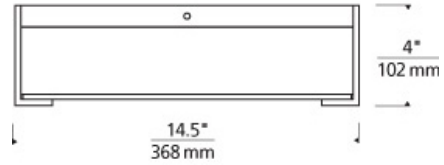

FLUSH & SEMI-FLUSH MOUNT

Baxter Ceiling

DESCRIPTION

Round flush mount with a tailored fabric shade. Two die-cast metal arms add a nice contrast. A glass diffuser provides a glare free wash of light. Includes two 60 watt or equivalent BT15 medium base lamps or two two 26 watt G24Q-3 base quad compact fluorescent lamps (electronic ballast included). Incandescent version dimmable with standard incandescent dimmer.

INSTALLATION

This product can mount to either a 4" square electrical box with round plaster ring or an octagonal electrical box (not included).

WEIGHT

1.68lb / 0.76kg ±

black fabric

ORDERING INFORMATION

700FMBXT COLOR	FINISH	LAMP
FB BLACK FABRIC	Z ANTIQUE BRONZE	INCANDESCENT 120V
MT METAL	S SATIN NICKEL	
FW WHITE FABRIC		

TECH LIGHTING®

7400 Linder Avenue
Skokie, Illinois 60077

T 847.410.4400
F 847.410.4500

Tech Lighting, L.L.C.

700FMBXT _____
FIXTURE TYPE: _____
JOB NAME: _____
NOTES: _____
_____
_____

©2017 Tech Lighting, L.L.C. All Rights Reserved. The "Tech Lighting" graphic is a registered trademark of Tech Lighting, L.L.C. Tech Lighting reserves the right to change specifications for product improvements without notification.