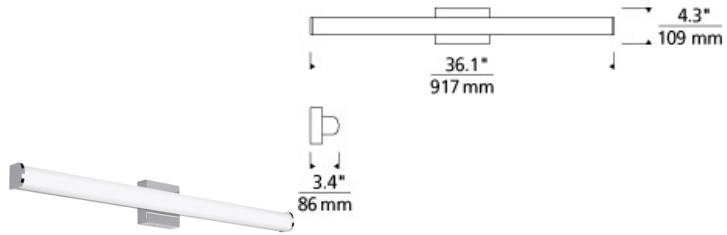

BATH COLLECTION

Basis 36 Bath

DESCRIPTION

The Basis LED bath light from Tech Lighting is one of our most universally appealing fixtures. Clean, classic and contemporary this glass bath bar comes to life as the linear and curved elements of this vanity light converge in a simple design which offers superior performance at an exceptional value. Three length options allow this bath light to be adapted to powder room lighting as well as master bathroom lighting. In addition to each Basis bath light fixture being able to be mounted horizontally above a mirror, they also can be mounted vertically flanking a mirror or as a wall sconce light and are fully dimmable for creating the desired ambiance. Includes 30 watt, 1200 delivered lumen, 2700K LED module. Mounts horizontally or vertically. ADA compliant. Dimmable with low-voltage electronic dimmer.

INSTALLATION

This product can mount to either a 4" square electrical box with round plaster ring or an octagonal electrical box (not included).

WEIGHT

3.4-3.4lb / 1.54-1.54kg ±

chrome

ORDERING INFORMATION

700BCBAS	LENGTH (A)	FINISH	LAMP
36	36"	C CHROME S SATIN NICKEL	-LED927 LED 90 CRI 2700K 120V -LED927-277 LED 90 CRI 2700K 277V