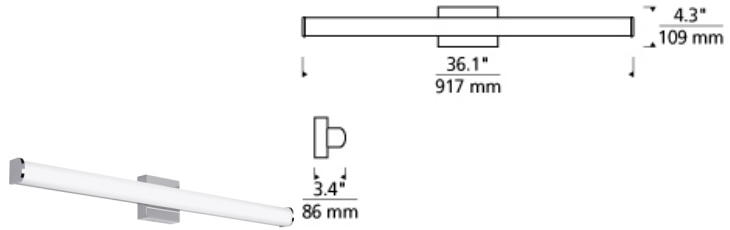

## Basis 36 Bath

### DESCRIPTION

The Basis LED bath light from Tech Lighting is one of our most universally appealing fixtures. Clean, classic and contemporary this glass bath bar comes to life as the linear and curved elements of this vanity light converge in a simple design which offers superior performance at an exceptional value. Three length options allow this bath light to be adapted to powder room lighting as well as master bathroom lighting. In addition to each Basis bath light fixture being able to be mounted horizontally above a mirror, they also can be mounted vertically flanking a mirror or as a wall sconce light and are fully dimmable for creating the desired ambiance. Includes 30 watt, 1200 delivered lumen, 2700K LED module. Mounts horizontally or vertically. ADA compliant. Dimmable with low-voltage electronic dimmer.

### WEIGHT

3-3.5lb / 1.36-1.59kg ±

chrome