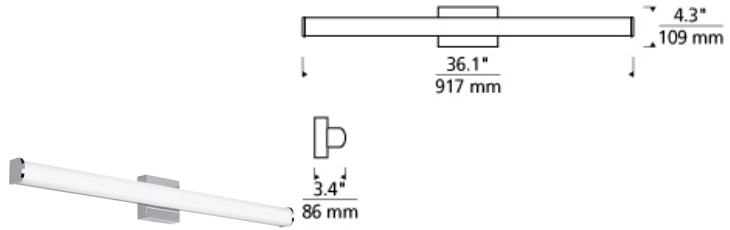

BATH COLLECTION

Basis 36 Bath

DESCRIPTION

The Basis LED bath light from Tech Lighting is one of our most universally appealing fixtures. Clean, classic and contemporary this glass bath bar comes to life as the linear and curved elements of this vanity light converge in a simple design which offers superior performance at an exceptional value. Three length options allow this bath light to be adapted to powder room lighting as well as master bathroom lighting. In addition to each Basis bath light fixture being able to be mounted horizontally above a mirror, they also can be mounted vertically flanking a mirror or as a wall sconce light and are fully dimmable for creating the desired ambiance. Includes 30 watt, 1200 delivered lumen, 2700K LED module. Mounts horizontally or vertically. ADA compliant. Dimmable with low-voltage electronic dimmer.

INSTALLATION

This product can mount to either a 4" square electrical box with round plaster ring or an octagonal electrical box (not included).

WEIGHT

3-3.5lb / 1.36-1.59kg ±

chrome

ORDERING INFORMATION

700BCBAS	LENGTH (A)	FINISH	LAMP
36	36"	C CHROME S SATIN NICKEL	-LED927 LED 90 CRI 2700K 120V -LED927-277 LED 90 CRI 2700K 277V