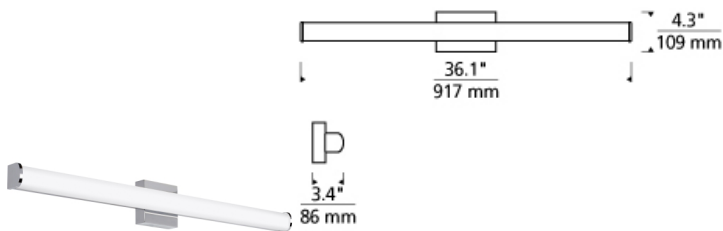

BATH COLLECTION

Basis 36 Bath

LED ADA T20

DESCRIPTION

The Basis LED bath light from Tech Lighting is one of our most universally appealing fixtures. Clean, classic and contemporary this glass bath bar comes to life as the linear and curved elements of this vanity light converge in a simple design which offers superior performance at an exceptional value. Three length options allow this bath light to be adapted to powder room lighting as well as master bathroom lighting. In addition to each Basis bath light fixture being able to be mounted horizontally above a mirror, they also can be mounted vertically flanking a mirror or as a wall sconce light and are fully dimmable for creating the desired ambiance. Includes 30 watt, 1200 delivered lumen, 2700K LED module. Mounts horizontally or vertically. ADA compliant. Dimmable with low-voltage electronic dimmer.

INSTALLATION

This product can mount to either a 4" square electrical box with round plaster ring or an octagonal electrical box (not included).

WEIGHT

3-3.5lb / 1.36-1.59kg ±

chrome

ORDERING INFORMATION

700BCBAS	LENGTH (A)	FINISH	LAMP
36	36"	C CHROME S SATIN NICKEL	-LED927 LED 90 CRI 2700K 120V -LED927-277 LED 90 CRI 2700K 277V