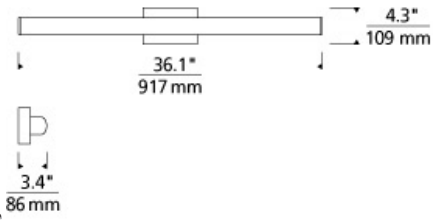

BATH COLLECTION

Basis 36 Bath

DESCRIPTION

The Basis LED bath light from Tech Lighting is one of our most universally appealing fixtures. Clean, classic contemporary styling comes to life as the linear and curved elements of this vanity light converge in a simple design which offers superior performance at an exceptional value. Three length options allow this bath light to be adapted to powder room lighting as well as master bathroom lighting. In addition to each Basis bath light fixture being able to be mounted horizontally above a mirror, they also can be mounted vertically flanking a mirror or as a wall sconce light and are fully dimmable for creating the desired ambiance. Includes 30 watt, 1200 delivered lumen, 2700K LED module. Mounts horizontally or vertically. ADA compliant. Dimmable with low-voltage electronic dimmer.

INSTALLATION

This product can mount to either a 4" square electrical box with round plaster ring or an octagonal electrical box (not included).

WEIGHT

3.4-3.4lb / 1.54-1.54kg ±

chrome

ORDERING INFORMATION

700BCBAS	LENGTH (A)	FINISH	LAMP
	36 36"	C CHROME S SATIN NICKEL	-LED927 LED 90 CRI 2700K 120V -LED927-277 LED 90 CRI 2700K 277V