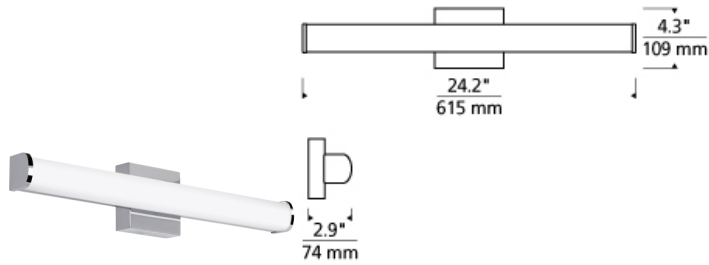

BATH COLLECTION

Basis 24 Bath

LED ADA T20

DESCRIPTION

The Basis LED bath light from Tech Lighting is one of our most universally appealing fixtures. Clean, classic and contemporary this glass bath bar comes to life as the linear and curved elements of this vanity light converge in a simple design which offers superior performance at an exceptional value. Three length options allow this bath light to be adapted to powder room lighting as well as master bathroom lighting. In addition to each Basis bath light fixture being able to be mounted horizontally above a mirror, they also can be mounted vertically flanking a mirror or as a wall sconce light and are fully dimmable for creating the desired ambiance. Includes 24 watt, 1052 delivered lumen, 2700K LED module. Mounts horizontally or vertically. ADA compliant. Dimmable with low-voltage electronic dimmer.

INSTALLATION

This product can mount to either a 4" square electrical box with round plaster ring or an octagonal electrical box (not included).

WEIGHT

2-2.5lb / 0.91-1.13kg ±

chrome

ORDERING INFORMATION

700BCBAS	LENGTH (A)	FINISH	LAMP
24	24"	C CHROME S SATIN NICKEL	-LED927 LED 90 CRI 2700K 120V -LED927-277 LED 90 CRI 2700K 277V