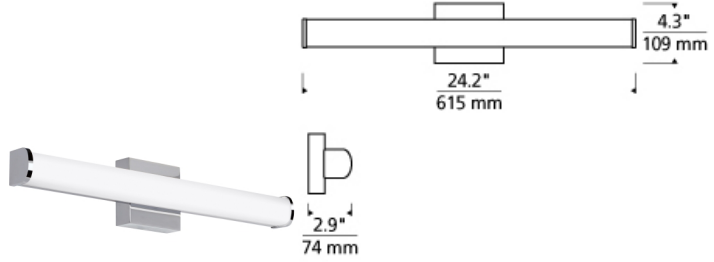

BATH COLLECTION

Basis 24 Bath

DESCRIPTION

The Basis LED bath light from Tech Lighting is one of our most universally appealing fixtures. Clean, classic and contemporary this glass bath bar comes to life as the linear and curved elements of this vanity light converge in a simple design which offers superior performance at an exceptional value. Three length options allow this bath light to be adapted to powder room lighting as well as master bathroom lighting. In addition to each Basis bath light fixture being able to be mounted horizontally above a mirror, they also can be mounted vertically flanking a mirror or as a wall sconce light and are fully dimmable for creating the desired ambiance. Includes 24 watt, 1052 delivered lumen, 2700K LED module. Mounts horizontally or vertically. ADA compliant. Dimmable with low-voltage electronic dimmer.

INSTALLATION

This product can mount to either a 4" square electrical box with round plaster ring or an octagonal electrical box (not included).

WEIGHT

2-2.5lb / 0.91-1.13kg ±

chrome

ORDERING INFORMATION

700BCBAS	LENGTH (A)	FINISH	LAMP
24	24"	C CHROME S SATIN NICKEL	-LED927 LED 90 CRI 2700K 120V -LED927-277 LED 90 CRI 2700K 277V