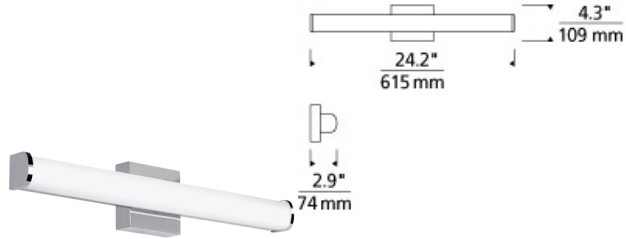

## Basis 24 Bath

### DESCRIPTION

The Basis LED bath light from Tech Lighting is one of our most universally appealing fixtures. Clean, classic contemporary styling comes to life as the linear and curved elements of this vanity light converge in a simple design which offers superior performance at an exceptional value. Three length options allow this bath light to be adapted to powder room lighting as well as master bathroom lighting. In addition to each Basis bath light fixture being able to be mounted horizontally above a mirror, they also can be mounted vertically flanking a mirror or as a wall sconce light and are fully dimmable for creating the desired ambiance. Includes 20 watt, 800 delivered lumen, 2700K LED module. Mounts horizontally or vertically. ADA compliant. Dimmable with low-voltage electronic dimmer.

### WEIGHT

2.3-2.3lb / 1.04-1.04kg ±

chrome