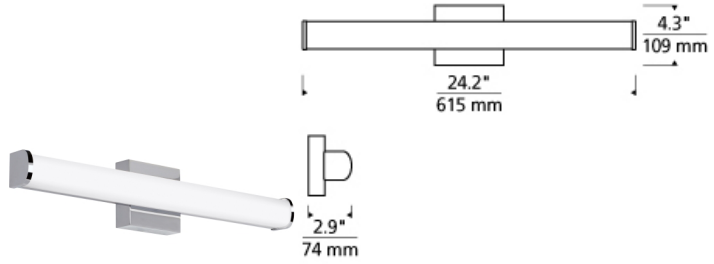

BATH COLLECTION

Basis 24 Bath

DESCRIPTION

The Basis LED bath light from Tech Lighting is one of our most universally appealing fixtures. Clean, classic and contemporary this glass bath bar comes to life as the linear and curved elements of this vanity light converge in a simple design which offers superior performance at an exceptional value. Three length options allow this bath light to be adapted to powder room lighting as well as master bathroom lighting. In addition to each Basis bath light fixture being able to be mounted horizontally above a mirror, they also can be mounted vertically flanking a mirror or as a wall sconce light and are fully dimmable for creating the desired ambiance. Includes 24 watt, 1052 delivered lumen, 2700K LED module. Mounts horizontally or vertically. ADA compliant. Dimmable with low-voltage electronic dimmer.

INSTALLATION

This product can mount to either a 4" square electrical box with round plaster ring or an octagonal electrical box (not included).

WEIGHT

2-2.5lb / 0.91-1.13kg ±

chrome

ORDERING INFORMATION

700BCBAS	LENGTH (A)	FINISH	LAMP
24	24"	C CHROME S SATIN NICKEL	-LED927 LED 90 CRI 2700K 120V -LED927-277 LED 90 CRI 2700K 277V