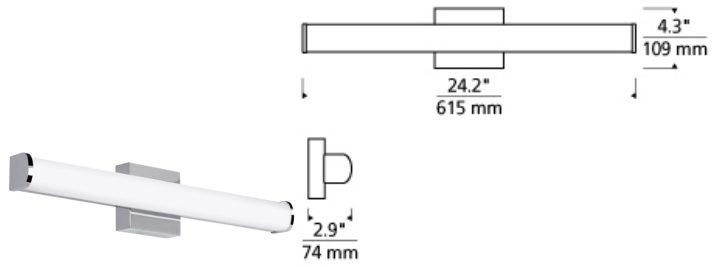

## Basis 24 Bath

LED ADA T20

### DESCRIPTION

The Basis LED bath light from Tech Lighting is one of our most universally appealing fixtures. Clean, classic and contemporary this glass bath bar comes to life as the linear and curved elements of this vanity light converge in a simple design which offers superior performance at an exceptional value. Three length options allow this bath light to be adapted to powder room lighting as well as master bathroom lighting. In addition to each Basis bath light fixture being able to be mounted horizontally above a mirror, they also can be mounted vertically flanking a mirror or as a wall sconce light and are fully dimmable for creating the desired ambiance. Includes 24 watt, 1052 delivered lumen, 2700K LED module. Mounts horizontally or vertically. ADA compliant. Dimmable with low-voltage electronic dimmer.

### INSTALLATION

This product can mount to either a 4" square electrical box with round plaster ring or an octagonal electrical box (not included).

### WEIGHT

2-2.5lb / 0.91-1.13kg ±

chrome