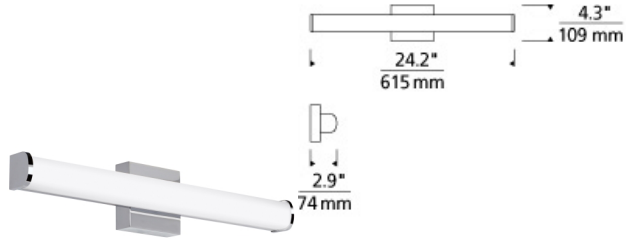

BATH COLLECTION

Basis 24 Bath

DESCRIPTION

The Basis LED bath light from Tech Lighting is one of our most universally appealing fixtures. Clean, classic contemporary styling comes to life as the linear and curved elements of this vanity light converge in a simple design which offers superior performance at an exceptional value. Three length options allow this bath light to be adapted to powder room lighting as well as master bathroom lighting. In addition to each Basis bath light fixture being able to be mounted horizontally above a mirror, they also can be mounted vertically flanking a mirror or as a wall sconce light and are fully dimmable for creating the desired ambiance. Includes 24 watt, 1052 delivered lumen, 2700K LED module. Mounts horizontally or vertically. ADA compliant. Dimmable with low-voltage electronic dimmer.

INSTALLATION

This product can mount to either a 4" square electrical box with round plaster ring or an octagonal electrical box (not included).

WEIGHT

2.3-2.3lb / 1.04-1.04kg ±

chrome

ORDERING INFORMATION

700BCBAS	LENGTH (A)	FINISH	LAMP
	24 24"	C CHROME S SATIN NICKEL	-LED927 LED 90 CRI 2700K 120V -LED927-277 LED 90 CRI 2700K 277V