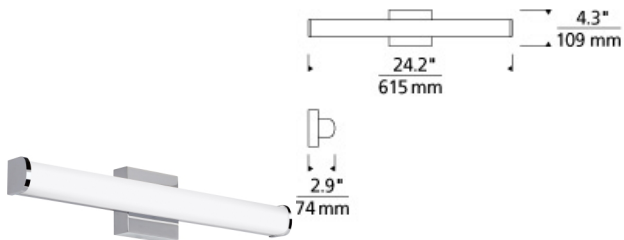

BATH COLLECTION

Basis 24 Bath

DESCRIPTION

The Basis LED bath light from Tech Lighting is one of our most universally appealing fixtures. Clean, classic and contemporary this glass bath bar comes to life as the linear and curved elements of this vanity light converge in a simple design which offers superior performance at an exceptional value. Three length options allow this bath light to be adapted to powder room lighting as well as master bathroom lighting. In addition to each Basis bath light fixture being able to be mounted horizontally above a mirror, they also can be mounted vertically flanking a mirror or as a wall sconce light and are fully dimmable for creating the desired ambiance. Includes 24 watt, 1052 delivered lumen, 2700K LED module. Mounts horizontally or vertically. ADA compliant. Dimmable with low-voltage electronic dimmer.

INSTALLATION

This product can mount to either a 4" square electrical box with round plaster ring or an octagonal electrical box (not included).

WEIGHT

2.3-2.3lb / 1.04-1.04kg ±

chrome

ORDERING INFORMATION

700BCBAS	LENGTH (A)	FINISH	LAMP
24	24"	C CHROME S SATIN NICKEL	-LED927 LED 90 CRI 2700K 120V -LED927-277 LED 90 CRI 2700K 277V