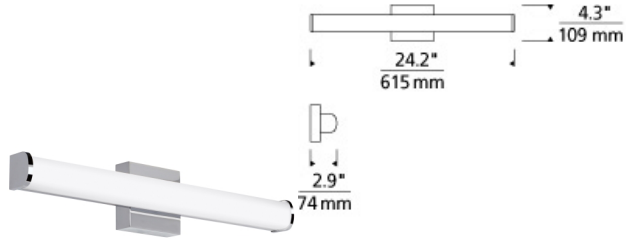

## Basis 24 Bath

### DESCRIPTION

The Basis LED bath light from Tech Lighting is one of our most universally appealing fixtures. Clean, classic contemporary styling comes to life as the linear and curved elements of this vanity light converge in a simple design which offers superior performance at an exceptional value. Three length options allow this bath light to be adapted to powder room lighting as well as master bathroom lighting. In addition to each Basis bath light fixture being able to be mounted horizontally above a mirror, they also can be mounted vertically flanking a mirror or as a wall sconce light and are fully dimmable for creating the desired ambiance. Includes 24 watt, 1052 delivered lumen, 2700K LED module. Mounts horizontally or vertically. ADA compliant. Dimmable with low-voltage electronic dimmer.

### WEIGHT

2.3-2.3lb / 1.04-1.04kg ±

chrome