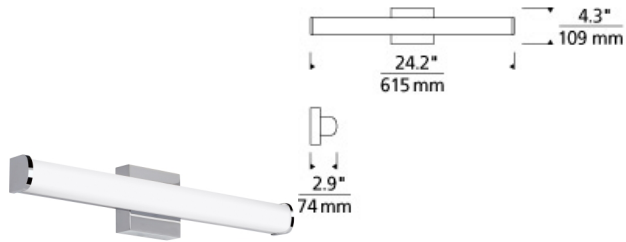

## Basis 24 Bath

### DESCRIPTION

The Basis LED bath light from Tech Lighting is one of our most universally appealing fixtures. Clean, classic contemporary styling comes to life as the linear and curved elements of this vanity light converge in a simple design which offers superior performance at an exceptional value. Three length options allow this bath light to be adapted to powder room lighting as well as master bathroom lighting. In addition to each Basis bath light fixture being able to be mounted horizontally above a mirror, they also can be mounted vertically flanking a mirror or as a wall sconce light and are fully dimmable for creating the desired ambiance. Includes 20 watt, 800 delivered lumen, 2700K LED module. Mounts horizontally or vertically. ADA compliant. Dimmable with low-voltage electronic dimmer.

### WEIGHT

2.3-2.3lb / 1.04-1.04kg ±

chrome