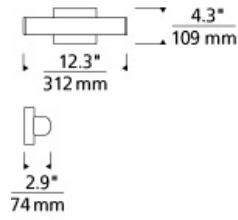

INSTALLATION

This product can mount to either a 4" square electrical box with round plaster ring or an octagonal electrical box (not included).

WEIGHT

2.1-2.1lb / 0.95-0.95kg ±

chrome

satin nickel

ORDERING INFORMATION