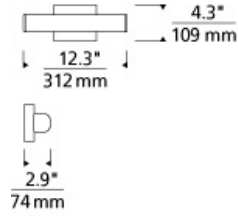

BATH COLLECTION

Basis 13 Wall/Bath

DESCRIPTION

The Basis LED bath light from Tech Lighting is one of our most universally appealing fixtures. Clean, classic contemporary styling comes to life as the linear and curved elements of this vanity light converge in a simple design which offers superior performance at an exceptional value. Three length options allow this bath light to be adapted to powder room lighting as well as master bathroom lighting. In addition to each Basis bath light fixture being able to be mounted horizontally above a mirror, they also can be mounted vertically flanking a mirror or as a wall sconce light and are fully dimmable for creating the desired ambiance. Includes 10 watt, 400 delivered lumen, 2700K LED module. Mounts horizontally or vertically. ADA compliant. Dimmable with low-voltage electronic dimmer.

INSTALLATION

This product can mount to either a 4" square electrical box with round plaster ring or an octagonal electrical box (not included).

WEIGHT

2.1-2.1lb / 0.95-0.95kg ±

chrome

satin nickel

ORDERING INFORMATION