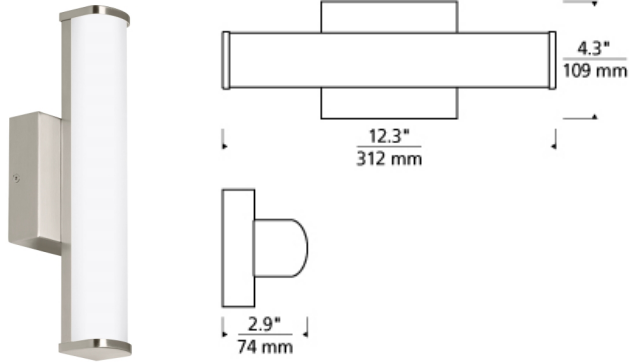

BATH COLLECTION

Basis 13 Wall/Bath

DESCRIPTION

The Basis LED bath light from Tech Lighting is one of our most universally appealing fixtures. Clean, classic contemporary styling comes to life as the linear and curved elements of this vanity light converge in a simple design which offers superior performance at an exceptional value. Three length options allow this bath light to be adapted to powder room lighting as well as master bathroom lighting. In addition to each Basis bath light fixture being able to be mounted horizontally above a mirror, they also can be mounted vertically flanking a mirror or as a wall sconce light and are fully dimmable for creating the desired ambiance. Includes 10 watt, 400 delivered lumen, 2700K LED module. Mounts horizontally or vertically. ADA compliant. Dimmable with low-voltage electronic dimmer.

INSTALLATION

This product can mount to either a 4" square electrical box with round plaster ring or an octagonal electrical box (not included).

WEIGHT

2-2.5lb / 0.91-1.13kg ±

chrome

satin nickel

ORDERING INFORMATION

700BCBAS	LENGTH (A)	FINISH	LAMP
13	13"	C CHROME S SATIN NICKEL	-LED927 LED 90 CRI 2700K 120V -LED927-277 LED 90 CRI 2700K 277V

TECH LIGHTING®

7400 Linder Avenue
Skokie, Illinois 60077

T 847.410.4400
F 847.410.4500