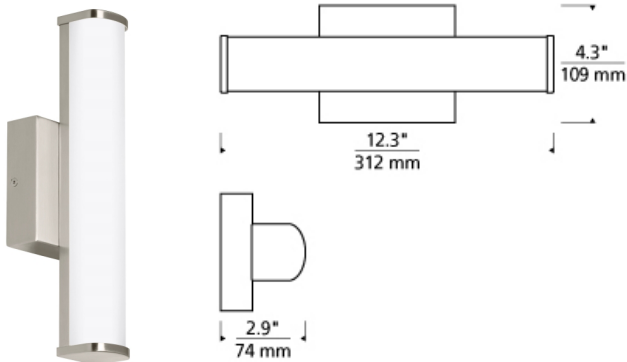

BATH COLLECTION

Basis 13 Wall/Bath LED ADA T20

DESCRIPTION

The Basis LED bath light from Tech Lighting is one of our most universally appealing fixtures. Clean, classic contemporary styling comes to life as the linear and curved elements of this vanity light converge in a simple design which offers superior performance at an exceptional value. Three length options allow this bath light to be adapted to powder room lighting as well as master bathroom lighting. In addition to each Basis bath light fixture being able to be mounted horizontally above a mirror, they also can be mounted vertically flanking a mirror or as a wall sconce light and are fully dimmable for creating the desired ambiance. Includes 10 watt, 400 delivered lumen, 2700K LED module. Mounts horizontally or vertically, ADA compliant. Dimmable with low-voltage electronic dimmer.

INSTALLATION

This product can mount to either a 4" square electrical box with round plaster ring or an octagonal electrical box (not included).

WEIGHT

2-2.5lb / 0.91-1.13kg ±

chrome

satin nickel

ORDERING INFORMATION

700BCBAS	LENGTH (A)	FINISH	LAMP
13	13"	C CHROME S SATIN NICKEL	-LED927 LED 90 CRI 2700K 120V -LED927-277 LED 90 CRI 2700K 277V

TECH LIGHTING®

7400 Linder Avenue T 847.410.4400
Skokie, Illinois 60077 F 847.410.4500