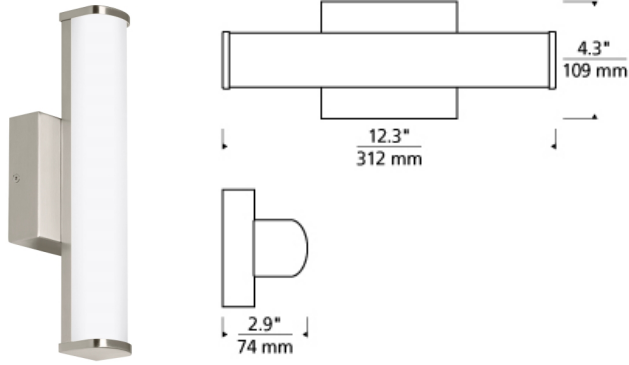

BATH COLLECTION

Basis 13 Wall/Bath

DESCRIPTION

The Basis LED bath light from Tech Lighting is one of our most universally appealing fixtures. Clean, classic contemporary styling comes to life as the linear and curved elements of this vanity light converge in a simple design which offers superior performance at an exceptional value. Three length options allow this bath light to be adapted to powder room lighting as well as master bathroom lighting. In addition to each Basis bath light fixture being able to be mounted horizontally above a mirror, they also can be mounted vertically flanking a mirror or as a wall sconce light and are fully dimmable for creating the desired ambiance. Includes 10 watt, 400 delivered lumen, 2700K LED module. Mounts horizontally or vertically. ADA compliant. Dimmable with low-voltage electronic dimmer.

INSTALLATION

This product can mount to either a 4" square electrical box with round plaster ring or an octagonal electrical box (not included).

WEIGHT

2-2.5lb / 0.91-1.13kg ±

ORDERING INFORMATION

700BCBAS	LENGTH (A)	FINISH	LAMP
13	13"	C CHROME S SATIN NICKEL	-LED927 LED 90 CRI 2700K 120V -LED927-277 LED 90 CRI 2700K 277V

TECH LIGHTING®

7400 Linder Avenue
Skokie, Illinois 60077

T 847.410.4400
F 847.410.4500

Tech Lighting, L.L.C.

700BC BAS _____

FIXTURE TYPE: _____

JOB NAME: _____

NOTES: _____

_____

_____

©2018 Tech Lighting, L.L.C. All Rights Reserved. The "Tech Lighting" graphic is a registered trademark of Tech Lighting, L.L.C. Tech Lighting reserves the right to change specifications for product improvements without notification.