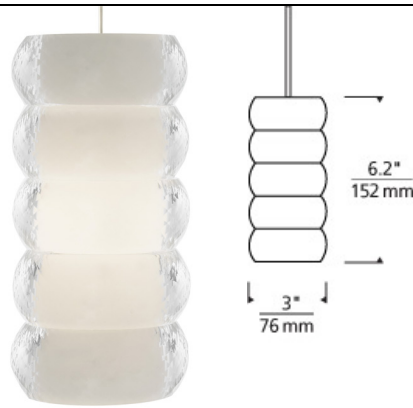

LOW - VOLTAGE PENDANTS

Bangle Pendant

DESCRIPTION

Five crystal bangles surround an inner glass diffuser. Hundreds of facets are precisely hand-cut into each bracelet to create the elegant details that truly set this design apart. Includes low-voltage, 50 watt halogen bi-pin lamp or 8 watt replaceable 500 lumen 80 CRI 3000K LED SORAA® module and six feet of field-cutttable suspension cable. Works with SORAA.

INSTALLATION

Socket terminates with FreeJack male connector, which may be installed into a system connector. Elements ordered with a system prefix include a connector for that system. For use on T~TRAK, order FreeJack version and T~TRAK FreeJack Connector (sold separately).

ACCESSORIES & OPTICAL CONTROLS

SORAA® LED Bi-Pin Replacement Pendant Module, Swag Hook

amber

amber

clear

smoke

ORDERING INFORMATION

700	SYSTEM	BNGL	COLOR	FINISH	LAMP
FJ	FREEJACK		A AMBER	Z ANTIQUE BRONZE	12 VOLT HALOGEN
KL	KABLE LITE		C CLEAR	C CHROME	-LED 12 VOLT LED 3000K
MP	MONOPOINT		K SMOKE	S SATIN NICKEL	-LEDS830 12 VOLT LED 80 CRI 3000K
MO	MONORAIL				-24 24 VOLT HALOGEN
MO2	TWO-CIRCUIT MONORAIL				