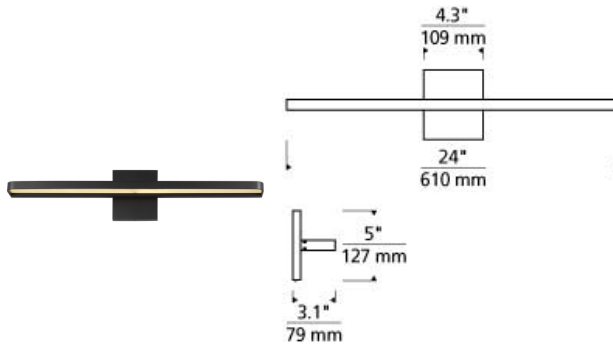

Banda 24 Bath

LED ADA

DESCRIPTION

Designed with modern appeal, the Banda bath bar by Tech Lighting provides a clean aesthetic with straight-line and crisp edges enveloping integrated LEDs. Offered as a 24 inch long fixture, Band is perfect for vanity and bathroom lighting. Available in three distinct finishes, brass, matte black and chrome to fit your modern style. Lamping options are compatible with most dimmers. Refer to Dimming Chart for more information. Includes 120-277 volt universal, 21 watt, 851 delivered lumens, 3000K LED linear module. Dimmable with most LED compatible ELV, TRIAC and 0-10V dimmers. Mounts horizontally or vertically

INSTALLATION

This product can mount to either a 4" square electrical box with round plaster ring or an octagonal electrical box (not included).

WEIGHT

2.5-2.5lb / 1.13-1.13kg ±

brass

chrome

matte black

ORDERING INFORMATION