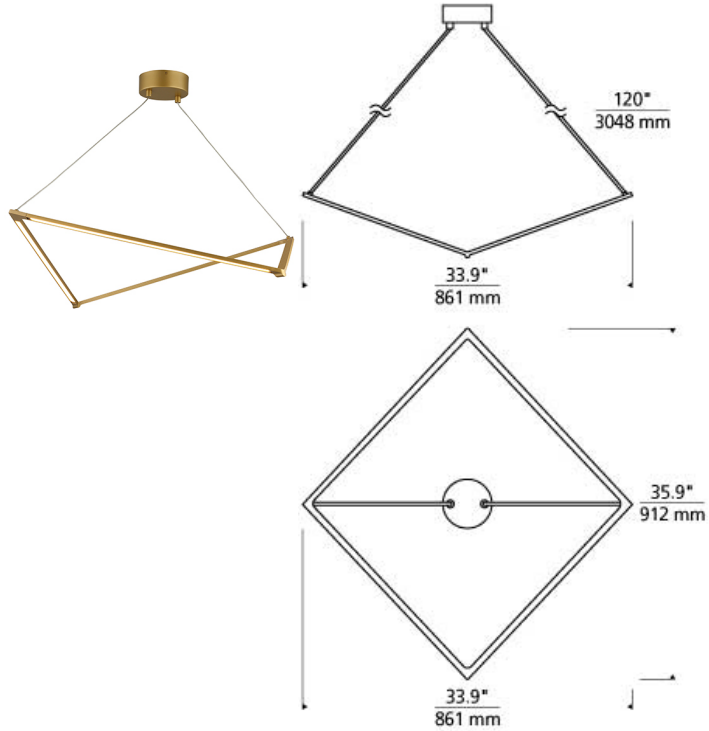

# Balto Linear

LED

## DESCRIPTION

The Balto linear suspension by Tech Lighting exudes light from all angles through its interweaving lines. Sleek lines are suspended by distinctive cables forming a triangular shape producing a contemporary geometric silhouette. The fully dimmable integrated LED emits a high lumen output at 3000K while an acrylic lenses diffuser provides softly diffused light onto surfaces below for a glare-free lighting experience. The Balto linear suspension is available in two on-trend finish options, Satin Gold and Gun Metal, both colors further enhance its contemporary style. Scaling at 33.9" in length and 35.86" in width the Balto is ideal for dining room lighting, foyer lighting and conference room lighting. Includes 10' of field-cuttable cable. LED includes (1) 45w watt 2456 delivered lumens 90 CRI 3000K LED module. Dimmable with a low-voltage electronic dimmer. 120v or 277v.

## WEIGHT

2-2.5lb / 0.91-1.13kg ±

satin gold

gunmetal