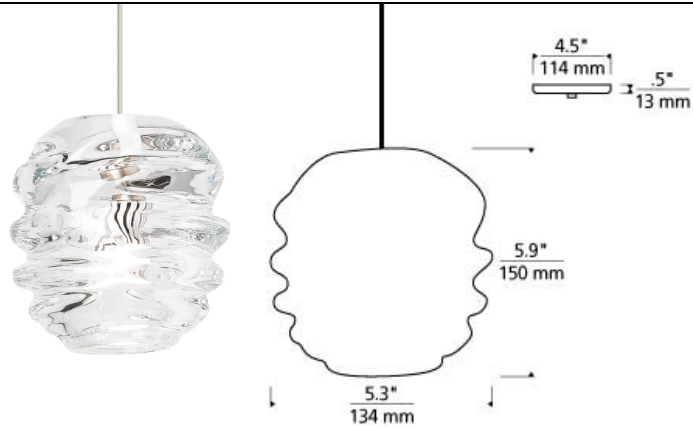

LINE - VOLTAGE PENDANTS / SUSPENSION

Audra Pendant LED T20

DESCRIPTION

The thick, organic flowing glass of the modern Audra Pendant light from Tech Lighting is anything but ordinary. This one of a kind pendant is painstakingly molded by European artisans to create an incredibly deep and rhythmic silhouette. At 5.9" in height, this beautiful and unique pendant is the perfect scale to be used as kitchen island lighting, bath lighting flanking a vanity or installed in a cluster as a modern interpretation of a chandelier in a dining room. With its five on-trend glass colors including Clear, Sultry Smoke, Surf Green, Winter White and Steel Blue, the Audra light fixture may be used to add a pop of color to complement the decor in your special space. Includes low-voltage, 35 watt halogen bi-pin lamp or 8 watt, 300 delivered lumen, replaceable LED SORAA® module. Dimmable with low-voltage electronic or magnetic dimmer (based on transformer). Fixture provided with six feet of field-cutable cable.

INSTALLATION

Each canopy ships complete with canopy and transformer to be mounted in junction box.

OTHER

Available for TD only. Not available for T-Trak or 2-Circuit T-Trak.

WEIGHT

6-6lb / 2.72-2.72kg ±

clear

smoke

surf green

white

ORDERING INFORMATION

700 SYSTEM	ADR	COLOR	FINISH	LAMP
TD	LINE-VOLTAGE PENDANTS/SUSPENSION	C CLEAR K SMOKE G SURF GREEN W WHITE	B BLACK S SATIN NICKEL	12 VOLT HALOGEN (T20) -LEDS930 12 VOLT LED 90 CRI 3000K (T20/T24)