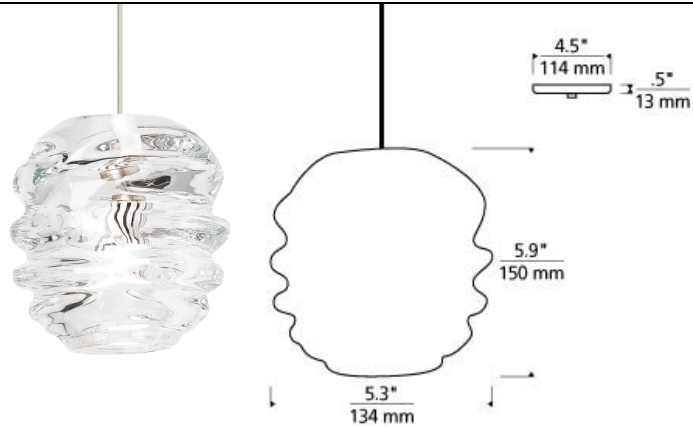

LINE - VOLTAGE PENDANTS / SUSPENSION

Audra Pendant

DESCRIPTION

Thick, organic flowing glass of the Audra pendant light from Tech Lighting is molded by Polish artisans to create an incredibly deep and rhythmic silhouette through which the light is artfully diffused. Includes low-voltage, 35 watt halogen bi-pin lamp or 8 watt, 300 delivered lumen, replaceable LED SORAAA® module and six feet of field-cutable cable. Dimmable with low-voltage electronic or magnetic dimmer (based on transformer).

INSTALLATION

Each canopy ships complete with canopy and transformer to be mounted in junction box.

OTHER

Available for TD only. Not available for T~Trak or 2-Circuit T~Trak.

ORDERING INFORMATION

700 SYSTEM	ADR	COLOR	FINISH	LAMP
TD	LINE-VOLTAGE PENDANTS/SUSPENSION	C CLEAR K SMOKE U STEEL BLUE G SURF GREEN W WHITE	B BLACK S SATIN NICKEL	12 VOLT HALOGEN (T20) -LEDS930 12 VOLT LED 90 CRI 3000K (T20/T24)

Please note. Not compatible with Low-Voltage systems such as Monorail or FreeJack due to weight.