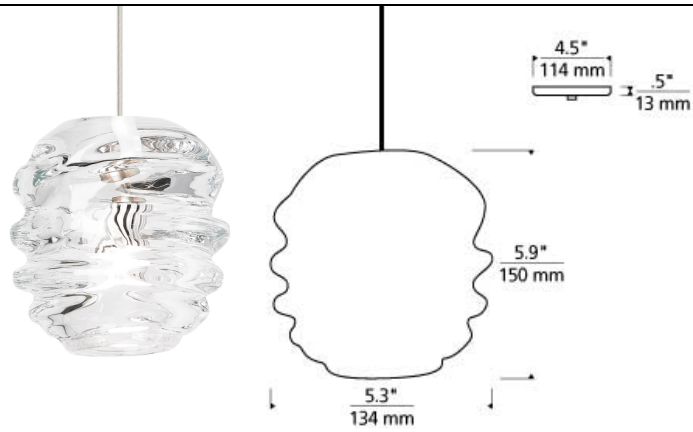

LINE - VOLTAGE PENDANTS / SUSPENSION

Audra Pendant LED T20

DESCRIPTION

The thick, organic flowing glass of the modern Audra Pendant light from Tech Lighting is anything but ordinary. This one of a kind pendant is painstakingly molded by European artisans to create an incredibly deep and rhythmic silhouette. At 5.9" in height, this beautiful and unique pendant is the perfect scale to be used as kitchen island lighting, bath lighting flanking a vanity or installed in a cluster as a modern interpretation of a chandelier in a dining room. With its five on-trend glass colors including Clear, Sultry Smoke, Surf Green, Winter White and Steel Blue, the Audra light fixture may be used to add a pop of color to complement the decor in your special space. Includes low-voltage, 35 watt halogen bi-pin lamp or 8 watt, 300 delivered lumen, replaceable LED SORAA® module. Dimmable with low-voltage electronic or magnetic dimmer (based on transformer). Fixture provided with six feet of field-cutable cable.

INSTALLATION

Each canopy ships complete with canopy and transformer to be mounted in junction box.

OTHER

Available for TD only. Not available for T-Trak or 2-Circuit T-Trak.

WEIGHT

6lb / 2.72kg ±

clear

smoke