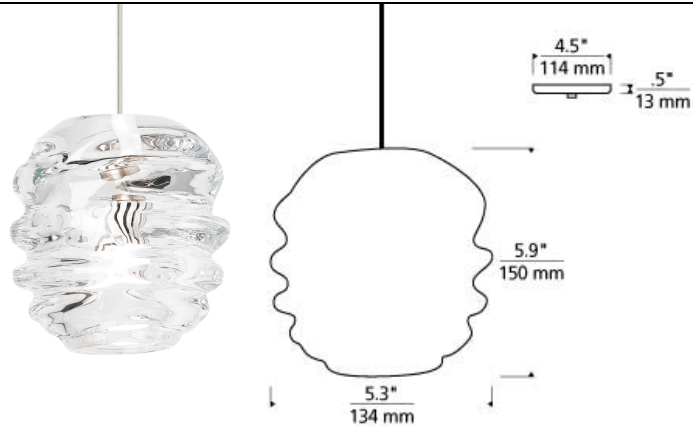

LINE - VOLTAGE PENDANTS / SUSPENSION

Audra Pendant

DESCRIPTION

Thick, organic flowing glass of the Audra pendant light from Tech Lighting is molded by Polish artisans to create an incredibly deep and rhythmic silhouette through which the light is artfully diffused. Includes low-voltage, 35 watt halogen bi-pin lamp or 8 watt, 300 delivered lumen, replaceable LED SORAAA® module and six feet of field-cutable cable. Dimmable with low-voltage electronic or magnetic dimmer (based on transformer).

INSTALLATION

Each canopy ships complete with canopy and transformer to be mounted in junction box.

OTHER

Available for TD only. Not available for T~Trak or 2-Circuit T~Trak.

clear

smoke

steel blue

surf green

white

ORDERING INFORMATION

700 SYSTEM	ADR	COLOR	FINISH	LAMP
TD	LINE-VOLTAGE PENDANTS/SUSPENSION	C CLEAR K SMOKE U STEEL BLUE G SURF GREEN W WHITE	B BLACK S SATIN NICKEL	12 VOLT HALOGEN (T20) -LEDS930 12 VOLT LED 90 CRI 3000K (T20/T24)

Please note. Not compatible with Low-Voltage systems such as Monorail or FreeJack due to weight.