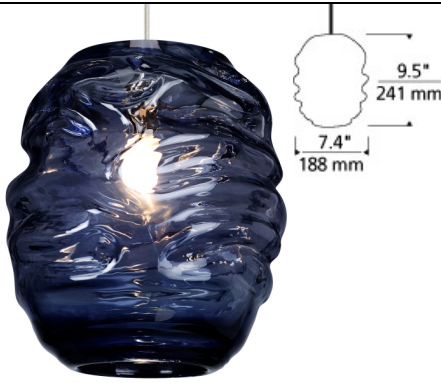

LINE - VOLTAGE PENDANTS / SUSPENSION

Audra Grande Pendant 

DESCRIPTION

Thick, organic flowing glass of the modern Audra Grande pendant light from Tech Lighting is painstakingly molded by European artisans to create an incredibly deep and rhythmic silhouette through which your choice of LED light or halogen light is artfully diffused. At 9.5" in height, this beautiful and unique pendant fixture is the perfect scale to be used as kitchen island lighting, bath lighting flanking a vanity or perhaps installed in a cluster as a modern interpretation of a chandelier in a foyer or dining room. With its five on-trend glass colors including classic clear, sultry smoke, surf green, winter white and steel blue, the Audra Grande light fixtures may be used to add a pop of color to complement decor in your special space. Includes low-voltage, 35 watt halogen bi-pin lamp or 8 watt, 300 delivered lumen, replaceable LED SORAA® module and six feet of field-cutttable cable. Dimmable with low-voltage electronic dimmer. Works with SORAA.

Line-voltage Swag Hook

WEIGHT

9.5-10lb / 4.31-4.54kg ±

ORDERING INFORMATION

700 SYSTEM	ADRGP	COLOR	FINISH	LAMP
TD	LINE-VOLTAGE PENDANTS/SUSPENSION	C CLEAR K SMOKE U STEEL BLUE G SURF GREEN W WHITE	B BLACK S SATIN NICKEL	12 VOLT HALOGEN (T20) -LEDS930 12 VOLT LED 90 CRI 3000K (T20/T24)