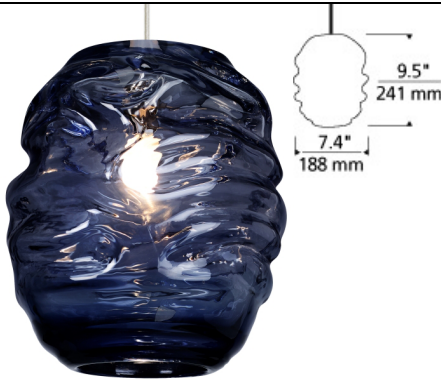

LINE - VOLTAGE PENDANTS / SUSPENSION

Audra Grande Pendant 

DESCRIPTION

Thick, organic flowing glass of the modern Audra Grande pendant light from Tech Lighting is painstakingly molded by European artisans to create an incredibly deep and rhythmic silhouette through which your choice of LED light or halogen light is artfully diffused. At 9.5" in height, this beautiful and unique pendant fixture is the perfect scale to be used as kitchen island lighting, bath lighting flanking a vanity or perhaps installed in a cluster as a modern interpretation of a chandelier in a foyer or dining room. With its five on-trend glass colors including classic clear, sultry smoke, surf green, winter white and steel blue, the Audra Grande light fixtures may be used to add a pop of color to complement decor in your special space. Includes low-voltage, 35 watt halogen bi-pin lamp or 8 watt, 500 delivered lumen, replaceable LED SORAA® module and six feet of field-cutttable cable. Dimmable with low-voltage electronic dimmer. Works with SORAA.