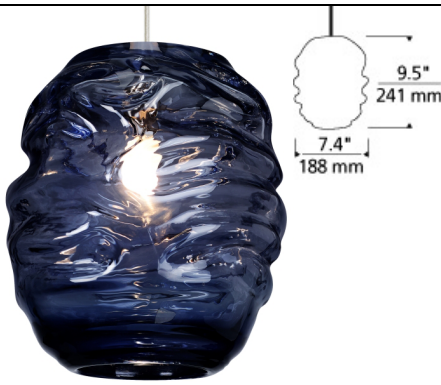

LINE - VOLTAGE PENDANTS / SUSPENSION

**Audra Grande Pendant** 

**DESCRIPTION**

Thick, organic flowing glass of the modern Audra Grande pendant light from Tech Lighting is painstakingly molded by European artisans to create an incredibly deep and rhythmic silhouette through which your choice of LED light or halogen light is artfully diffused. At 9.5" in height, this beautiful and unique pendant fixture is the perfect scale to be used as kitchen island lighting, bath lighting flanking a vanity or perhaps installed in a cluster as a modern interpretation of a chandelier in a foyer or dining room. With its five on-trend glass colors including classic clear, sultry smoke, surf green, winter white and steel blue, the Audra Grande light fixtures may be used to add a pop of color to complement decor in your special space. Includes low-voltage, 35 watt halogen bi-pin lamp or 8 watt, 300 delivered lumen, replaceable LED SORAA® module and six feet of field-cutable cable. Dimmable with low-voltage electronic dimmer. Works with SORAA.