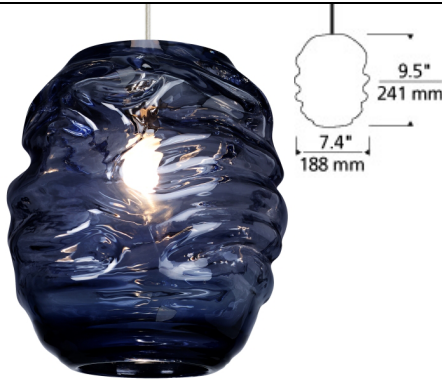

LINE - VOLTAGE PENDANTS / SUSPENSION

Audra Grande Pendant

DESCRIPTION

Thick, organic flowing glass of the modern Audra Grande pendant light from Tech Lighting is painstakingly molded by European artisans to create an incredibly deep and rhythmic silhouette through which your choice of LED light or halogen light is artfully diffused. At 9.5" in height, this beautiful and unique pendant fixture is the perfect scale to be used as kitchen island lighting, bath lighting flanking a vanity or perhaps installed in a cluster as a modern interpretation of a chandelier in a foyer or dining room. With its five on-trend glass colors including classic clear, sultry smoke, surf green, winter white and steel blue, the Audra Grande light fixtures may be used to add a pop of color to complement decor in your special space. Includes low-voltage, 35 watt halogen bi-pin lamp or 8 watt, 300 delivered lumen, replaceable LED SORAA® module and six feet of field-cutttable cable. Dimmable with low-voltage electronic dimmer. Works with SORAA.