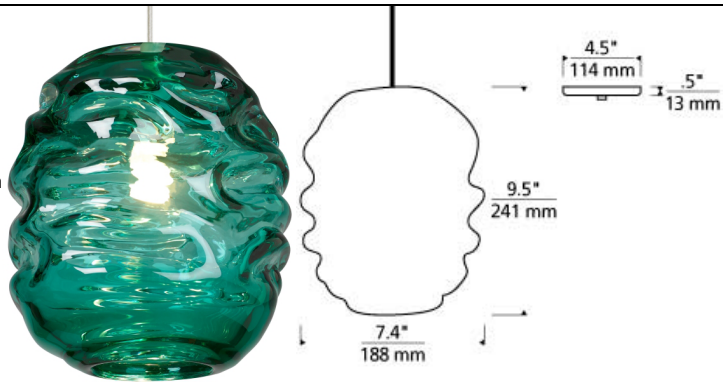

LINE - VOLTAGE PENDANTS / SUSPENSION

Audra Grande Pendant LED SORAA T20

DESCRIPTION

Thick, organic flowing glass of the modern Audra Grande pendant light from Tech Lighting is painstakingly molded by European artisans to create an incredibly deep and rhythmic silhouette through which your choice of LED light or halogen light is artfully diffused. At 9.5" in height, this beautiful and unique pendant fixture is the perfect scale to be used as kitchen island lighting, bath lighting flanking a vanity or perhaps installed in a cluster as a modern interpretation of a chandelier in a foyer or dining room. With its five on-trend glass colors including classic clear, sultry smoke, surf green, winter white and steel blue, the Audra Grande light fixtures may be used to add a pop of color to complement decor in your special space. Includes low-voltage, 35 watt halogen bi-pin lamp or 8 watt, 300 delivered lumen, replaceable LED SORAA® module and six feet of field-cuttable cable. Dimmable with low-voltage electronic dimmer. Works with SORAA.

INSTALLATION

Each canopy ships complete with canopy and transformer to be mounted in junction box.

ACCESSORIES & OPTICAL CONTROLS

Line-voltage Swag Hook

WEIGHT

9.5-10lb / 4.31-4.54kg ±

clear

smoke