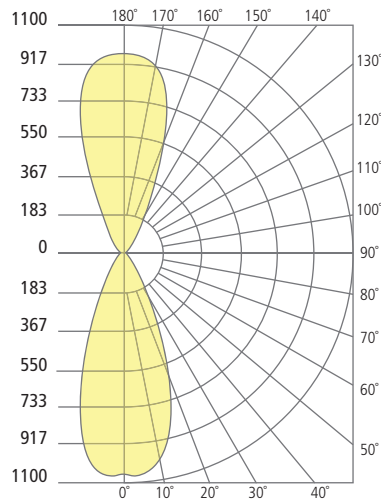

ASPENTI 5 WALL SCONCE

PHOTOMETRICS*

*For latest photometrics, please visit www.techlighting.com/OUTDOOR

ASPENTI 5

Total Lumen Output: 1028
Total Power: 13.7
Luminaire Efficacy: 75
Color Temp: 3000K
CRI: 90
BUG Rating: B1-U3-G0

PROJECT INFO

FIXTURE TYPE & QUANTITY

JOB NAME & INFO

NOTES

GENERATION BRANDS
7400 Linder Avenue, Skokie, Illinois 60077
T 847.410.4400 F 847.410.4500

© 2018 Tech Lighting, L.L.C. All rights reserved. The "Tech Lighting" graphic is a registered trademark of Tech Lighting, L.L.C. Tech Lighting reserves the right to change specifications for product improvements without notification.