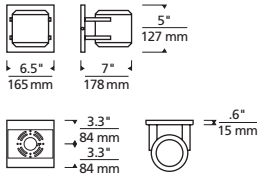

ASPENTI 5 WALL SCONCE

Aspentti 5

PHOTOMETRICS*

*For latest photometrics, please visit www.techlighting.com/OUTDOOR

ASPENTI 5

Total Lumen Output: 1028
Total Power: 13.7
Luminaire Efficacy: 75
Color Temp: 3000K
CRI: 90
BUG Rating: B1-U3-G0