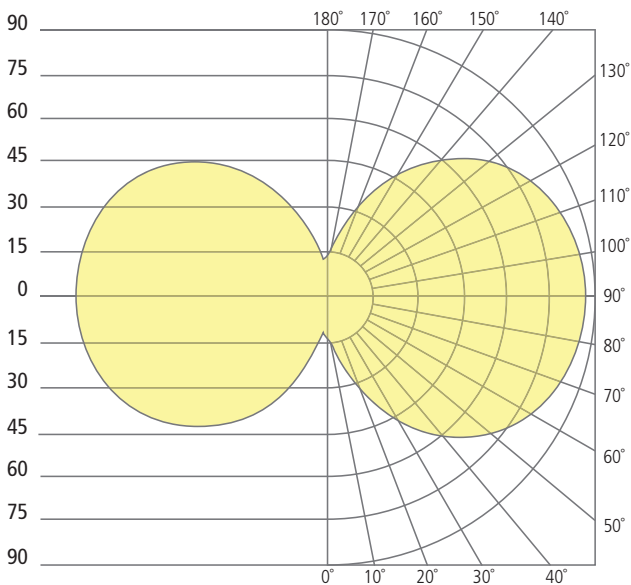

ASPEN WEDGE 8 WALL SCONCE

Aspen Wedge 8

PHOTOMETRICS*

*For latest photometrics, please visit www.techlighting.com/OUTDOOR

ASPEN WEDGE 8

Total Lumen Output: 390
 Total Power: 15
 Luminaire Efficacy: 26
 Color Temp: 3000K
 CRI: 90
 BUG Rating: B0-U3-G1