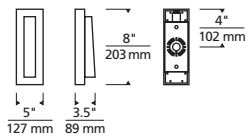

ASPEN WEDGE 8 WALL SCONCE

Aspen Wedge 8

PHOTOMETRICS*

*For latest photometrics, please visit www.techlighting.com/OUTDOOR

ASPEN WEDGE 8

Total Lumen Output: 390
Total Power: 15
Luminaire Efficacy: 26
Color Temp: 3000K
CRI: 90
BUG Rating: B0-U3-G1