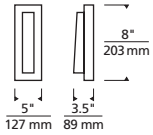

ASPEN WEDGE 8 WALL SCONCE

Aspen Wedge 8

PHOTOMETRICS*

*For latest photometrics, please visit www.techlighting.com/OUTDOOR

ASPEN WEDGE 8

Total Lumen Output: 390
Total Power: 15
Luminaire Efficacy: 26
Color Temp: 3000K
CRI: 90
BUG Rating: B0-U3-G1