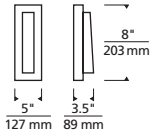

ASPEN WEDGE 8 WALL SCONCE

Aspen Wedge 8

PHOTOMETRICS*

*For latest photometrics, please visit www.techlighting.com/OUTDOOR

ASPEN WEDGE 8

Total Lumen Output: 390
Total Power: 15
Luminaire Efficacy: 26
Color Temp: 3000K
CRI: 90
BUG Rating: B0-U3-G1