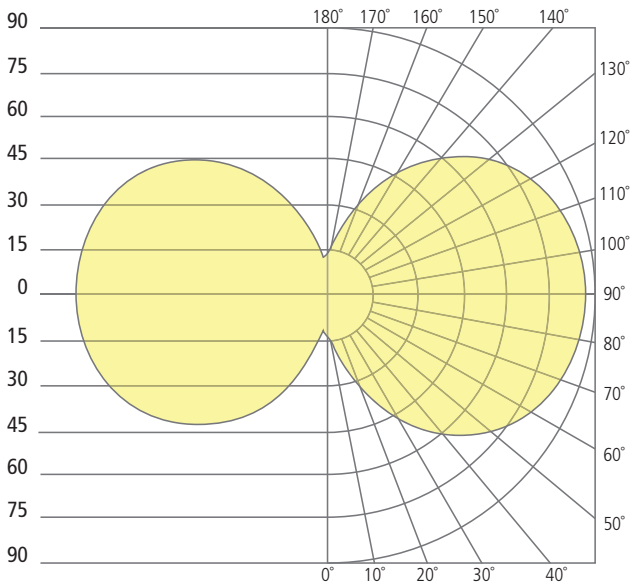

ASPEN WEDGE 8 WALL SCONCE

The Aspen Wedge outdoor wall sconce creates a tapered rectilinear column of beautifully diffused light that can be mounted with the wedge angled up or down. The Aspen Wedge is available in four sizes (8", 15", 26", 36") to meet architectural scale; ideal for way-finding and general outdoor illumination. The Aspen Wedge features energy-efficient, fully dimmable integrated LED lighting. Available in two finishes: Bronze and Charcoal.

ASPEN WEDGE 8 WALL SCONCE

Aspen Wedge 8

PHOTOMETRICS*

*For latest photometrics, please visit www.techlighting.com/OUTDOOR

ASPEN WEDGE 8

Total Lumen Output: 390
 Total Power: 15
 Luminaire Efficacy: 26
 Color Temp: 3000K
 CRI: 90
 BUG Rating: B0-U3-G1