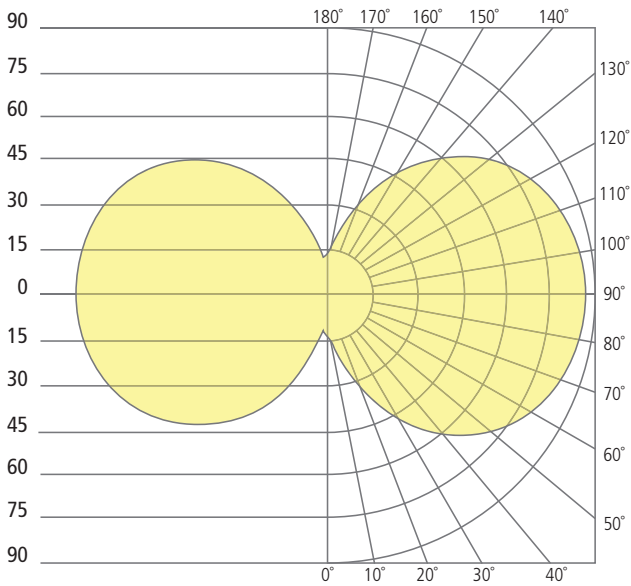

ASPEN WEDGE 8 WALL SCONCE

PHOTOMETRICS*

*For latest photometrics, please visit www.techlighting.com/OUTDOOR

ASPEN WEDGE 8

Total Lumen Output: 390
Total Power: 15
Luminaire Efficacy: 26
Color Temp: 3000K
CRI: 90
BUG Rating: B0-U3-G1

PROJECT INFO

FIXTURE TYPE & QUANTITY

JOB NAME & INFO

NOTES

GENERATION BRANDS
7400 Linder Avenue, Skokie, Illinois 60077

T 847.410.4400 F 847.410.4500

© 2017 Tech Lighting, L.L.C. All rights reserved. The "Tech Lighting" graphic is a registered trademark of Tech Lighting, L.L.C. Tech Lighting reserves the right to change specifications for product improvements without notification.