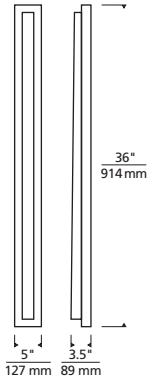

ASPEN WEDGE 36 WALL SCONCE

Aspen Wedge 36

PHOTOMETRICS*

*For latest photometrics, please visit www.techlighting.com/OUTDOOR

ASPEN WEDGE 36

Total Lumen Output:	2554
Total Power:	43.2
Luminaire Efficacy:	59
Color Temp:	3000K
CRI:	90
BUG Rating:	N/A

PROJECT INFO

FIXTURE TYPE & QUANTITY

JOB NAME & INFO

NOTES

GENERATION BRANDS
7400 Linder Avenue, Skokie, Illinois 60077

T 847.410.4400 F 847.410.4500

© 2017 Tech Lighting, L.L.C. All rights reserved. The "Tech Lighting" graphic is a registered trademark of Tech Lighting, L.L.C. Tech Lighting reserves the right to change specifications for product improvements without notification.