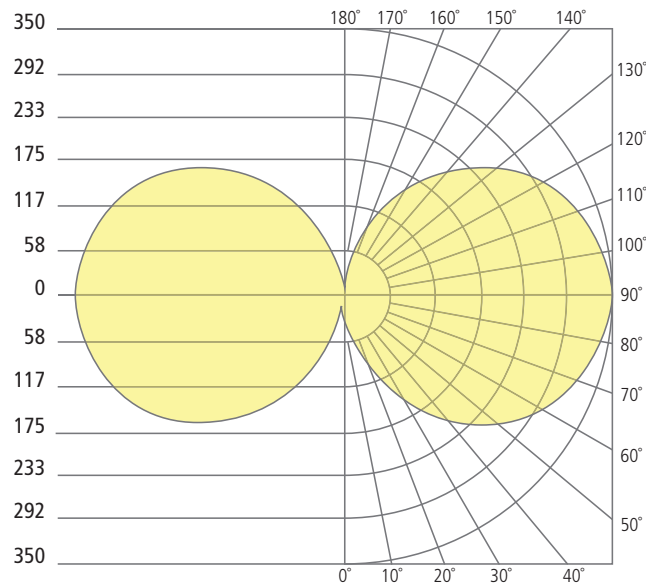

ASPEN WEDGE 36
shown in bronze

ASPEN WEDGE 36
shown in charcoal

* Visit techlighting.com for specific warranty limitations and details.

ORDERING INFORMATION

7000WASPW	CRI / CCT	LENGTH	LENS	FINISH	VOLTAGE	DISTRIBUTION	OPTIONS
	930 90 CRI, 3000K	36 36"	D DIFFUSE	Z BRONZE H CHARCOAL	UNV 120V-277V UNIVERSAL	S SYMMETRIC	NONE LF IN-LINE FUSE SP SURGE PROTECTION LFSP IN-LINE FUSE & SURGE PROTECTION

ASPEN WEDGE 36 WALL SCONCE

Aspen Wedge 36

PHOTOMETRICS*

*For latest photometrics, please visit www.techlighting.com/OUTDOOR

ASPEN WEDGE 36

Total Lumen Output: 1508
 Total Power: 48
 Luminaire Efficacy: 31
 Color Temp: 3000K
 CRI: 90
 BUG Rating: B0-U4-G2