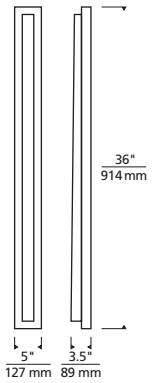

ASPEN WEDGE 36 WALL SCONCE

The Aspen Wedge outdoor wall sconce creates a tapered rectilinear column of beautifully diffused light that can be mounted with the wedge angled up or down. The Aspen Wedge is available in four sizes (8", 15", 26", 36") to meet architectural scale; ideal for way-finding and general outdoor illumination. The Aspen Wedge features energy-efficient, fully dimmable integrated LED lighting. Available in two finishes: Bronze and Charcoal.

ASPEN WEDGE 36
shown in bronze

ASPEN WEDGE 36
shown in charcoal

* Visit techlighting.com for specific warranty limitations and details.

ORDERING INFORMATION

7000WASPW	CRI / CCT	LENGTH	LENS	FINISH	VOLTAGE	DISTRIBUTION	OPTIONS
	930 90 CRI, 3000K	36 36"	D DIFFUSE	Z BRONZE H CHARCOAL	UNV 120V-277V UNIVERSAL	S SYMMETRIC	NONE LF IN-LINE FUSE SP SURGE PROTECTION LFSP IN-LINE FUSE & SURGE PROTECTION

ASPEN WEDGE 36 WALL SCONCE

Aspen Wedge 36

PHOTOMETRICS*

*For latest photometrics, please visit www.techlighting.com/OUTDOOR

ASPEN WEDGE 36

Total Lumen Output: 1508
 Total Power: 48
 Luminaire Efficacy: 31
 Color Temp: 3000K
 CRI: 90
 BUG Rating: B0-U4-G2