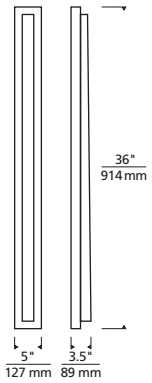

ASPEN WEDGE 36 WALL SCONCE

Aspen Wedge 36

PHOTOMETRICS*

*For latest photometrics, please visit www.techlighting.com/OUTDOOR

ASPEN WEDGE 36

Total Lumen Output: 1508
Total Power: 48
Luminaire Efficacy: 31
Color Temp: 3000K
CRI: 90
BUG Rating: B0-U4-G2