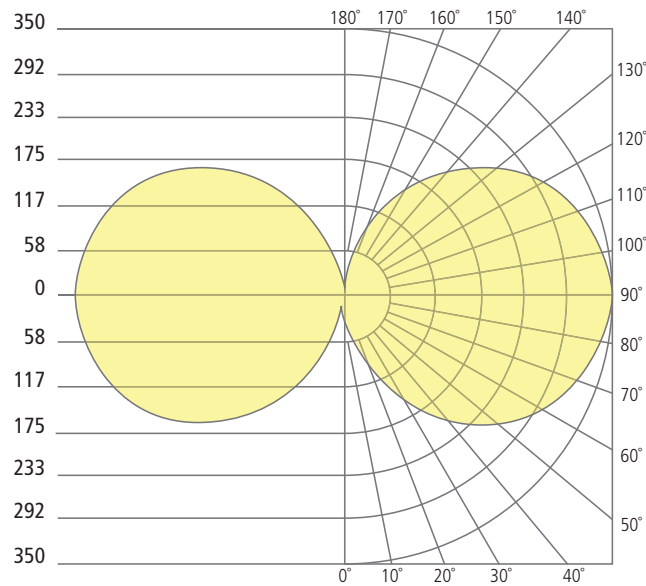

ASPEN WEDGE 36
shown in bronze

ASPEN WEDGE 36
shown in charcoal

* Visit techlighting.com for specific warranty limitations and details.

ORDERING INFORMATION

7000WASPW	CRI / CCT	LENGTH	LENS	FINISH	VOLTAGE	DISTRIBUTION	OPTIONS
927	90 CRI, 2700K	36 36"	D DIFFUSE	Z BRONZE	UNV 120V-277V UNIVERSAL	S SYMMETRIC	NONE
930	90 CRI, 3000K			H CHARCOAL			LF IN-LINE FUSE
							SP SURGE PROTECTION
							LFSP IN-LINE FUSE & SURGE PROTECTION

ASPEN WEDGE 36 WALL SCONCE

Aspen Wedge 36

PHOTOMETRICS*

*For latest photometrics, please visit www.techlighting.com/OUTDOOR

ASPEN WEDGE 36

Total Lumen Output: 1508
 Total Power: 48
 Luminaire Efficacy: 31
 Color Temp: 3000K
 CRI: 90
 BUG Rating: B0-U4-G2