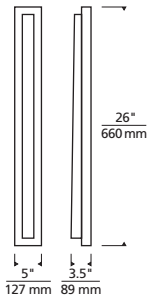

ASPEN WEDGE 26 WALL SCONCE

The Aspen Wedge outdoor wall sconce creates a tapered rectilinear column of beautifully diffused light that can be mounted with the wedge angled up or down. The Aspen Wedge is available in four sizes (8", 15", 26", 36") to meet architectural scale; ideal for way-finding and general outdoor illumination. The Aspen Wedge features energy-efficient, fully dimmable integrated LED lighting. Available in two finishes: Bronze and Charcoal.

* Visit techlighting.com for specific warranty limitations and details.

ASPEN WEDGE 26
shown in charcoal

ASPEN WEDGE 26
shown in bronze

ORDERING INFORMATION

7000WASPW	CRI / CCT	LENGTH	LENS	FINISH	VOLTAGE	DISTRIBUTION	OPTIONS
	930 90 CRI, 3000K	26 26"	D DIFFUSE	Z BRONZE H CHARCOAL	UNV 120V-277V UNIVERSAL	S SYMMETRIC	NONE LF IN-LINE FUSE SP SURGE PROTECTION LFSP IN-LINE FUSE & SURGE PROTECTION

ASPEN WEDGE 26 WALL SCONCE

Aspen Wedge 26

PHOTOMETRICS*

*For latest photometrics, please visit www.techlighting.com/OUTDOOR

ASPEN WEDGE 26

Total Lumen Output: 1060
 Total Power: 38
 Luminaire Efficacy: 28
 Color Temp: 3000K
 CRI: 90
 BUG Rating: B0-U3-G1