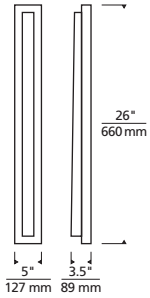

ASPEN WEDGE 26 WALL SCONCE

The Aspen Wedge outdoor wall sconce creates a tapered rectilinear column of beautifully diffused light that can be mounted with the wedge angled up or down. The Aspen Wedge is available in four sizes (8", 15", 26", 36") to meet architectural scale; ideal for way-finding and general outdoor illumination. The Aspen Wedge features energy-efficient, fully dimmable integrated LED lighting. Available in two finishes: Bronze and Charcoal.

* Visit techlighting.com for specific warranty limitations and details.

ASPEN WEDGE 26
shown in charcoal

ASPEN WEDGE 26
shown in bronze

ORDERING INFORMATION

| 7000WASPW | CRI / CCT | LENGTH | LENS | FINISH | VOLTAGE | DISTRIBUTION | OPTIONS |
|-----------|-------------------|--------|-----------|------------------------|-------------------------|--------------|--|
| | 930 90 CRI, 3000K | 26 26" | D DIFFUSE | Z BRONZE H CHARCOAL | UNV 120V-277V UNIVERSAL | S SYMMETRIC | NONE LF IN-LINE FUSE SP SURGE PROTECTION LFSP IN-LINE FUSE & SURGE PROTECTION |

ASPEN WEDGE 26 WALL SCONCE

Aspen Wedge 26

PHOTOMETRICS*

*For latest photometrics, please visit www.techlighting.com/OUTDOOR

ASPEN WEDGE 26

| | |
|---------------------|-------|
| Total Lumen Output: | 2340 |
| Total Power: | 39.6 |
| Luminaire Efficacy: | 59 |
| Color Temp: | 3000K |
| CRI: | 90 |
| BUG Rating: | N/A |