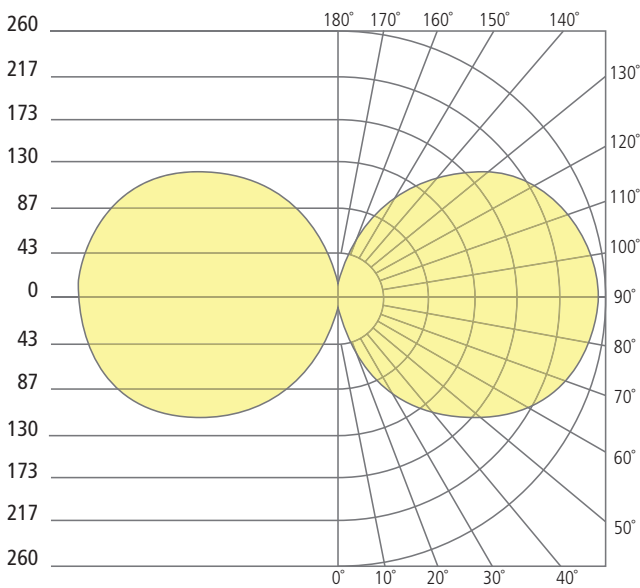

* Visit techlighting.com for specific warranty limitations and details.

ASPEN WEDGE 26
shown in charcoal

ASPEN WEDGE 26
shown in bronze

ORDERING INFORMATION

7000WASPW	CRI / CCT	LENGTH	LENS	FINISH	VOLTAGE	DISTRIBUTION	OPTIONS
	930 90 CRI, 3000K	26 26"	D DIFFUSE	Z BRONZE H CHARCOAL	UNV 120V-277V UNIVERSAL	S SYMMETRIC	NONE LF IN-LINE FUSE SP SURGE PROTECTION LFSP IN-LINE FUSE & SURGE PROTECTION

ASPEN WEDGE 26 WALL SCONCE

Aspen Wedge 26

PHOTOMETRICS*

*For latest photometrics, please visit www.techlighting.com/OUTDOOR

ASPEN WEDGE 26

Total Lumen Output: 1060
 Total Power: 38
 Luminaire Efficacy: 28
 Color Temp: 3000K
 CRI: 90
 BUG Rating: B0-U3-G1