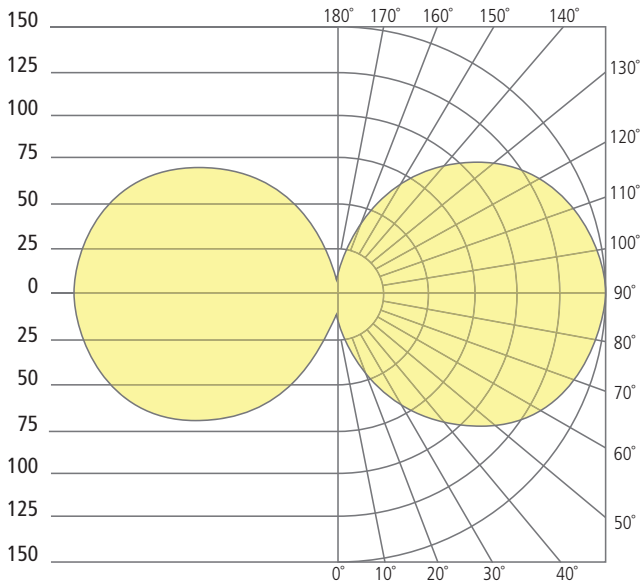

ASPEN WEDGE 15 WALL SCONCE

Aspen Wedge 15

PHOTOMETRICS*

*For latest photometrics, please visit www.techlighting.com/OUTDOOR

ASPEN WEDGE 15

Total Lumen Output: 648
 Total Power: 22
 Luminaire Efficacy: 29
 Color Temp: 3000K
 CRI: 90
 BUG Rating: B0-U3-G1