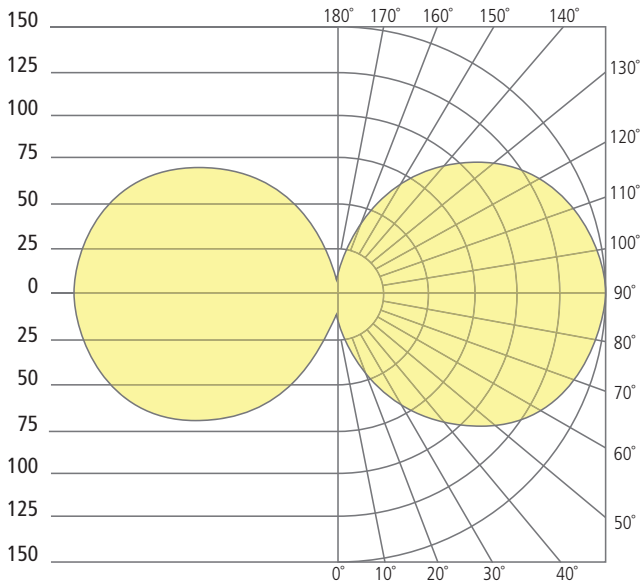

ASPEN WEDGE 15 WALL SCONCE

PHOTOMETRICS*

*For latest photometrics, please visit www.techlighting.com/OUTDOOR

ASPEN WEDGE 15

Total Lumen Output: 648
Total Power: 22
Luminaire Efficacy: 29
Color Temp: 3000K
CRI: 90
BUG Rating: B0-U3-G1

PROJECT INFO

FIXTURE TYPE & QUANTITY

JOB NAME & INFO

NOTES

GENERATION BRANDS
7400 Linder Avenue, Skokie, Illinois 60077

T 847.410.4400 F 847.410.4500

© 2017 Tech Lighting, L.L.C. All rights reserved. The "Tech Lighting" graphic is a registered trademark of Tech Lighting, L.L.C. Tech Lighting reserves the right to change specifications for product improvements without notification.