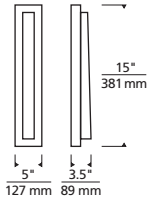

ASPEN WEDGE 15 WALL SCONCE

Aspen Wedge 15

PHOTOMETRICS*

*For latest photometrics, please visit www.techlighting.com/OUTDOOR

ASPEN WEDGE 15

Total Lumen Output: 648
Total Power: 22
Luminaire Efficacy: 29
Color Temp: 3000K
CRI: 90
BUG Rating: B0-U3-G1