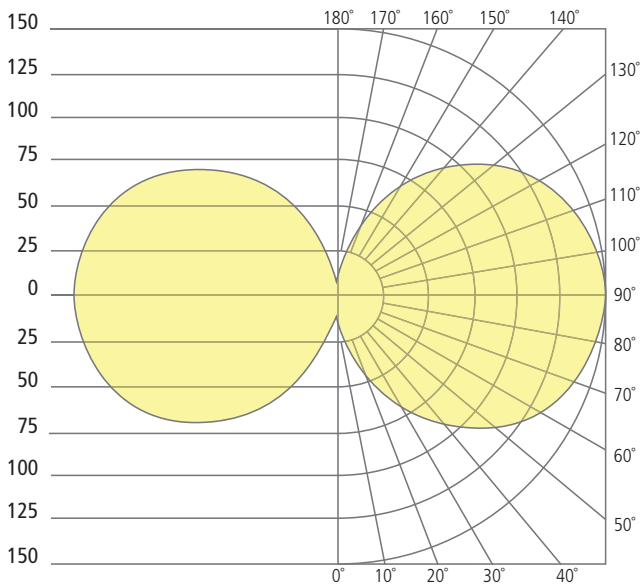

ASPEN WEDGE 15 WALL SCONCE

Aspen Wedge 15

PHOTOMETRICS*

*For latest photometrics, please visit www.techlighting.com/OUTDOOR

ASPEN WEDGE 15

Total Lumen Output: 648
 Total Power: 22
 Luminaire Efficacy: 29
 Color Temp: 3000K
 CRI: 90
 BUG Rating: B0-U3-G1