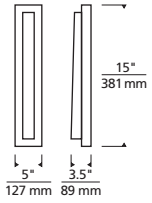

ASPEN WEDGE 15 WALL SCONCE

Aspen Wedge 15

PHOTOMETRICS*

*For latest photometrics, please visit www.techlighting.com/OUTDOOR

ASPEN WEDGE 15

Total Lumen Output:	1123
Total Power:	18.8
Luminaire Efficacy:	60
Color Temp:	3000K
CRI:	90
BUG Rating:	N/A