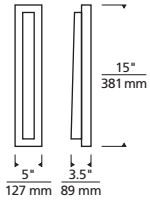

ASPEN WEDGE 15 WALL SCONCE

Aspen Wedge 15

PHOTOMETRICS*

*For latest photometrics, please visit www.techlighting.com/OUTDOOR

ASPEN WEDGE 15

Total Lumen Output: 648
Total Power: 22
Luminaire Efficacy: 29
Color Temp: 3000K
CRI: 90
BUG Rating: B0-U3-G1