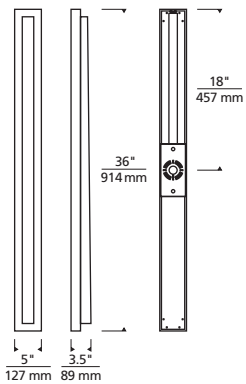

ASPEN WEDGE 36 WALL SCONCE

Aspen Wedge 36

PHOTOMETRICS*

*For latest photometrics, please visit www.techlighting.com/OUTDOOR

ASPEN WEDGE 36

Total Lumen Output: 1508
Total Power: 48
Luminaire Efficacy: 31
Color Temp: 3000K
CRI: 90
BUG Rating: B0-U4-G2