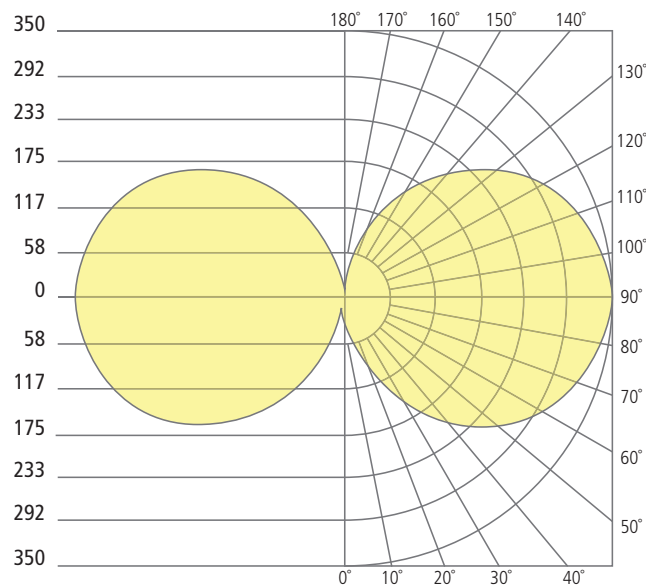

* Visit techlighting.com for specific warranty limitations and details.

ASPEN WEDGE 36
shown in bronze

ASPEN WEDGE 36
shown in charcoal

ORDERING INFORMATION

7000WASPW	CRI / CCT	LENGTH	LENS	FINISH	VOLTAGE	DISTRIBUTION	OPTIONS
927	90 CRI, 2700K	36 36"	D DIFFUSE	Z BRONZE	UNV 120V-277V UNIVERSAL	S SYMMETRIC	NONE
930	90 CRI, 3000K			H CHARCOAL			LF IN-LINE FUSE
							SP SURGE PROTECTION
							LFSP IN-LINE FUSE & SURGE PROTECTION

ASPEN WEDGE 36 WALL SCONCE

Aspen Wedge 36

PHOTOMETRICS*

*For latest photometrics, please visit www.techlighting.com/OUTDOOR

ASPEN WEDGE 36

Total Lumen Output: 1508
 Total Power: 48
 Luminaire Efficacy: 31
 Color Temp: 3000K
 CRI: 90
 BUG Rating: B0-U4-G2