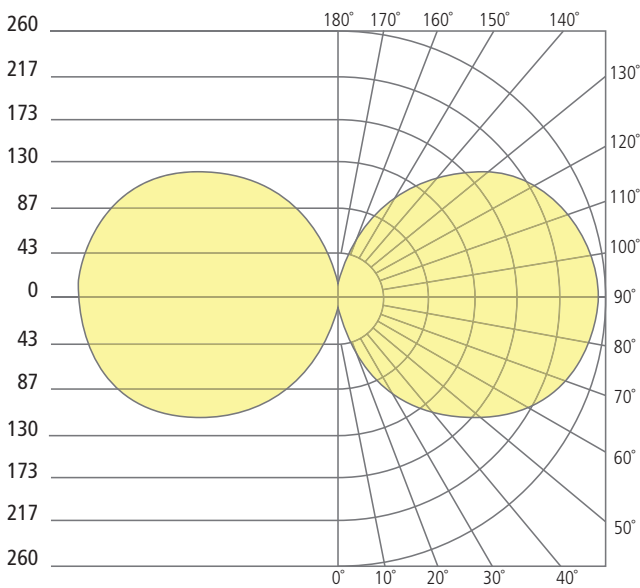

ASPEN WEDGE 26 WALL SCONCE

PHOTOMETRICS*

*For latest photometrics, please visit www.techlighting.com/OUTDOOR

ASPEN WEDGE 26

Total Lumen Output: 1060
Total Power: 38
Luminaire Efficacy: 28
Color Temp: 3000K
CRI: 90
BUG Rating: B0-U3-G1

PROJECT INFO

FIXTURE TYPE & QUANTITY

JOB NAME & INFO

NOTES

GENERATION BRANDS
7400 Linder Avenue, Skokie, Illinois 60077

T 847.410.4400 F 847.410.4500

© 2017 Tech Lighting, L.L.C. All rights reserved. The "Tech Lighting" graphic is a registered trademark of Tech Lighting, L.L.C. Tech Lighting reserves the right to change specifications for product improvements without notification.