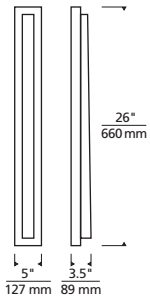

ASPEN WEDGE 26 WALL SCONCE

Aspen Wedge 26

PHOTOMETRICS*

*For latest photometrics, please visit www.techlighting.com/OUTDOOR

ASPEN WEDGE 26

Total Lumen Output: 1060
Total Power: 38
Luminaire Efficacy: 28
Color Temp: 3000K
CRI: 90
BUG Rating: B0-U3-G1