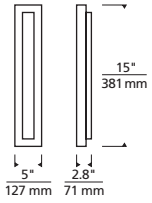

ASPEN 15 WALL SCONCE

Aspen 15

PHOTOMETRICS*

*For latest photometrics, please visit www.techlighting.com/OUTDOOR

ASPEN 15

Total Lumen Output: 648
Total Power: 22
Luminaire Efficacy: 29
Color Temp: 3000K
CRI: 90
BUG Rating: B0-U3-G1