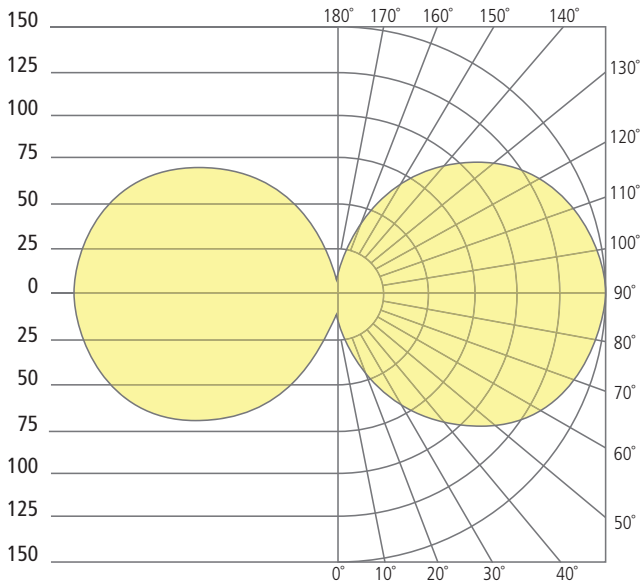

ASPEN 15 WALL SCONCE

Aspen 15

PHOTOMETRICS*

*For latest photometrics, please visit www.techlighting.com/OUTDOOR

ASPEN 15

Total Lumen Output: 648
 Total Power: 22
 Luminaire Efficacy: 29
 Color Temp: 3000K
 CRI: 90
 BUG Rating: B0-U3-G1