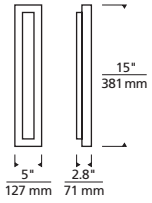

ASPEN 15 WALL SCONCE

Aspen 15

PHOTOMETRICS*

*For latest photometrics, please visit www.techlighting.com/OUTDOOR

ASPEN 15

Total Lumen Output: 648
Total Power: 22
Luminaire Efficacy: 29
Color Temp: 3000K
CRI: 90
BUG Rating: B0-U3-G1