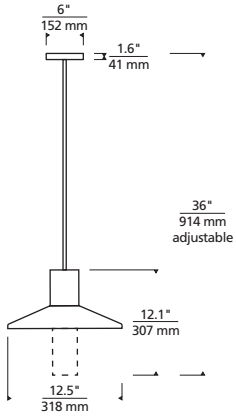

RIGID STEM ONLY (ADJUSTABLE 3", 6" AND 12" LENGTHS).

Ash Pendant