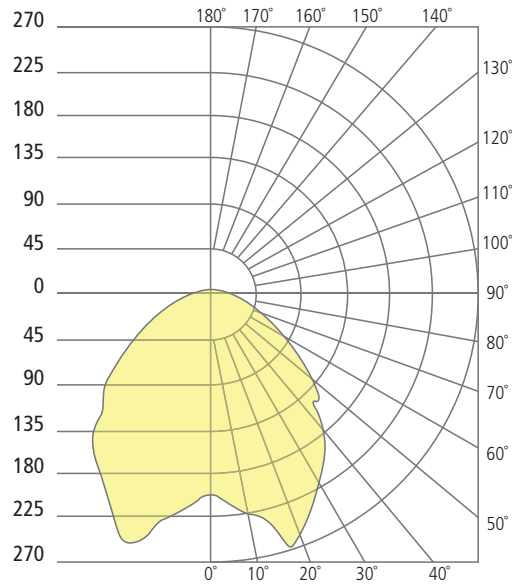

PROJECT INFO

FIXTURE TYPE & QUANTITY

JOB NAME & INFO

NOTES

© 2017 Tech Lighting, L.L.C. All rights reserved. The "Tech Lighting" graphic is a registered trademark of Tech Lighting, L.L.C. Tech Lighting reserves the right to change specifications for product improvements without notification.