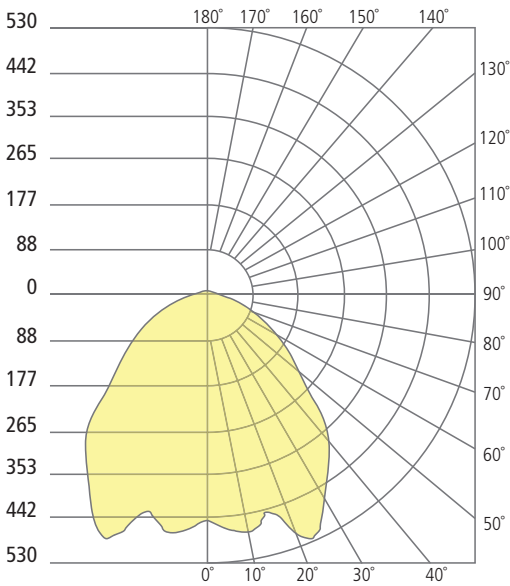

The Ash outdoor wall sconce is a modern take on the classic industrial-style light fixture. The Ash features a sleek metal shade and clear diffuser that creates a column of diffused light from under the shade. Ash wall sconces feature energy-efficient, fully dimmable integrated LED lighting. Available in four sizes (8", 10", 12", 16") and two finishes: Bronze and Charcoal.

ASH 8 WALL SCONCE

Ash 8

PHOTOMETRICS*

*For latest photometrics, please visit www.techlighting.com/OUTDOOR

ASH 8 WITH CLEAR CYLINDER

Total Lumen Output: 1189
 Total Power: 18
 Luminaire Efficacy: 66
 Color Temp: 3000K
 CRI: 90
 BUG Rating: B1-U1-G0