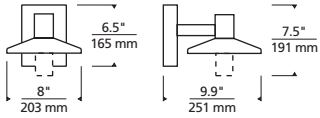

### ORDERING INFORMATION

7000WASH	CRI / CCT	LENGTH	LENS	FINISH	VOLTAGE	OPTIONS
L927	LED LO-OUTPUT 90 CRI, 2700K	8 8"	C CLEAR CYLINDER D CLEAR LENS	Z BRONZE H CHARCOAL	UNV 120V-277V UNIVERSAL	NONE BUTTON PHOTOCONTROL
H927	LED HI-OUTPUT 90 CRI, 2700K					IN-LINE FUSE
L930	LED LO-OUTPUT 90 CRI, 3000K					SURGE PROTECTION
H930	LED HI-OUTPUT 90 CRI, 3000K					BUTTON PHOTOCONTROL & IN-LINE FUSE
						PC BUTTON PHOTOCONTROL & SURGE PROTECTION
						LF IN-LINE FUSE & SURGE PROTECTION
						SP SURGE PROTECTION
						PCLF BUTTON PHOTOCONTROL & SURGE PROTECTION
						PCSP BUTTON PHOTOCONTROL & SURGE PROTECTION
						LFSP IN-LINE FUSE & SURGE PROTECTION
						PCLFSP BUTTON PHOTOCONTROL, IN-LINE FUSE & SURGE PROTECTION