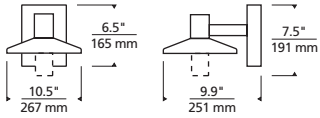

* Visit techlighting.com for specific warranty limitations and details.

ASH 8
shown in bronze/clear lens

ASH 8
shown in charcoal/clear cylinder

ORDERING INFORMATION

7000WASH	CRI / CCT	LENGTH	LENS	FINISH	VOLTAGE	DISTRIBUTION	OPTIONS
L927	LED LO-OUTPUT 90 CRI, 2700K	8 8"	C CLEAR CYLINDER	Z BRONZE	UNV 120V-277V UNIVERSAL	S SYMMETRIC	PC NONE BF BUTTON PHOTOCONTROL LF IN-LINE FUSE SP SURGE PROTECTION PCLF BUTTON PHOTOCONTROL & IN-LINE FUSE PCSP BUTTON PHOTOCONTROL & SURGE PROTECTION LFSP IN-LINE FUSE & SURGE PROTECTION PCLFSP BUTTON PHOTOCONTROL, IN-LINE FUSE & SURGE PROTECTION
H927	LED HI-OUTPUT 90 CRI, 2700K		D CLEAR DOME	H CHARCOAL			
L930	LED LO-OUTPUT 90 CRI, 3000K						
H930	LED HI-OUTPUT 90 CRI, 3000K						

ASH 8 WALL SCONCE

Ash 8

PHOTOMETRICS*

*For latest photometrics, please visit www.techlighting.com/OUTDOOR

ASH 8 WITH CLEAR CYLINDER

Total Lumen Output: 1189
 Total Power: 18
 Luminaire Efficacy: 66
 Color Temp: 3000K
 CRI: 90
 BUG Rating: B1-U1-G0