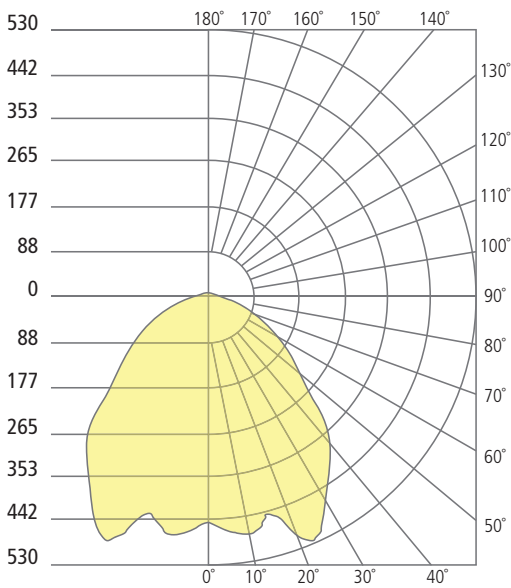

PHOTOMETRICS*

*For latest photometrics, please visit www.techlighting.com/OUTDOOR

ASH 8 WITH CLEAR CYLINDER

Total Lumen Output: 1189
Total Power: 18
Luminaire Efficacy: 66
Color Temp: 3000K
CRI: 90
BUG Rating: B1-U1-G0

PROJECT INFO

FIXTURE TYPE & QUANTITY

JOB NAME & INFO

NOTES