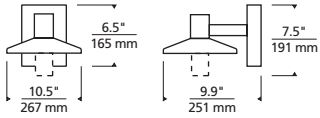

* Visit techlighting.com for specific warranty limitations and details.

ASH 8
shown in bronze/clear lens

ASH 8
shown in charcoal/clear cylinder

ORDERING INFORMATION

7000WASH	CRI / CCT	LENGTH	LENS	FINISH	VOLTAGE	DISTRIBUTION	OPTIONS
L927	LED LO-OUTPUT 90 CRI, 2700K	8 8"	C CLEAR CYLINDER	Z BRONZE	UNV 120V-277V UNIVERSAL	S SYMMETRIC	PC NONE
H927	LED HI-OUTPUT 90 CRI, 2700K		D CLEAR DOME	H CHARCOAL			BF BUTTON PHOTOCONTROL
L930	LED LO-OUTPUT 90 CRI, 3000K						LF IN-LINE FUSE
H930	LED HI-OUTPUT 90 CRI, 3000K						SP SURGE PROTECTION
							PCLF BUTTON PHOTOCONTROL & IN-LINE FUSE
							PCSP BUTTON PHOTOCONTROL & SURGE PROTECTION
							LFSP IN-LINE FUSE & SURGE PROTECTION
							PCLFSP BUTTON PHOTOCONTROL, IN-LINE FUSE & SURGE PROTECTION

ASH 8 WALL SCONCE

Ash 8

PHOTOMETRICS*

*For latest photometrics, please visit www.techlighting.com/OUTDOOR

ASH 8

Total Lumen Output:	519 or 1093
Total Power:	8 or 18
Luminaire Efficacy:	65 or 61
Color Temp:	2700K or 3000K
CRI:	90
BUG Rating:	N/A