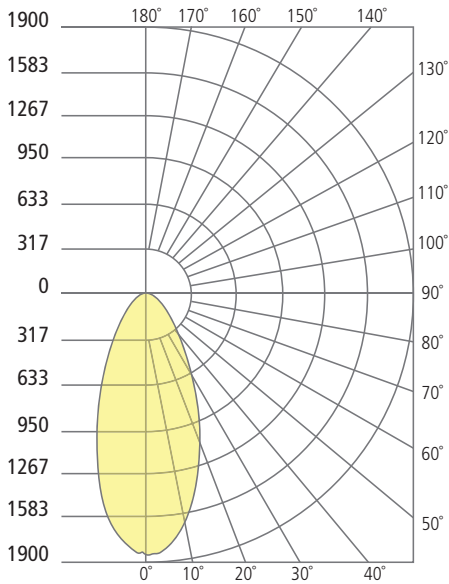

PROJECT INFO

FIXTURE TYPE & QUANTITY

JOB NAME & INFO

NOTES

GENERATION BRANDS
7400 Linder Avenue, Skokie, Illinois 60077

T 847.410.4400 F 847.410.4500

© 2017 Tech Lighting, L.L.C. All rights reserved. The "Tech Lighting" graphic is a registered trademark of Tech Lighting, L.L.C. Tech Lighting reserves the right to change specifications for product improvements without notification.