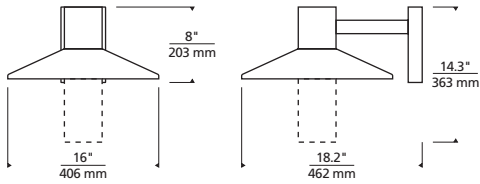

ASH 16 WALL SCONCE

Ash 16

PHOTOMETRICS*

*For latest photometrics, please visit www.techlighting.com/OUTDOOR

ASH 16

Total Lumen Output: 591 or 1255
Total Power: 8 or 18
Luminaire Efficacy: 74 or 70
Color Temp: 2700K or 3000K
CRI: 90
BUG Rating: N/A

PROJECT INFO

FIXTURE TYPE & QUANTITY

JOB NAME & INFO

NOTES

GENERATION BRANDS
7400 Linder Avenue, Skokie, Illinois 60077

T 847.410.4400 F 847.410.4500

© 2017 Tech Lighting, L.L.C. All rights reserved. The "Tech Lighting" graphic is a registered trademark of Tech Lighting, L.L.C. Tech Lighting reserves the right to change specifications for product improvements without notification.