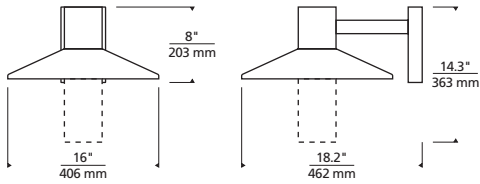

* Visit techlighting.com for specific warranty limitations and details.

ASH 16
shown in charcoal/clear cylinder

ASH 16
shown in bronze/clear lens

ORDERING INFORMATION

7000WASH	CRI / CCT	LENGTH	LENS	FINISH	VOLTAGE	DISTRIBUTION	OPTIONS
L927	LED LO-OUTPUT 90 CRI, 2700K	16 16"	C CLEAR CYLINDER D CLEAR DOME	Z BRONZE H CHARCOAL	UNV 120V-277V UNIVERSAL	S SYMMETRIC	NONE BUTTON PHOTOCONTROL IN-LINE FUSE SURGE PROTECTION
H927	LED HI-OUTPUT 90 CRI, 2700K						PC BUTTON PHOTOCONTROL & IN-LINE FUSE LF IN-LINE FUSE SP SURGE PROTECTION
L930	LED LO-OUTPUT 90 CRI, 3000K						PCLF BUTTON PHOTOCONTROL & IN-LINE FUSE PCSP BUTTON PHOTOCONTROL & SURGE PROTECTION
H930	LED HI-OUTPUT 90 CRI, 3000K						LFSP IN-LINE FUSE & SURGE PROTECTION PCLFSP BUTTON PHOTOCONTROL, IN-LINE FUSE & SURGE PROTECTION

ASH 16 WALL SCONCE

Ash 16

PHOTOMETRICS*

*For latest photometrics, please visit www.techlighting.com/OUTDOOR

ASH 16

Total Lumen Output: 591 or 1255
Total Power: 8 or 18
Luminaire Efficacy: 74 or 70
Color Temp: 2700K or 3000K
CRI: 90
BUG Rating: N/A