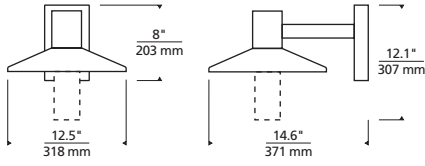

* Visit techlighting.com for specific warranty limitations and details.

ASH 12
shown in bronze/clear cylinder

ASH 12
shown in charcoal/clear lens

ORDERING INFORMATION

7000WASH	CRI / CCT	LENGTH	LENS	FINISH	VOLTAGE	DISTRIBUTION	OPTIONS
L927	LED LO-OUTPUT 90 CRI, 2700K	12 12"	C CLEAR CYLINDER D CLEAR DOME	Z BRONZE H CHARCOAL	UNV 120V-277V UNIVERSAL	S SYMMETRIC	NONE BUTTON PHOTOCONTROL IN-LINE FUSE SURGE PROTECTION
H927	LED HI-OUTPUT 90 CRI, 2700K						BUTTON PHOTOCONTROL & IN-LINE FUSE
L930	LED LO-OUTPUT 90 CRI, 3000K						BUTTON PHOTOCONTROL & SURGE PROTECTION
H930	LED HI-OUTPUT 90 CRI, 3000K						BUTTON PHOTOCONTROL & SURGE PROTECTION
							IN-LINE FUSE & SURGE PROTECTION
							BUTTON PHOTOCONTROL, IN-LINE FUSE & SURGE PROTECTION

ASH 12 WALL SCONCE

Ash 12

PHOTOMETRICS*

*For latest photometrics, please visit www.techlighting.com/OUTDOOR

ASH 12

Total Lumen Output:	540 or 1115
Total Power:	8 or 18
Luminaire Efficacy:	67.5 or 62
Color Temp:	2700K or 3000K
CRI:	90
BUG Rating:	N/A