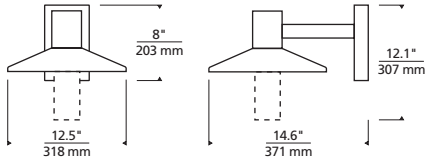

ASH 12 WALL SCONCE

Ash 12

PHOTOMETRICS*

*For latest photometrics, please visit www.techlighting.com/OUTDOOR

ASH 12 WITH CYLINDER

Total Lumen Output:	619
Total Power:	8
Luminaire Efficacy:	77
Color Temp:	3000K
CRI:	90
BUG Rating:	B0-U1-G0