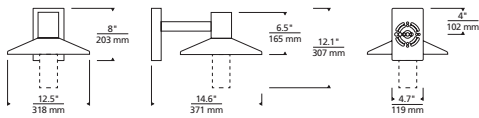

* Visit techlighting.com for specific warranty limitations and details.

ASH 12
shown in bronze/clear cylinder

ASH 12
shown in charcoal/clear lens

ORDERING INFORMATION

7000WASH	CRI / CCT	LENGTH	LENS	FINISH	VOLTAGE	OPTIONS
L927	LED LO-OUTPUT 90 CRI, 2700K	12 12"	C CLEAR CYLINDER	Z BRONZE	UNV 120V-277V UNIVERSAL	NONE
H927	LED HI-OUTPUT 90 CRI, 2700K		D CLEAR LENS	H CHARCOAL		PC BUTTON PHOTOCONTROL
L930	LED LO-OUTPUT 90 CRI, 3000K					SP SURGE PROTECTION
H930	LED HI-OUTPUT 90 CRI, 3000K					PCSP BUTTON PHOTOCONTROL & SURGE PROTECTION

ASH 12 WALL SCONCE

Ash 12

PHOTOMETRICS*

*For latest photometrics, please visit www.techlighting.com/OUTDOOR

ASH 12 WITH CYLINDER

Total Lumen Output: 619
 Total Power: 8
 Luminaire Efficacy: 77
 Color Temp: 3000K
 CRI: 90
 BUG Rating: B0-U1-G0