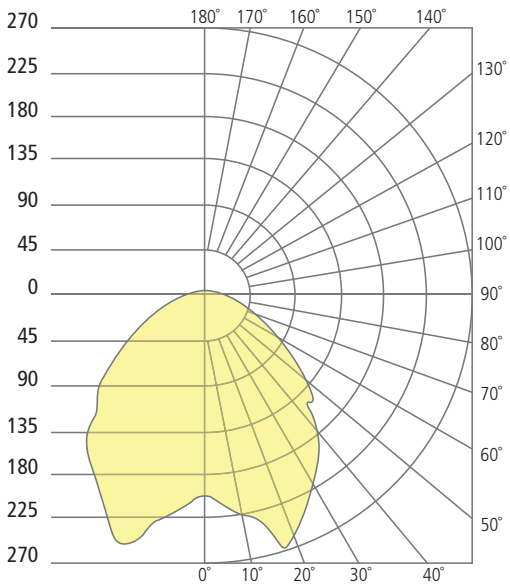

ASH 12 WALL SCONCE

Ash 12

PHOTOMETRICS*

*For latest photometrics, please visit www.techlighting.com/OUTDOOR

ASH 12 WITH CYLINDER

Total Lumen Output: 619
 Total Power: 8
 Luminaire Efficacy: 77
 Color Temp: 3000K
 CRI: 90
 BUG Rating: B0-U1-G0