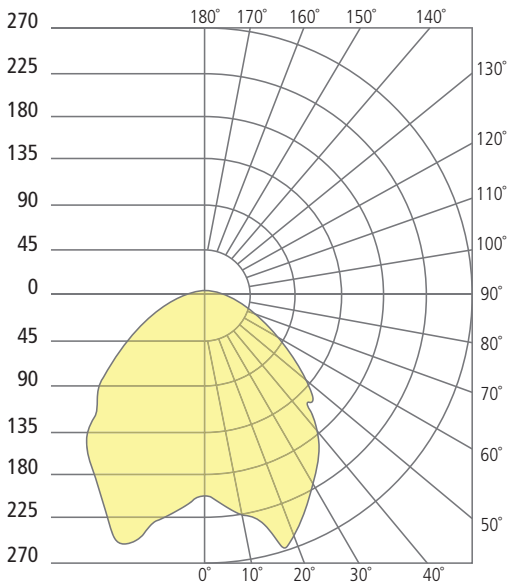

PROJECT INFO

FIXTURE TYPE & QUANTITY

JOB NAME & INFO

NOTES

© 2017 Tech Lighting, L.L.C. All rights reserved. The "Tech Lighting" graphic is a registered trademark of Tech Lighting, L.L.C. Tech Lighting reserves the right to change specifications for product improvements without notification.

GENERATION BRANDS
7400 Linder Avenue, Skokie, Illinois 60077

T 847.410.4400 F 847.410.4500