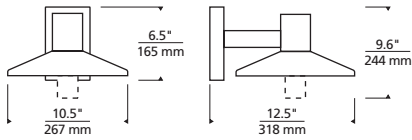

ASH 10 WALL SCONCE

Ash 10

PHOTOMETRICS*

*For latest photometrics, please visit www.techlighting.com/OUTDOOR

ASH 10 WITH CLEAR LENS

Total Lumen Output:	381
Total Power:	8
Luminaire Efficacy:	48
Color Temp:	3000K
CRI:	90
BUG Rating:	B1-U0-G0