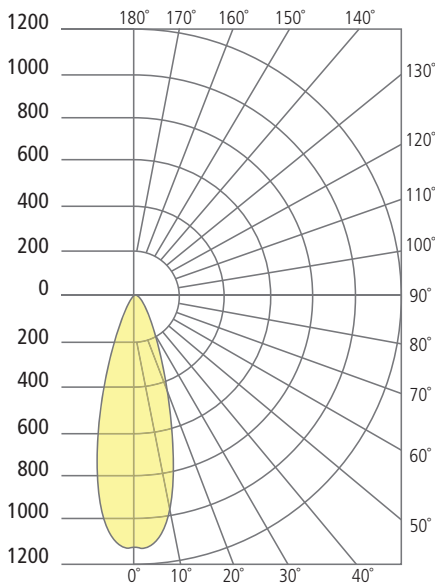

PROJECT INFO

FIXTURE TYPE & QUANTITY

JOB NAME & INFO

NOTES

© 2017 Tech Lighting, L.L.C. All rights reserved. The "Tech Lighting" graphic is a registered trademark of Tech Lighting, L.L.C. Tech Lighting reserves the right to change specifications for product improvements without notification.

GENERATION BRANDS
7400 Linder Avenue, Skokie, Illinois 60077

T 847.410.4400 F 847.410.4500