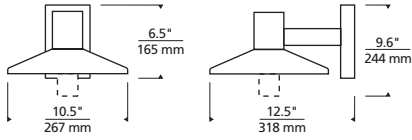

* Visit techlighting.com for specific warranty limitations and details.

ASH 10
shown in bronze/clear cylinder

ASH 10
shown in charcoal/clear lens

ORDERING INFORMATION

7000WASH	CRI / CCT	LENGTH	LENS	FINISH	VOLTAGE	DISTRIBUTION	OPTIONS
L927	LED LO-OUTPUT 90 CRI, 2700K	10 10"	C CLEAR CYLINDER	Z BRONZE	UNV 120V-277V UNIVERSAL	S SYMMETRIC	NONE
H927	LED HI-OUTPUT 90 CRI, 2700K		D CLEAR DOME	H CHARCOAL			PC BUTTON PHOTOCONTROL
L930	LED LO-OUTPUT 90 CRI, 3000K						LF IN-LINE FUSE
H930	LED HI-OUTPUT 90 CRI, 3000K						SP SURGE PROTECTION
							PCLF BUTTON PHOTOCONTROL & IN-LINE FUSE
							PCSP BUTTON PHOTOCONTROL & SURGE PROTECTION
							LFSP IN-LINE FUSE & SURGE PROTECTION
							PCLFSP BUTTON PHOTOCONTROL, IN-LINE FUSE & SURGE PROTECTION

ASH 10 WALL SCONCE

Ash 10

PHOTOMETRICS*

*For latest photometrics, please visit www.techlighting.com/OUTDOOR

ASH 10 WITH CLEAR LENS

Total Lumen Output:	381
Total Power:	8
Luminaire Efficacy:	48
Color Temp:	3000K
CRI:	90
BUG Rating:	B1-U0-G0