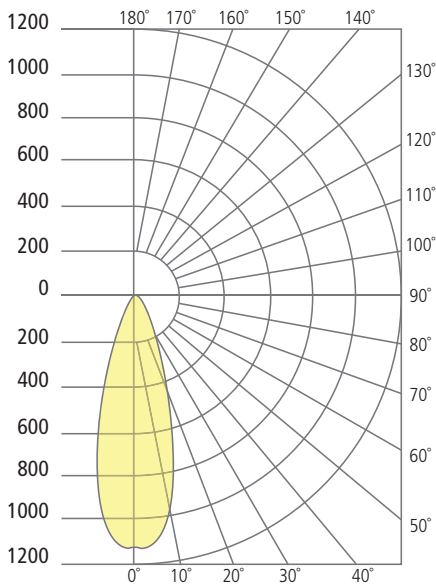

* Visit techlighting.com for specific warranty limitations and details.

ASH 10
shown in bronze/clear cylinder

ASH 10
shown in charcoal/clear lens

ORDERING INFORMATION

7000WASH	CRI / CCT	LENGTH	LENS	FINISH	VOLTAGE	DISTRIBUTION	OPTIONS
L927	LED LO-OUTPUT 90 CRI, 2700K	10 10"	C CLEAR CYLINDER	Z BRONZE	UNV 120V-277V UNIVERSAL	S SYMMETRIC	NONE
H927	LED HI-OUTPUT 90 CRI, 2700K		D CLEAR DOME	H CHARCOAL			PC BUTTON PHOTOCONTROL
L930	LED LO-OUTPUT 90 CRI, 3000K						LF IN-LINE FUSE
H930	LED HI-OUTPUT 90 CRI, 3000K						SP SURGE PROTECTION
							PCLF BUTTON PHOTOCONTROL & IN-LINE FUSE
							PCSP BUTTON PHOTOCONTROL & SURGE PROTECTION
							LFSP IN-LINE FUSE & SURGE PROTECTION
							PCLFSP BUTTON PHOTOCONTROL, IN-LINE FUSE & SURGE PROTECTION

ASH 10 WALL SCONCE

Ash 10

PHOTOMETRICS*

*For latest photometrics, please visit www.techlighting.com/OUTDOOR

ASH 10 WITH CLEAR LENS

Total Lumen Output:	381
Total Power:	8
Luminaire Efficacy:	48
Color Temp:	3000K
CRI:	90
BUG Rating:	B1-U0-G0