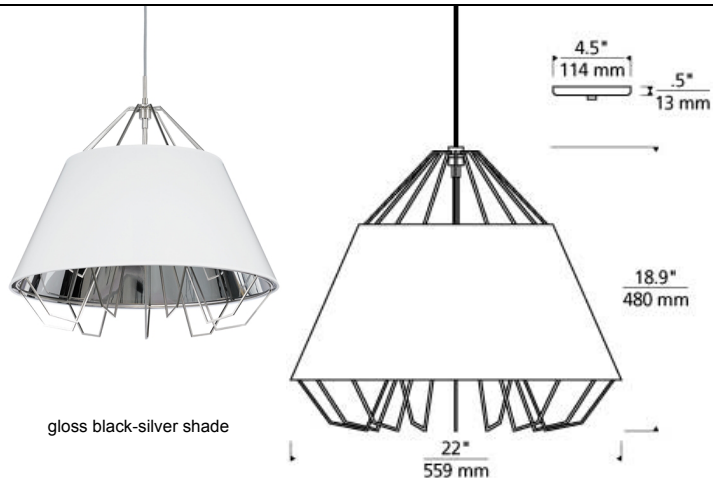

LINE - VOLTAGE PENDANTS / SUSPENSION

Artic Pendant LED T20

DESCRIPTION

The sculptural metal frame of the Artic Pendant by Tech Lighting will truly transform a space with its sleek and modern design. The arms elegantly represent the path the light is taking. The sculptural high-gloss metal frame features several elegant arms that represent the path the light is taking from the concealed lamping. The semi-translucent shade allows light to playfully bounce around the fixture and enables just a hint of the light source itself to shine through. The scale of this piece will truly transform a space, with a length of 18.9" in length and 22" in diameter, the Artic is an ideal piece in a dining room setting, living room setting or family room lighting, no matter the space this fixture will make a modern yet sophisticated statement. Available lamping options include energy efficient LED or no-lamp, leaving you the option to light this fixture with your preferred lamping. LED lamping option is fully dimmable to create the desired ambiance in your special space. Black, satin nickel, and white finish options ship with satin nickel canopy and hardware. Rated for (1) 60w max, E26 medium base lamp (Lamp Not Included). LED includes (1) 120 volt, 8 watt medium base 3000K LED PAR 20 lamp. Fixture provided with six feet of field-cutttable cloth cord. Dimmable with most LED compatible ELV and TRIAC dimmers.

gloss black-silver shade

INSTALLATION

This product can mount to either a 4" square electrical box with round plaster ring or an octagonal electrical box (not included).

WEIGHT

5-6lb / 2.27-2.72kg ±

gloss black /
gold shade