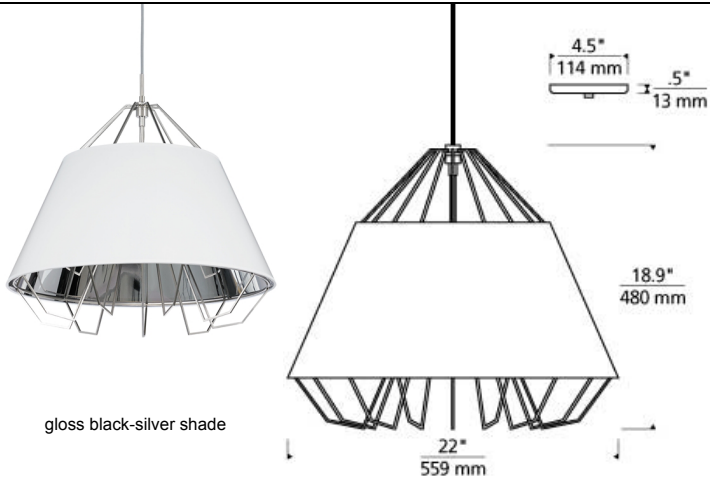

LINE - VOLTAGE PENDANTS / SUSPENSION

Artic Pendant

DESCRIPTION

A sculptural metal frame whose arms elegantly represent the path the light is taking is surrounded by a modern, high-gloss, semi-translucent shade which allows light to playfully bounce around the fixture and enables just a hint of the light source itself to shine through. Black, satin nickel, and white finish options ship with satin nickel shade hardware. Rated for (1) 60w max, E26 medium base lamp (Lamp Not Included). LED includes (1) 120 volt, 8 watt medium base 3000K LED PAR 20 lamp. Fixture provided with six feet of field-cutttable cloth cord. Dimmable with standard incandescent dimmer.

INSTALLATION

This product can mount to either a 4" square electrical box with round plaster ring or an octagonal electrical box (not included).

WEIGHT

5-6lb / 2.27-2.72kg ±

gloss black-silver shade