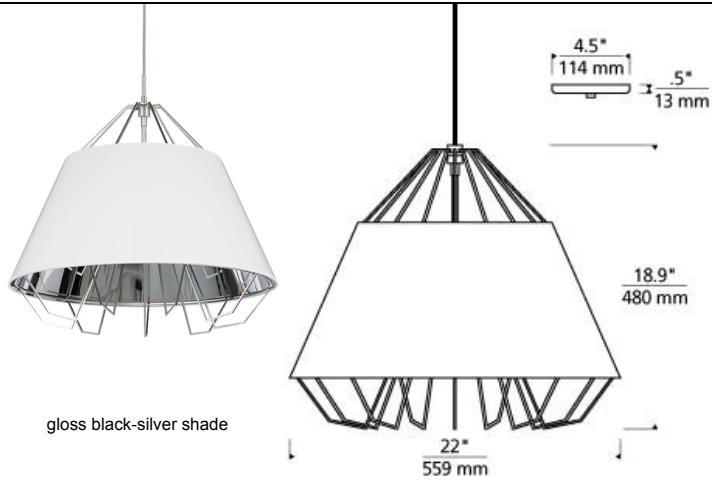

LINE - VOLTAGE PENDANTS / SUSPENSION

Artic Pendant

DESCRIPTION

A sculptural metal frame whose arms elegantly represent the path the light is taking is surrounded by a modern, high-gloss, semi-translucent shade which allows light to playfully bounce around the fixture and enables just a hint of the light source itself to shine through. Black, satin nickel, and white finish options ship with satin nickel shade hardware. Rated for (1) 60w max, E26 medium base lamp (Lamp Not Included). LED includes (1) 120 volt, 8 watt medium base 3000K LED PAR 20 lamp. Fixture provided with six feet of field-cutttable cloth cord. Dimmable with standard incandescent dimmer.

INSTALLATION

This product can mount to either a 4" square electrical box with round plaster ring or an octagonal electrical box (not included).

WEIGHT

5-6lb / 2.27-2.72kg ±

gloss black-silver shade

gloss black /
gold shade