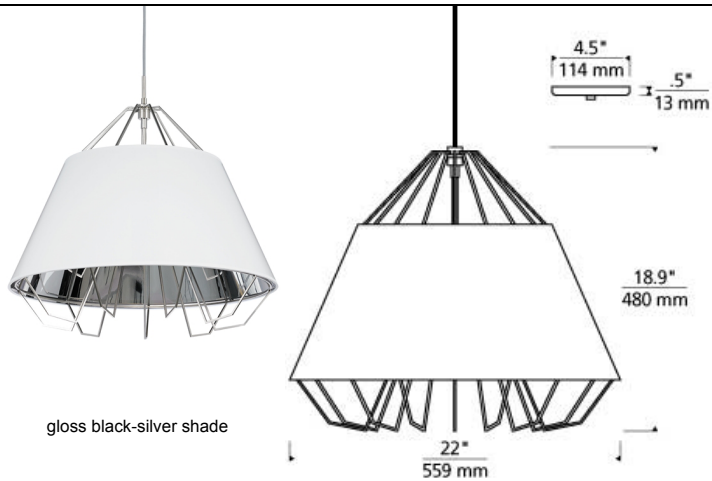

LINE - VOLTAGE PENDANTS / SUSPENSION

Artic Pendant LED

DESCRIPTION

A sculptural metal frame whose arms elegantly represent the path the light is taking is surrounded by a modern, high-gloss, semi-translucent shade which allows light to playfully bounce around the fixture and enables just a hint of the light source itself to shine through. Black, satin nickel, and white finish options ship with satin nickel canopy and hardware. Rated for (1) 60w max, E26 medium base lamp (Lamp Not Included). LED includes (1) 120 volt, 8 watt medium base 3000K LED PAR 20 lamp. Fixture provided with six feet of field-cuttable cloth cord. Dimmable with standard incandescent dimmer.

INSTALLATION

This product can mount to either a 4" square electrical box with round plaster ring or an octagonal electrical box (not included).

WEIGHT

5-6lb / 2.27-2.72kg ±

gloss black-silver shade