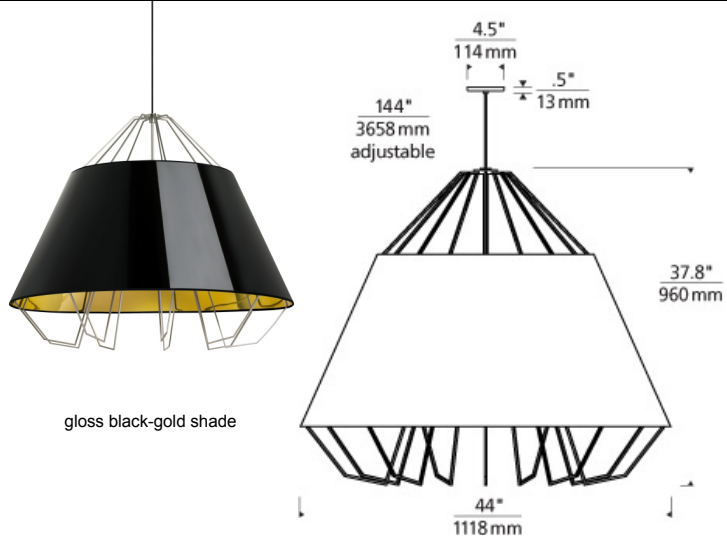

LINE - VOLTAGE PENDANTS / SUSPENSION

Artic Grande Pendant

DESCRIPTION

The scale of this piece will truly transform a space. A sculptural metal frame whose arms elegantly represent the path the light is taking is surrounded by a modern, high-gloss, semi-translucent shade which allows light to playfully bounce around the fixture and enables just a hint of the light source itself to shine through. Ships with satin nickel canopy, 12 feet of field-cuttable cloth cord and twelve feet of aircraft cable. Includes three 120 volt, 60 watt or equivalent medium base S21 Squirrel Cage lamps, one 13 watt medium base LED 3000K PAR 30 long lamp or one 60 watt or equivalent medium base Halogen PAR 30 long lamp. Dimmable with standard incandescent dimmer.

INSTALLATION

This product can mount to either a 4" square electrical box with round plaster ring or an octagonal electrical box (not included).

WEIGHT

16lb / 7.26kg ±

gloss black-gold shade

gloss black / gold shade