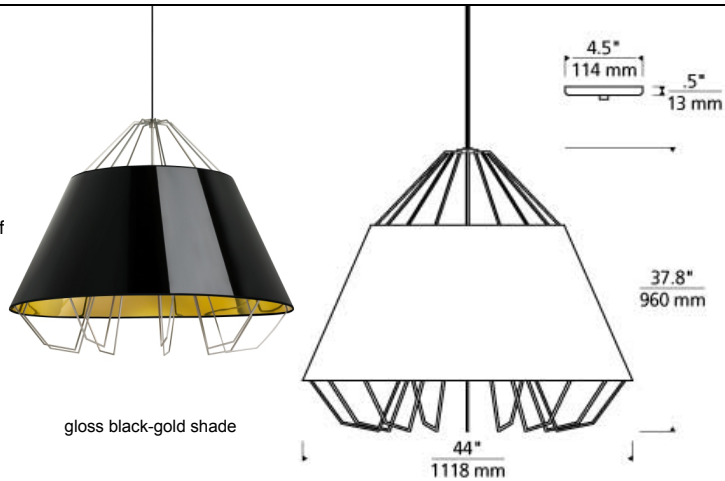

LINE - VOLTAGE PENDANTS / SUSPENSION

Artic Grande Pendant LED T20

DESCRIPTION

The sculptural metal frame of the Artic Grande large pendant by Tech Lighting will truly transform a space with its sleek and modern design. The arms elegantly represent the path the light is taking. The sculptural high-gloss metal frame features several elegant arms that represent the path the light is taking from the concealed lamping. The semi-translucent shade allows light to playfully bounce around the fixture and enables just a hint of the light source itself to shine through. The scale of this piece will truly transform a space, with a length of 45" in length and 44" in diameter, the Artic Grande is an ideal piece in a dining room setting, living room setting or family room lighting, no matter the space this immense fixture will make a modern yet sophisticated statement. Available lamping options include energy efficient LED or no-lamp, leaving you the option to light this fixture with your preferred lamping. Rated for (3) 60 watt max. E26 medium base lamps (Lamp Not Included) LED version includes (1) 13 watt, 900 gross lumens, medium base LED 3000K PAR 30 long lamp. Dimmable with standard incandescent dimmer. Ships with 12 feet of field-cuttable cloth cord and twelve feet of aircraft cable.

INSTALLATION

This product can mount to either a 4" square electrical box with round plaster ring or an octagonal electrical box (not included).

WEIGHT

16-17lb / 7.26-7.71kg ±

gloss black /
gold shade

gloss black /
silver shade