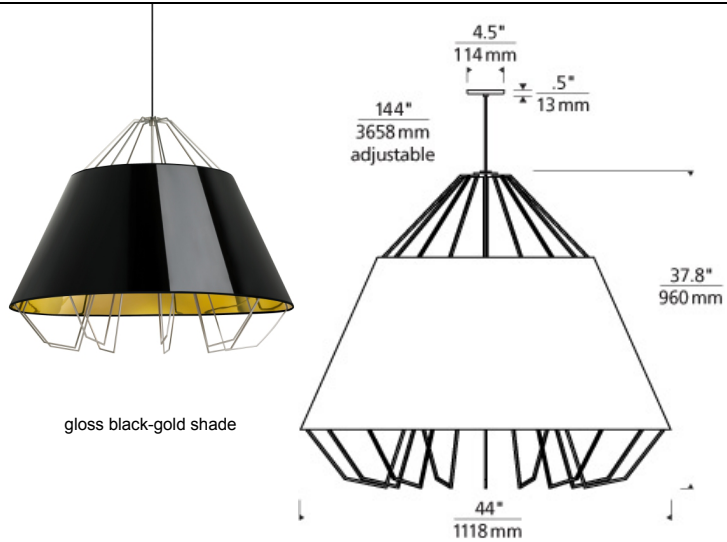

LINE-VOLTAGE PENDANTS/SUSPENSION

Artic Grande Pendant

DESCRIPTION

The scale of this piece will truly transform a space. A sculptural metal frame whose arms elegantly represent the path the light is taking is surrounded by a modern, high-gloss, semi-translucent shade which allows light to playfully bounce around the fixture and enables just a hint of the light source itself to shine through. Ships with satin nickel canopy, 12 feet of field-cuttable cloth cord and twelve feet of aircraft cable. Includes three 120 volt, 60 watt or equivalent medium base S21 Squirrel Cage lamps, one 13 watt medium base LED 3000K PAR 30 long lamp or one 60 watt or equivalent medium base Halogen PAR 30 long lamp. Dimmable with standard incandescent dimmer.

INSTALLATION

This product can mount to either a 4" square electrical box with round plaster ring or an octagonal electrical box (not included).

WEIGHT

16lb / 7.26kg ±

gloss black-gold shade

gloss black / gold shade