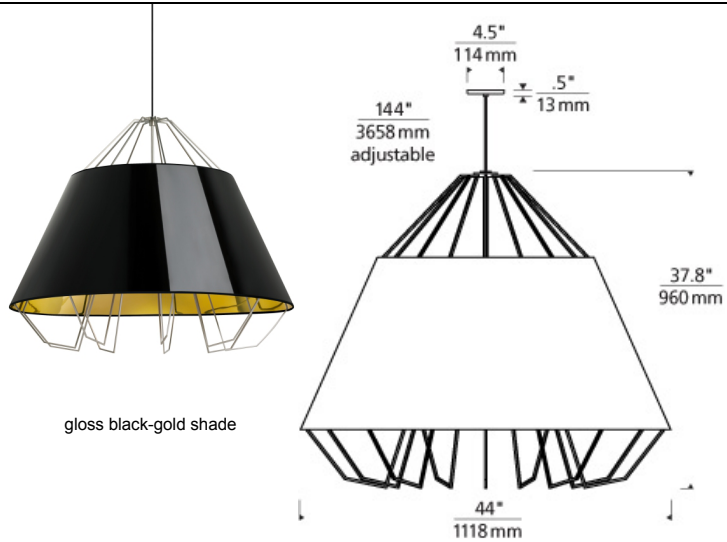

LINE - VOLTAGE PENDANTS / SUSPENSION

Artic Grande Pendant

DESCRIPTION

The scale of this piece will truly transform a space. A sculptural metal frame whose arms elegantly represent the path the light is taking is surrounded by a modern, high-gloss, semi-translucent shade which allows light to playfully bounce around the fixture and enables just a hint of the light source itself to shine through. Ships with satin nickel canopy, 21 feet of field-cuttable cloth cord and twelve feet of aircraft cable. Includes three 120 volt, 60 watt or equivalent medium base S21 Squirrel Cage lamps, one 13 watt medium base LED 3000K PAR 30 long lamp or one 75 watt or equivalent medium base Halogen PAR 30 long lamp. Dimmable with standard incandescent dimmer.

INSTALLATION

This product can mount to either a 4" square electrical box with round plaster ring or an octagonal electrical box (not included).

WEIGHT

16lb / 7.26kg ±

gloss black-gold shade

gloss black-gold shade gloss black-silver shade gloss white-gold shade gloss white-silver shade