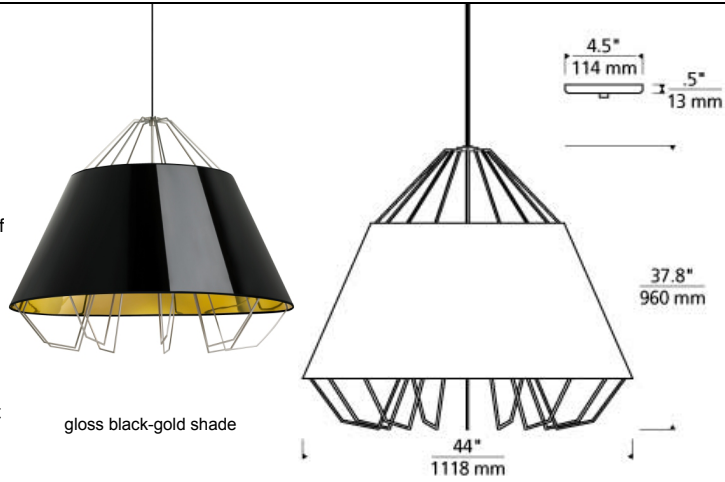

LINE - VOLTAGE PENDANTS / SUSPENSION

Artic Grande Pendant

DESCRIPTION

The sculptural metal frame of the Artic Grande large pendant by Tech Lighting will truly transform a space with its sleek and modern design. The arms elegantly represent the path the light is taking. The sculptural high-gloss metal frame features several elegant arms that represent the path the light is taking from the concealed lamping. The semi-translucent shade allows light to playfully bounce around the fixture and enables just a hint of the light source itself to shine through. The scale of this piece will truly transform a space, with a length of 45" in length and 44" in diameter, the Artic Grande is an ideal piece in a dining room setting, living room setting or family room lighting, no matter the space this immense fixture will make a modern yet sophisticated statement. Available lamping options include energy efficient LED or no-lamp, leaving you the option to light this fixture with your preferred lamping. Ships with Satin Nickel canopy, 12 feet of field-cutttable cloth cord and twelve feet of aircraft cable. Rated for (3) 60w max, E26 medium base lamps (Lamp Not Included) LED version includes (1) 13 watt medium base LED 3000K PAR 30 long lamp or one 60 watt or equivalent medium base Halogen PAR 30 long lamp. Dimmable with standard incandescent dimmer.

gloss black-gold shade

INSTALLATION

This product can mount to either a 4" square electrical box with round plaster ring or an octagonal electrical box (not included).

WEIGHT

16-17lb / 7.26-7.71kg ±

gloss black / gold shade