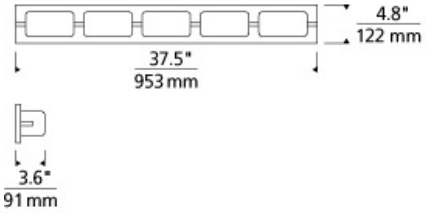

BATH COLLECTION

Arris 5-Light Bath

DESCRIPTION

The Arris LED bath light from Tech Lighting is a modern take on the classic three-, four-, and five-light vanity light fixtures. Featuring a handsome full-length backplate in your choice of high quality metallic finishes, its crisp metal details complement its frosted rectangular molded glass shades for a tailored, sophisticated look which fits design aesthetics ranging from clean contemporary to warm contemporary. In addition to each Arris bath light fixture being able to be mounted horizontally above a mirror, they also can be mounted vertically flanking a mirror or as a wall sconce light and are fully dimmable for creating the desired ambiance. Includes 50 watt, 2150 delivered lumen, 2700K LED module. Mounts horizontally or vertically. ADA compliant. Dimmable with low-voltage electronic dimmer.

INSTALLATION

This product can mount to either a 4" square electrical box with round plaster ring or an octagonal electrical box (not included).

WEIGHT

3.5-3.5lb / 1.59-1.59kg ±

ORDERING INFORMATION

700BCARS	LENGTH (A)	FINISH	LAMP
5	38"	C CHROME S SATIN NICKEL	-LED927 LED 90 CRI 2700K 120V

TECH LIGHTING®

7400 Linder Avenue
Skokie, Illinois 60077

T 847.410.4400
F 847.410.4500

Tech Lighting, L.L.C.

700BC ARS _____

FIXTURE TYPE: _____

JOB NAME: _____

NOTES: _____

_____

_____

©2017 Tech Lighting, L.L.C. All Rights Reserved. The "Tech Lighting" graphic is a registered trademark of Tech Lighting, L.L.C. Tech Lighting reserves the right to change specifications for product improvements without notification.