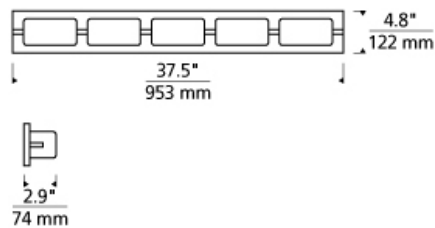

BATH COLLECTION

Arris 5-Light Bath LED ADA T20

DESCRIPTION

The Arris LED bath light from Tech Lighting is a modern take on the classic three-, four-, and five-light vanity light fixtures. Featuring a handsome full-length backplate in your choice of high quality metallic finishes, its crisp metal details complement its frosted rectangular molded glass shades for a tailored, sophisticated look which fits design aesthetics ranging from clean contemporary to warm contemporary. In addition to each Arris bath light fixture being able to be mounted horizontally above a mirror, they also can be mounted vertically flanking a mirror or as a wall sconce light and are fully dimmable for creating the desired ambiance. Includes 50 watt, 2150 delivered lumen, 2700K LED module. Mounts horizontally or vertically. ADA compliant. Dimmable with low-voltage electronic dimmer.

INSTALLATION

This product can mount to either a 4" square electrical box with round plaster ring or an octagonal electrical box (not included).

WEIGHT

3.5-3.5lb / 1.59-1.59kg ±

chrome

satin nickel

ORDERING INFORMATION

700BCARS	LENGTH (A)	FINISH	LAMP
5	38"	C CHROME S SATIN NICKEL	-LED927 LED 90 CRI 2700K 120V

TECH LIGHTING®

7400 Linder Avenue
Skokie, Illinois 60077

T 847.410.4400
F 847.410.4500

Tech Lighting, L.L.C.

700BC ARS _____

FIXTURE TYPE: _____

JOB NAME: _____

NOTES: _____

_____
_____

©2018 Tech Lighting, L.L.C. All Rights Reserved. The "Tech Lighting" graphic is a registered trademark of Tech Lighting, L.L.C. Tech Lighting reserves the right to change specifications for product improvements without notification.