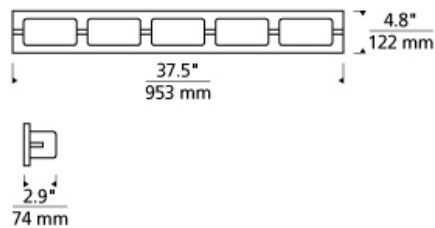

BATH COLLECTION

Arris 5-Light Bath LED ADA T20

DESCRIPTION

The Arris LED bath light from Tech Lighting is a modern take on the classic three-, four-, and five-light vanity light fixtures. Featuring a handsome full-length backplate in your choice of high quality metallic finishes, its crisp metal details complement its frosted rectangular molded glass shades for a tailored, sophisticated look which fits design aesthetics ranging from clean contemporary to warm contemporary. In addition to each Arris bath light fixture being able to be mounted horizontally above a mirror, they also can be mounted vertically flanking a mirror or as a wall sconce light and are fully dimmable for creating the desired ambiance. Includes 50 watt, 2150 delivered lumen, 2700K LED module. Mounts horizontally or vertically. ADA compliant. Dimmable with low-voltage electronic dimmer.

INSTALLATION

This product can mount to either a 4" square electrical box with round plaster ring or an octagonal electrical box (not included).

WEIGHT

3.5-3.5lb / 1.59-1.59kg ±

chrome

satin nickel

ORDERING INFORMATION

700BCARS	LENGTH (A)	FINISH	LAMP
5	38"	C CHROME S SATIN NICKEL	-LED927 LED 90 CRI 2700K 120V

TECH LIGHTING®

7400 Linder Avenue
Skokie, Illinois 60077

T 847.410.4400
F 847.410.4500

Tech Lighting, L.L.C.

700BC ARS _____