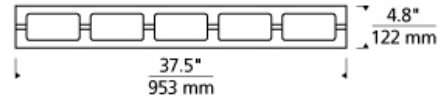

BATH COLLECTION

Arris 5-Light Bath

DESCRIPTION

The Arris LED bath light from Tech Lighting is a modern take on the classic three-, four-, and five-light vanity light fixtures. Featuring a handsome full-length backplate in your choice of high quality metallic finishes, its crisp metal details complement its frosted rectangular molded glass shades for a tailored, sophisticated look which fits design aesthetics ranging from clean contemporary to warm contemporary. In addition to each Arris bath light fixture being able to be mounted horizontally above a mirror, they also can be mounted vertically flanking a mirror or as a wall sconce light and are fully dimmable for creating the desired ambiance. Includes 50 watt, 2150 delivered lumen, 2700K LED module. Mounts horizontally or vertically. ADA compliant. Dimmable with low-voltage electronic dimmer.

INSTALLATION

This product can mount to either a 4" square electrical box with round plaster ring or an octagonal electrical box (not included).

WEIGHT

3.5-3.5lb / 1.59-1.59kg ±

chrome

satin nickel

ORDERING INFORMATION