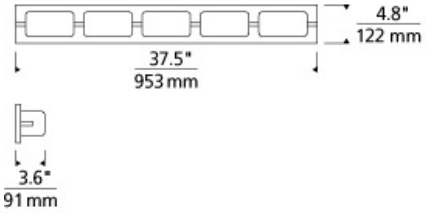

BATH COLLECTION

Arris 5-Light Bath

DESCRIPTION

The Arris LED bath light from Tech Lighting is a modern take on the classic three-, four-, and five-light vanity light fixtures. Featuring a handsome full-length backplate in your choice of high quality metallic finishes, its crisp metal details complement its frosted rectangular molded glass shades for a tailored, sophisticated look which fits design aesthetics ranging from clean contemporary to warm contemporary. In addition to each Arris bath light fixture being able to be mounted horizontally above a mirror, they also can be mounted vertically flanking a mirror or as a wall sconce light and are fully dimmable for creating the desired ambiance. Includes 50 watt, 2150 delivered lumen, 2700K LED module. Mounts horizontally or vertically. ADA compliant. Dimmable with low-voltage electronic dimmer.

INSTALLATION

This product can mount to either a 4" square electrical box with round plaster ring or an octagonal electrical box (not included).

WEIGHT

3.5-3.5lb / 1.59-1.59kg ±

chrome

satin nickel

ORDERING INFORMATION

700BCARS	LENGTH (A)	FINISH	LAMP
5	38"	C CHROME S SATIN NICKEL	-LED927 LED 90 CRI 2700K 120V

TECH LIGHTING®

7400 Linder Avenue
Skokie, Illinois 60077

T 847.410.4400
F 847.410.4500

Tech Lighting, L.L.C.

700BC ARS _____