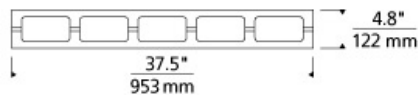

BATH COLLECTION

Arris 5-Light Bath

DESCRIPTION

The Arris LED bath light from Tech Lighting is a modern take on the classic three-, four-, and five-light vanity light fixtures. Featuring a handsome full-length backplate in your choice of high quality metallic finishes, its crisp metal details complement its frosted rectangular molded glass shades for a tailored, sophisticated look which fits design aesthetics ranging from clean contemporary to warm contemporary. In addition to each Arris bath light fixture being able to be mounted horizontally above a mirror, they also can be mounted vertically flanking a mirror or as a wall sconce light and are fully dimmable for creating the desired ambiance. Includes 50 watt, 2150 delivered lumen, 2700K LED module. Mounts horizontally or vertically. ADA compliant. Dimmable with low-voltage electronic dimmer.

INSTALLATION

This product can mount to either a 4" square electrical box with round plaster ring or an octagonal electrical box (not included).

WEIGHT

3.5-3.5lb / 1.59-1.59kg ±

chrome

satin nickel

ORDERING INFORMATION