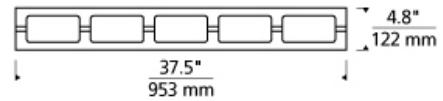

BATH COLLECTION

Arris 5-Light Bath

DESCRIPTION

The Arris LED bath light from Tech Lighting is a modern take on the classic three-, four-, and five-light vanity light fixtures. Featuring a handsome full-length backplate in your choice of high quality metallic finishes, its crisp metal details complement its frosted rectangular molded glass shades for a tailored, sophisticated look which fits design aesthetics ranging from clean contemporary to warm contemporary. In addition to each Arris bath light fixture being able to be mounted horizontally above a mirror, they also can be mounted vertically flanking a mirror or as a wall sconce light and are fully dimmable for creating the desired ambiance. Includes 50 watt, 2150 delivered lumen, 2700K LED module. Mounts horizontally or vertically. ADA compliant. Dimmable with low-voltage electronic dimmer.

INSTALLATION

This product can mount to either a 4" square electrical box with round plaster ring or an octagonal electrical box (not included).

WEIGHT

3.5-3.5lb / 1.59-1.59kg ±

ORDERING INFORMATION

700BCARS	LENGTH (A)	FINISH	LAMP
5	38"	C CHROME S SATIN NICKEL	-LED927 LED 90 CRI 2700K 120V

TECH LIGHTING®

7400 Linder Avenue
Skokie, Illinois 60077

T 847.410.4400
F 847.410.4500

Tech Lighting, L.L.C.

700BC ARS _____

FIXTURE TYPE: _____

JOB NAME: _____

NOTES: _____

_____

_____

©2018 Tech Lighting, L.L.C. All Rights Reserved. The "Tech Lighting" graphic is a registered trademark of Tech Lighting, L.L.C. Tech Lighting reserves the right to change specifications for product improvements without notification.