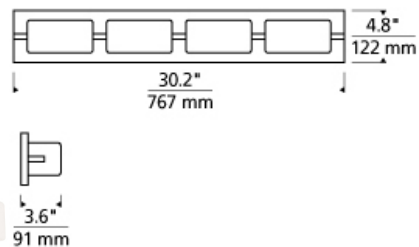

BATH COLLECTION

Arris 4-Light Bath

DESCRIPTION

The Arris LED bath light from Tech Lighting is a modern take on the classic three-, four-, and five-light vanity light fixtures. Featuring a handsome full-length backplate in your choice of high quality metallic finishes, its crisp metal details complement its frosted rectangular molded glass shades for a tailored, sophisticated look which fits design aesthetics ranging from clean contemporary to warm contemporary. In addition to each Arris bath light fixture being able to be mounted horizontally above a mirror, they also can be mounted vertically flanking a mirror or as a wall sconce light and are fully dimmable for creating the desired ambiance. Includes 40 watt, 1720 delivered lumen, 2700K LED module. Mounts horizontally or vertically. ADA compliant. Dimmable with low-voltage electronic dimmer.

INSTALLATION

This product can mount to either a 4" square electrical box with round plaster ring or an octagonal electrical box (not included).

WEIGHT

3-3lb / 1.36-1.36kg ±

chrome

satin nickel

ORDERING INFORMATION

700BCARS	LENGTH (A)	FINISH	LAMP
4	30.2"	C CHROME S SATIN NICKEL	-LED927 LED 90 CRI 2700K 120V

TECH LIGHTING®

7400 Linder Avenue
Skokie, Illinois 60077

T 847.410.4400
F 847.410.4500

Tech Lighting, L.L.C.

700BC ARS _____