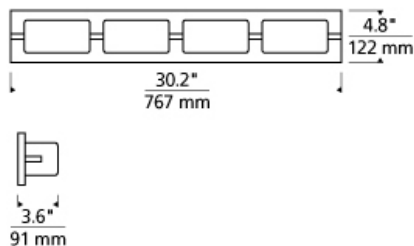

BATH COLLECTION

Arris 4-Light Bath LED ADA T20

DESCRIPTION

The Arris LED bath light from Tech Lighting is a modern take on the classic three-, four-, and five-light vanity light fixtures. Featuring a handsome full-length backplate in your choice of high quality metallic finishes, its crisp metal details complement its frosted rectangular molded glass shades for a tailored, sophisticated look which fits design aesthetics ranging from clean contemporary to warm contemporary. In addition to each Arris bath light fixture being able to be mounted horizontally above a mirror, they also can be mounted vertically flanking a mirror or as a wall sconce light and are fully dimmable for creating the desired ambiance. Includes 40 watt, 1720 delivered lumen, 2700K LED module. Mounts horizontally or vertically. ADA compliant. Dimmable with low-voltage electronic dimmer.

INSTALLATION

This product can mount to either a 4" square electrical box with round plaster ring or an octagonal electrical box (not included).

WEIGHT

3-3lb / 1.36-1.36kg ±

chrome

satin nickel

ORDERING INFORMATION

700BCARS	LENGTH (A)	FINISH	LAMP
4	30.2"	C CHROME S SATIN NICKEL	-LED927 LED 90 CRI 2700K 120V

TECH LIGHTING®

7400 Linder Avenue T 847.410.4400
Skokie, Illinois 60077 F 847.410.4500

Tech Lighting, L.L.C.

700BC ARS _____