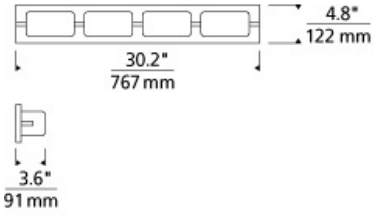

BATH COLLECTION

Arris 4-Light Bath

DESCRIPTION

The Arris LED bath light from Tech Lighting is a modern take on the classic three-, four-, and five-light vanity light fixtures. Featuring a handsome full-length backplate in your choice of high quality metallic finishes, its crisp metal details complement its frosted rectangular molded glass shades for a tailored, sophisticated look which fits design aesthetics ranging from clean contemporary to warm contemporary. In addition to each Arris bath light fixture being able to be mounted horizontally above a mirror, they also can be mounted vertically flanking a mirror or as a wall sconce light and are fully dimmable for creating the desired ambiance. Includes 40 watt, 1720 delivered lumen, 2700K LED module. Mounts horizontally or vertically. ADA compliant. Dimmable with low-voltage electronic dimmer.

INSTALLATION

This product can mount to either a 4" square electrical box with round plaster ring or an octagonal electrical box (not included).

WEIGHT

3-3lb / 1.36-1.36kg ±

ORDERING INFORMATION

700BCARS	LENGTH (A)	FINISH	LAMP
4	30.2"	C CHROME S SATIN NICKEL	-LED927 LED 90 CRI 2700K 120V

TECH LIGHTING®

7400 Linder Avenue
Skokie, Illinois 60077

T 847.410.4400
F 847.410.4500

Tech Lighting, L.L.C.

700BC ARS _____

FIXTURE TYPE: _____

JOB NAME: _____

NOTES: _____

_____

_____

©2017 Tech Lighting, L.L.C. All Rights Reserved. The "Tech Lighting" graphic is a registered trademark of Tech Lighting, L.L.C. Tech Lighting reserves the right to change specifications for product improvements without notification.