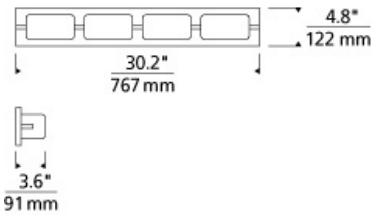

BATH COLLECTION

Arris 4-Light Bath

DESCRIPTION

The Arris LED bath light from Tech Lighting is a modern take on the classic three-, four-, and five-light vanity light fixtures. Featuring a handsome full-length backplate in your choice of high quality metallic finishes, its crisp metal details complement its frosted rectangular molded glass shades for a tailored, sophisticated look which fits design aesthetics ranging from clean contemporary to warm contemporary. In addition to each Arris bath light fixture being able to be mounted horizontally above a mirror, they also can be mounted vertically flanking a mirror or as a wall sconce light and are fully dimmable for creating the desired ambiance. Includes 40 watt, 1720 delivered lumen, 2700K LED module. Mounts horizontally or vertically. ADA compliant. Dimmable with low-voltage electronic dimmer.

INSTALLATION

This product can mount to either a 4" square electrical box with round plaster ring or an octagonal electrical box (not included).

WEIGHT

3-3lb / 1.36-1.36kg ±

chrome

satin nickel

ORDERING INFORMATION

700BCARS	LENGTH (A)	FINISH	LAMP
4	30.2"	C CHROME S SATIN NICKEL	-LED927 LED 90 CRI 2700K 120V

TECH LIGHTING®

7400 Linder Avenue
Skokie, Illinois 60077

T 847.410.4400
F 847.410.4500

Tech Lighting, L.L.C.

700BC ARS _____