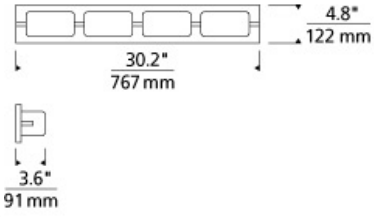

BATH COLLECTION

Arris 4-Light Bath

DESCRIPTION

The Arris LED bath light from Tech Lighting is a modern take on the classic three-, four-, and five-light vanity light fixtures. Featuring a handsome full-length backplate in your choice of high quality metallic finishes, its crisp metal details complement its frosted rectangular molded glass shades for a tailored, sophisticated look which fits design aesthetics ranging from clean contemporary to warm contemporary. In addition to each Arris bath light fixture being able to be mounted horizontally above a mirror, they also can be mounted vertically flanking a mirror or as a wall sconce light and are fully dimmable for creating the desired ambiance. Includes 40 watt, 1720 delivered lumen, 2700K LED module. Mounts horizontally or vertically. ADA compliant. Dimmable with low-voltage electronic dimmer.

INSTALLATION

This product can mount to either a 4" square electrical box with round plaster ring or an octagonal electrical box (not included).

WEIGHT

3-3lb / 1.36-1.36kg ±

chrome

satin nickel

ORDERING INFORMATION