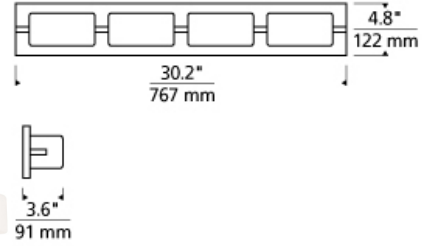

BATH COLLECTION

Arris 4-Light Bath

DESCRIPTION

The Arris LED bath light from Tech Lighting is a modern take on the classic three-, four-, and five-light vanity light fixtures. Featuring a handsome full-length backplate in your choice of high quality metallic finishes, its crisp metal details complement its frosted rectangular molded glass shades for a tailored, sophisticated look which fits design aesthetics ranging from clean contemporary to warm contemporary. In addition to each Arris bath light fixture being able to be mounted horizontally above a mirror, they also can be mounted vertically flanking a mirror or as a wall sconce light and are fully dimmable for creating the desired ambiance. Includes 40 watt, 1720 delivered lumen, 2700K LED module. Mounts horizontally or vertically. ADA compliant. Dimmable with low-voltage electronic dimmer.

INSTALLATION

This product can mount to either a 4" square electrical box with round plaster ring or an octagonal electrical box (not included).

WEIGHT

3-3lb / 1.36-1.36kg ±

chrome

satin nickel

ORDERING INFORMATION

700BCARS	LENGTH (A)	FINISH	LAMP
4	30.2"	C CHROME S SATIN NICKEL	-LED927 LED 90 CRI 2700K 120V

TECH LIGHTING®

7400 Linder Avenue
Skokie, Illinois 60077

T 847.410.4400
F 847.410.4500

Tech Lighting, L.L.C.

700BC ARS _____