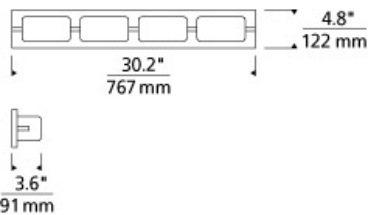

BATH COLLECTION

Arris 4-Light Bath

DESCRIPTION

The Arris LED bath light from Tech Lighting is a modern take on the classic three-, four-, and five-light vanity light fixtures. Featuring a handsome full-length backplate in your choice of high quality metallic finishes, its crisp metal details complement its frosted rectangular molded glass shades for a tailored, sophisticated look which fits design aesthetics ranging from clean contemporary to warm contemporary. In addition to each Arris bath light fixture being able to be mounted horizontally above a mirror, they also can be mounted vertically flanking a mirror or as a wall sconce light and are fully dimmable for creating the desired ambiance. Includes 40 watt, 1720 delivered lumen, 2700K LED module. Mounts horizontally or vertically. ADA compliant. Dimmable with low-voltage electronic dimmer.

INSTALLATION

This product can mount to either a 4" square electrical box with round plaster ring or an octagonal electrical box (not included).

WEIGHT

3-3lb / 1.36-1.36kg ±

chrome

satin nickel

ORDERING INFORMATION

700BCARS	LENGTH (A)	FINISH	LAMP
4	30.2"	C CHROME S SATIN NICKEL	-LED927 LED 90 CRI 2700K 120V

TECH LIGHTING®

7400 Linder Avenue
Skokie, Illinois 60077

T 847.410.4400
F 847.410.4500

Tech Lighting, L.L.C.

700BC ARS _____