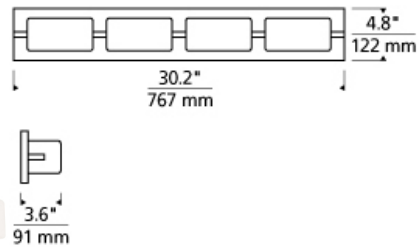

BATH COLLECTION

Arris 4-Light Bath LED ADA T20

DESCRIPTION

The Arris LED bath light from Tech Lighting is a modern take on the classic three-, four-, and five-light vanity light fixtures. Featuring a handsome full-length backplate in your choice of high quality metallic finishes, its crisp metal details complement its frosted rectangular molded glass shades for a tailored, sophisticated look which fits design aesthetics ranging from clean contemporary to warm contemporary. In addition to each Arris bath light fixture being able to be mounted horizontally above a mirror, they also can be mounted vertically flanking a mirror or as a wall sconce light and are fully dimmable for creating the desired ambiance. Includes 40 watt, 1720 delivered lumen, 2700K LED module. Mounts horizontally or vertically. ADA compliant. Dimmable with low-voltage electronic dimmer.

INSTALLATION

This product can mount to either a 4" square electrical box with round plaster ring or an octagonal electrical box (not included).

WEIGHT

3-3lb / 1.36-1.36kg ±

chrome

satın nickel

ORDERING INFORMATION

700BCARS	LENGTH (A)	FINISH	LAMP
4	30.2"	C CHROME S SATIN NICKEL	-LED927 LED 90 CRI 2700K 120V

TECH LIGHTING®

7400 Linder Avenue
Skokie, Illinois 60077

T 847.410.4400
F 847.410.4500

Tech Lighting, L.L.C.

700BC ARS _____