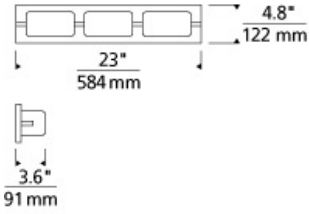

BATH COLLECTION

Arris 3-Light Bath

DESCRIPTION

The Arris LED bath light from Tech Lighting is a modern take on the classic three-, four-, and five-light vanity light fixtures. Featuring a handsome full-length backplate in your choice of high quality metallic finishes, its crisp metal details complement its frosted rectangular molded glass shades for a tailored, sophisticated look which fits design aesthetics ranging from clean contemporary to warm contemporary. In addition to each Arris bath light fixture being able to be mounted horizontally above a mirror, they also can be mounted vertically flanking a mirror or as a wall sconce light and are fully dimmable for creating the desired ambiance. Includes 30 watt, 1290 delivered lumen, 2700K LED module. Mounts horizontally or vertically. ADA compliant. Dimmable with low-voltage electronic dimmer.

INSTALLATION

This product can mount to either a 4" square electrical box with round plaster ring or an octagonal electrical box (not included).

WEIGHT

2.4-2.4lb / 1.09-1.09kg ±

ORDERING INFORMATION

700BCARS	LENGTH (A)	FINISH	LAMP
3	22"	C CHROME S SATIN NICKEL	-LED927 LED 90 CRI 2700K 120V

TECH LIGHTING®

7400 Linder Avenue
Skokie, Illinois 60077

T 847.410.4400
F 847.410.4500

Tech Lighting, L.L.C.

700BC ARS _____

FIXTURE TYPE: _____

JOB NAME: _____

NOTES: _____

_____

_____

©2017 Tech Lighting, L.L.C. All Rights Reserved. The "Tech Lighting" graphic is a registered trademark of Tech Lighting, L.L.C. Tech Lighting reserves the right to change specifications for product improvements without notification.