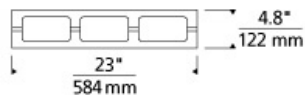

BATH COLLECTION

Arris 3-Light Bath

DESCRIPTION

The Arris LED bath light from Tech Lighting is a modern take on the classic three-, four-, and five-light vanity light fixtures. Featuring a handsome full-length backplate in your choice of high quality metallic finishes, its crisp metal details complement its frosted rectangular molded glass shades for a tailored, sophisticated look which fits design aesthetics ranging from clean contemporary to warm contemporary. In addition to each Arris bath light fixture being able to be mounted horizontally above a mirror, they also can be mounted vertically flanking a mirror or as a wall sconce light and are fully dimmable for creating the desired ambiance. Includes 30 watt, 1290 delivered lumen, 2700K LED module. Mounts horizontally or vertically. ADA compliant. Dimmable with low-voltage electronic dimmer.

INSTALLATION

This product can mount to either a 4" square electrical box with round plaster ring or an octagonal electrical box (not included).

WEIGHT

2.4-2.4lb / 1.09-1.09kg ±

satin nickel