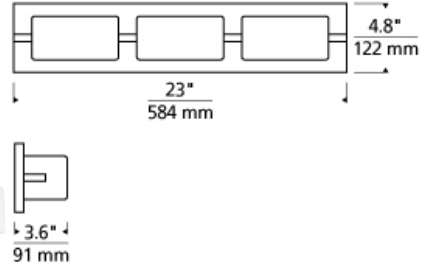

BATH COLLECTION

Arris 3-Light Bath

DESCRIPTION

The Arris LED bath light from Tech Lighting is a modern take on the classic three-, four-, and five-light vanity light fixtures. Featuring a handsome full-length backplate in your choice of high quality metallic finishes, its crisp metal details complement its frosted rectangular molded glass shades for a tailored, sophisticated look which fits design aesthetics ranging from clean contemporary to warm contemporary. In addition to each Arris bath light fixture being able to be mounted horizontally above a mirror, they also can be mounted vertically flanking a mirror or as a wall sconce light and are fully dimmable for creating the desired ambiance. Includes 30 watt, 1290 delivered lumen, 2700K LED module. Mounts horizontally or vertically. ADA compliant. Dimmable with low-voltage electronic dimmer.

INSTALLATION

This product can mount to either a 4" square electrical box with round plaster ring or an octagonal electrical box (not included).

WEIGHT

2-2.5lb / 0.91-1.13kg ±

chrome

satin nickel

ORDERING INFORMATION