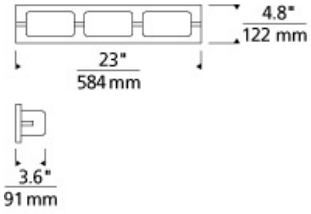

BATH COLLECTION

Arris 3-Light Bath

DESCRIPTION

The Arris LED bath light from Tech Lighting is a modern take on the classic three-, four-, and five-light vanity light fixtures. Featuring a handsome full-length backplate in your choice of high quality metallic finishes, its crisp metal details complement its frosted rectangular molded glass shades for a tailored, sophisticated look which fits design aesthetics ranging from clean contemporary to warm contemporary. In addition to each Arris bath light fixture being able to be mounted horizontally above a mirror, they also can be mounted vertically flanking a mirror or as a wall sconce light and are fully dimmable for creating the desired ambiance. Includes 30 watt, 1290 delivered lumen, 2700K LED module. Mounts horizontally or vertically. ADA compliant. Dimmable with low-voltage electronic dimmer.

INSTALLATION

This product can mount to either a 4" square electrical box with round plaster ring or an octagonal electrical box (not included).

WEIGHT

2.4-2.4lb / 1.09-1.09kg ±

ORDERING INFORMATION

700BCARS	LENGTH (A)	FINISH	LAMP
3	22"	C CHROME S SATIN NICKEL	-LED927 LED 90 CRI 2700K 120V

TECH LIGHTING®

7400 Linder Avenue
Skokie, Illinois 60077

T 847.410.4400
F 847.410.4500

Tech Lighting, L.L.C.

700BC ARS _____

FIXTURE TYPE: _____

JOB NAME: _____

NOTES: _____

_____

_____

©2017 Tech Lighting, L.L.C. All Rights Reserved. The "Tech Lighting" graphic is a registered trademark of Tech Lighting, L.L.C. Tech Lighting reserves the right to change specifications for product improvements without notification.