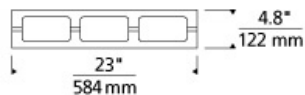

BATH COLLECTION

Arris 3-Light Bath

DESCRIPTION

The Arris LED bath light from Tech Lighting is a modern take on the classic three-, four-, and five-light vanity light fixtures. Featuring a handsome full-length backplate in your choice of high quality metallic finishes, its crisp metal details complement its frosted rectangular molded glass shades for a tailored, sophisticated look which fits design aesthetics ranging from clean contemporary to warm contemporary. In addition to each Arris bath light fixture being able to be mounted horizontally above a mirror, they also can be mounted vertically flanking a mirror or as a wall sconce light and are fully dimmable for creating the desired ambiance. Includes 30 watt, 1290 delivered lumen, 2700K LED module. Mounts horizontally or vertically. ADA compliant. Dimmable with low-voltage electronic dimmer.

INSTALLATION

This product can mount to either a 4" square electrical box with round plaster ring or an octagonal electrical box (not included).

WEIGHT

2.4-2.4lb / 1.09-1.09kg ±

chrome

satin nickel

ORDERING INFORMATION