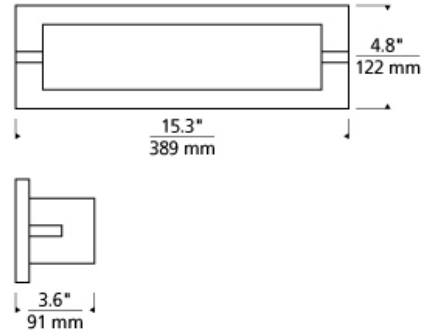

BATH COLLECTION

Arris 1-Light Wall/Bath

DESCRIPTION

The Arris LED bath light from Tech Lighting is a modern take on the classic three-, four-, and five-light vanity light fixtures. Featuring a handsome full-length backplate in your choice of high quality metallic finishes, its crisp metal details complement its frosted rectangular molded glass shades for a tailored, sophisticated look which fits design aesthetics ranging from clean contemporary to warm contemporary. In addition to each Arris bath light fixture being able to be mounted horizontally above a mirror, they also can be mounted vertically flanking a mirror or as a wall sconce light and are fully dimmable for creating the desired ambiance. Includes 25 watt, 860 delivered lumen, 2700K LED module. Mounts horizontally or vertically. ADA compliant. Dimmable with low-voltage electronic dimmer.

INSTALLATION

This product can mount to either a 4" square electrical box with round plaster ring or an octagonal electrical box (not included).

WEIGHT

2-2.5lb / 0.91-1.13kg ±

chrome

satin nickel

ORDERING INFORMATION

700BCARS	LENGTH (A)	FINISH	LAMP
1	15"	C CHROME S SATIN NICKEL	-LED927 LED 90 CRI 2700K 120V

TECH LIGHTING®

7400 Linder Avenue
Skokie, Illinois 60077

T 847.410.4400
F 847.410.4500

Tech Lighting, L.L.C.

700BC ARS _____