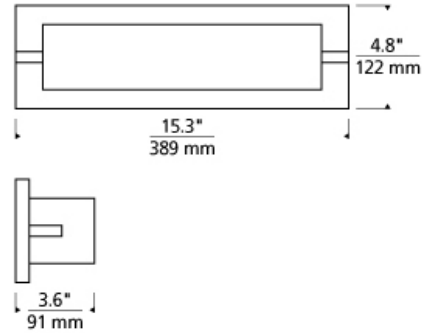

BATH COLLECTION

Arris 1-Light Wall/Bath LED ADA T20

DESCRIPTION

The Arris LED bath light from Tech Lighting is a modern take on the classic three-, four-, and five-light vanity light fixtures. Featuring a handsome full-length backplate in your choice of high quality metallic finishes, its crisp metal details complement its frosted rectangular molded glass shades for a tailored, sophisticated look which fits design aesthetics ranging from clean contemporary to warm contemporary. In addition to each Arris bath light fixture being able to be mounted horizontally above a mirror, they also can be mounted vertically flanking a mirror or as a wall sconce light and are fully dimmable for creating the desired ambiance. Includes 25 watt, 860 delivered lumen, 2700K LED module. Mounts horizontally or vertically. ADA compliant. Dimmable with low-voltage electronic dimmer.

INSTALLATION

This product can mount to either a 4" square electrical box with round plaster ring or an octagonal electrical box (not included).

WEIGHT

2-2.5lb / 0.91-1.13kg ±

chrome

satin nickel

ORDERING INFORMATION

700BCARS	LENGTH (A)	FINISH	LAMP
1	15"	C CHROME S SATIN NICKEL	-LED927 LED 90 CRI 2700K 120V

TECH LIGHTING®

7400 Linder Avenue
Skokie, Illinois 60077

T 847.410.4400
F 847.410.4500

Tech Lighting, L.L.C.

700BC ARS _____