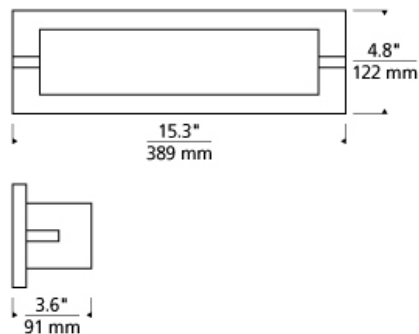

BATH COLLECTION

Arris 1-Light Wall/Bath LED ADA T20

DESCRIPTION

The Arris LED bath light from Tech Lighting is a modern take on the classic three-, four-, and five-light vanity light fixtures. Featuring a handsome full-length backplate in your choice of high quality metallic finishes, its crisp metal details complement its frosted rectangular molded glass shades for a tailored, sophisticated look which fits design aesthetics ranging from clean contemporary to warm contemporary. In addition to each Arris bath light fixture being able to be mounted horizontally above a mirror, they also can be mounted vertically flanking a mirror or as a wall sconce light and are fully dimmable for creating the desired ambiance. Includes 25 watt, 860 delivered lumen, 2700K LED module. Mounts horizontally or vertically. ADA compliant. Dimmable with low-voltage electronic dimmer.

INSTALLATION

This product can mount to either a 4" square electrical box with round plaster ring or an octagonal electrical box (not included).

WEIGHT

2-2.5lb / 0.91-1.13kg ±

chrome

satin nickel

ORDERING INFORMATION

700BCARS	LENGTH (A)	FINISH	LAMP
1	15"	C CHROME S SATIN NICKEL	-LED927 LED 90 CRI 2700K 120V

TECH LIGHTING®

7400 Linder Avenue
Skokie, Illinois 60077

T 847.410.4400
F 847.410.4500

Tech Lighting, L.L.C.

700BC ARS _____