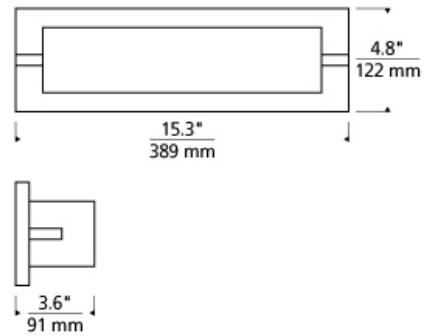

BATH COLLECTION

Arris 1-Light Wall/Bath LED ADA T20

DESCRIPTION

The Arris LED bath light from Tech Lighting is a modern take on the classic three-, four-, and five-light vanity light fixtures. Featuring a handsome full-length backplate in your choice of high quality metallic finishes, its crisp metal details complement its frosted rectangular molded glass shades for a tailored, sophisticated look which fits design aesthetics ranging from clean contemporary to warm contemporary. In addition to each Arris bath light fixture being able to be mounted horizontally above a mirror, they also can be mounted vertically flanking a mirror or as a wall sconce light and are fully dimmable for creating the desired ambiance. Includes 25 watt, 860 delivered lumen, 2700K LED module. Mounts horizontally or vertically. ADA compliant. Dimmable with low-voltage electronic dimmer.

INSTALLATION

This product can mount to either a 4" square electrical box with round plaster ring or an octagonal electrical box (not included).

WEIGHT

2-2.5lb / 0.91-1.13kg ±

chrome

satn nickel

ORDERING INFORMATION

700BCARS	LENGTH (A)	FINISH	LAMP
1	15"	C CHROME S SATIN NICKEL	-LED927 LED 90 CRI 2700K 120V

TECH LIGHTING®

7400 Linder Avenue
Skokie, Illinois 60077

T 847.410.4400
F 847.410.4500

Tech Lighting, L.L.C.

700BC ARS _____