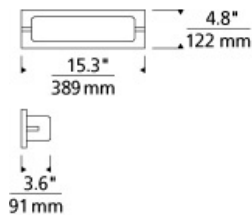

BATH COLLECTION

Arris 1-Light Wall/Bath

DESCRIPTION

The Arris LED bath light from Tech Lighting is a modern take on the classic three-, four-, and five-light vanity light fixtures. Featuring a handsome full-length backplate in your choice of high quality metallic finishes, its crisp metal details complement its frosted rectangular molded glass shades for a tailored, sophisticated look which fits design aesthetics ranging from clean contemporary to warm contemporary. In addition to each Arris bath light fixture being able to be mounted horizontally above a mirror, they also can be mounted vertically flanking a mirror or as a wall sconce light and are fully dimmable for creating the desired ambiance. Includes 25 watt, 860 delivered lumen, 2700K LED module. Mounts horizontally or vertically. ADA compliant. Dimmable with low-voltage electronic dimmer.

INSTALLATION

This product can mount to either a 4" square electrical box with round plaster ring or an octagonal electrical box (not included).

WEIGHT

2.2-2.2lb / 1-1kg ±

chrome

satin nickel

ORDERING INFORMATION

700BCARS	LENGTH (A)	FINISH	LAMP
1	15"	C CHROME S SATIN NICKEL	-LED927 LED 90 CRI 2700K 120V

TECH LIGHTING®

7400 Linder Avenue
Skokie, Illinois 60077

T 847.410.4400
F 847.410.4500

Tech Lighting, L.L.C.

700BC ARS _____