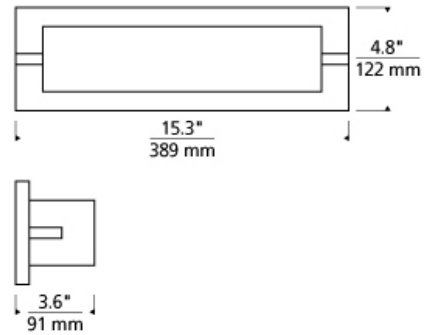

BATH COLLECTION

Arris 1-Light Wall/Bath

DESCRIPTION

The Arris LED bath light from Tech Lighting is a modern take on the classic three-, four-, and five-light vanity light fixtures. Featuring a handsome full-length backplate in your choice of high quality metallic finishes, its crisp metal details complement its frosted rectangular molded glass shades for a tailored, sophisticated look which fits design aesthetics ranging from clean contemporary to warm contemporary. In addition to each Arris bath light fixture being able to be mounted horizontally above a mirror, they also can be mounted vertically flanking a mirror or as a wall sconce light and are fully dimmable for creating the desired ambiance. Includes 25 watt, 860 delivered lumen, 2700K LED module. Mounts horizontally or vertically. ADA compliant. Dimmable with low-voltage electronic dimmer.

INSTALLATION

This product can mount to either a 4" square electrical box with round plaster ring or an octagonal electrical box (not included).

WEIGHT

2-2.5lb / 0.91-1.13kg ±

chrome

satin nickel

ORDERING INFORMATION

700BCARS	LENGTH (A)	FINISH	LAMP
1	15"	C CHROME S SATIN NICKEL	-LED927 LED 90 CRI 2700K 120V

TECH LIGHTING®

7400 Linder Avenue
Skokie, Illinois 60077

T 847.410.4400
F 847.410.4500

Tech Lighting, L.L.C.

700BC ARS _____