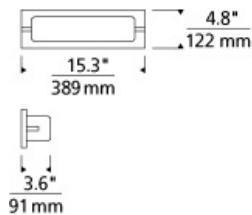

BATH COLLECTION

Arris 1-Light Wall/Bath

DESCRIPTION

The Arris LED bath light from Tech Lighting is a modern take on the classic three-, four-, and five-light vanity light fixtures. Featuring a handsome full-length backplate in your choice of high quality metallic finishes, its crisp metal details complement its frosted rectangular molded glass shades for a tailored, sophisticated look which fits design aesthetics ranging from clean contemporary to warm contemporary. In addition to each Arris bath light fixture being able to be mounted horizontally above a mirror, they also can be mounted vertically flanking a mirror or as a wall sconce light and are fully dimmable for creating the desired ambiance. Includes 25 watt, 860 delivered lumen, 2700K LED module. Mounts horizontally or vertically. ADA compliant. Dimmable with low-voltage electronic dimmer.

INSTALLATION

This product can mount to either a 4" square electrical box with round plaster ring or an octagonal electrical box (not included).

WEIGHT

2.2-2.2lb / 1-1kg ±

ORDERING INFORMATION

700BCARS	LENGTH (A)	FINISH	LAMP
1	15"	C CHROME S SATIN NICKEL	-LED927 LED 90 CRI 2700K 120V

TECH LIGHTING®

7400 Linder Avenue
Skokie, Illinois 60077

T 847.410.4400
F 847.410.4500

Tech Lighting, L.L.C.

700BC ARS _____

FIXTURE TYPE: _____

JOB NAME: _____

NOTES: _____

_____

_____

©2017 Tech Lighting, L.L.C. All Rights Reserved. The "Tech Lighting" graphic is a registered trademark of Tech Lighting, L.L.C. Tech Lighting reserves the right to change specifications for product improvements without notification.