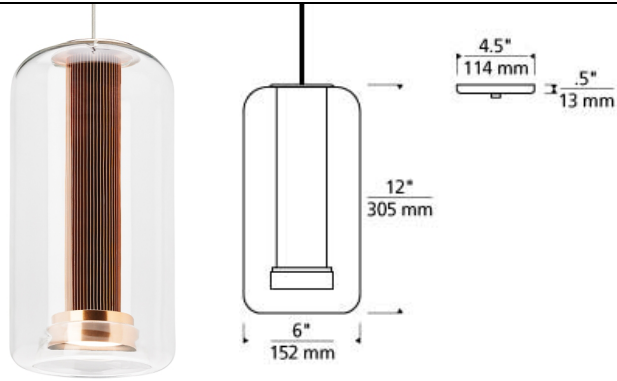

## Amira Pendant LED T20

### DESCRIPTION

The Amira LED Pendant from Tech Lighting is unique in that it is architecturally inspired making its features raw and bold in appearance due to its extruded aluminum heat sink. The transitional style of the Amira pendant features a natural color or anodized copper heat sink and optional hand-blown glass casing. The glass casing brings dimension to the slender centralized heat sink. A downward firing warm color dimming LED provides a punch of diffused task lighting to surfaces below. The task-oriented light distribution makes the Amira pendant perfect for a variety of applications including kitchen island lighting, while its modestly protracted size lends itself to being used in a home office setting or dining room. Includes 14.5 watt, 684 delivered lumen, 3000K-2200K Warm Color Dimming LED module. Fixture provided with six feet of field-cutttable cable. Dimmable with low-voltage electronic dimmer.

### INSTALLATION

This product can mount to either a 4" square electrical box with round plaster ring or an octagon electrical box.

### WEIGHT

2.5-3lb / 1.13-1.36kg ±

clear /  
copper

clear /  
satin nickel