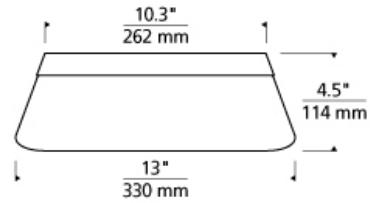

FLUSH & SEMI-FLUSH MOUNT

Ambist Flush Mount Ceiling

DESCRIPTION

The Ambist ceiling fixture by Tech Lighting exudes sophistication with its beautiful hand-blown glass shade and sleek Satin Nickel trim. The glass shade seamlessly aligns with the metal body which houses the downward firing LED light. A powerful yet controlled center beam provides general illumination as an indirect ring of light provides visual contrast as you peer through the glass. The Ambist scales at 4.5" in length and 13" in diameter making it ideal for living room lighting, bedroom room lighting and bathroom lighting. The Ambist ships with your choice of an integrated LED, both LED lamp options are fully dimmable to create the desired ambiance in your unique space. Includes 14 watt, 338 delivered lumen, 3000K LED module or Warm Color Dimming 3000K-2200K LED module (uplight remains static). Dimmable with low-voltage electronic dimmer.

smoke

INSTALLATION

This product can mount to either a 4" square electrical box with round plaster ring or an octagonal electrical box (not included).

WEIGHT

5-5.5lb / 2.27-2.49kg ±

clear /
satin nickel

smoke /
satin nickel