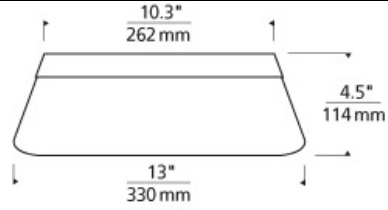

INSTALLATION

This product can mount to either a 4" square electrical box with round plaster ring or an octagonal electrical box (not included).

WEIGHT

5.34lb / 2.42kg ±

smoke

clear /
satin nickel

smoke /
satin nickel