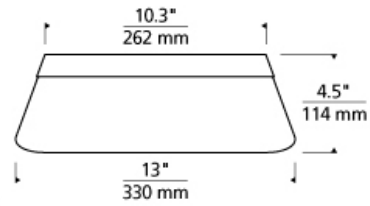

FLUSH & SEMI-FLUSH MOUNT

Ambist Flush Mount Ceiling LED T20

DESCRIPTION

The Ambist ceiling fixture by Tech Lighting exudes sophistication with its beautiful hand-blown glass shade and sleek Satin Nickel trim. The glass shade seamlessly aligns with the metal body which houses the downward firing LED light. A powerful yet controlled center beam provides general illumination as an indirect ring of light provides visual contrast as you peer through the glass. The Ambist scales at 4.5" in length and 13" in diameter making it ideal for living room lighting, bedroom room lighting and bathroom lighting. The Ambist ships with your choice of an integrated LED, both LED lamp options are fully dimmable to create the desired ambiance in your unique space. Includes 14 watt, 338 delivered lumen, 3000K LED module or Warm Color Dimming 3000K-2200K LED module (uplight remains static). Dimmable with low-voltage electronic dimmer.

smoke

INSTALLATION

This product can mount to either a 4" square electrical box with round plaster ring or an octagonal electrical box (not included).

WEIGHT

5-5.5lb / 2.27-2.49kg ±

clear /
satin nickel

smoke /
satin nickel