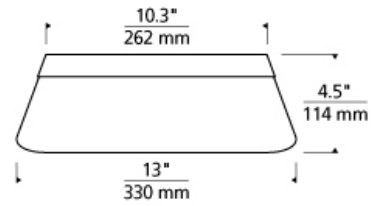

FLUSH & SEMI-FLUSH MOUNT

Ambist Flush Mount Ceiling LED T20

DESCRIPTION

The Ambist ceiling fixture by Tech Lighting exudes sophistication with its beautiful hand-blown glass shade and sleek Satin Nickel trim. The glass shade seamlessly aligns with the metal body which houses the downward firing LED light. A powerful yet controlled center beam provides general illumination as an indirect ring of light provides visual contrast as you peer through the glass. The Ambist scales at 4.5" in length and 13" in diameter making it ideal for living room lighting, bedroom room lighting and bathroom lighting. The Ambist ships with your choice of an integrated LED, both LED lamp options are fully dimmable to create the desired ambiance in your unique space. Includes 14 watt, 338 delivered lumen, 3000K LED module or Warm Color Dimming 3000K-2200K LED module (uplight remains static). Dimmable with low-voltage electronic dimmer.

smoke

INSTALLATION

This product can mount to either a 4" square electrical box with round plaster ring or an octagonal electrical box (not included).

WEIGHT

5-5.5lb / 2.27-2.49kg ±

clear /
satin nickel

smoke /
satin nickel