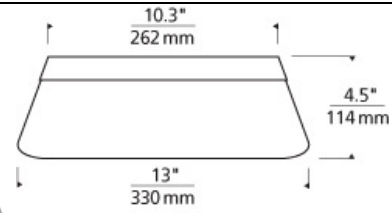

INSTALLATION

This product can mount to either a 4" square electrical box with round plaster ring or an octagonal electrical box (not included).

WEIGHT

5.34lb / 2.42kg ±

smoke

clear /
satin nickel

smoke /
satin nickel