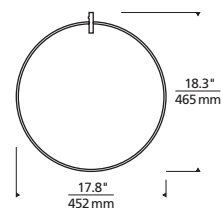

## SPECIFICATIONS

FIXTURE HEIGHT	7.1"
FIXTURE DIAMETER	3.6"
WEIGHT	7.1 lbs
CORD LENGTH	144"
DELIVERED LUMENS	200 each
WATTS	9 each
VOLTAGE	120v
DIMMING	ELV, Triac
LIGHT DISTRIBUTION	Omnidirectional
MOUNTING OPTIONS	4" square or octagon electrical box
CCT	3000K, 2200K or Warm Color Dimming 3000K-2200K LED module
CRI	90+
GENERAL LISTING	ETL
FIELD SERVICABLE LED	Yes
CONSTRUCTION	Aluminum, Optic Crystal
FINISH	Aged Brass, Black, Satin Nickel
LED LIFETIME	50,000 to L70
WARRANTY	5 years

700LOCUSR	SIZE	CANOPY FINISH
13	13" SMALL	R AGED BRASS
18	18" MEDIUM	B BLACK
23	23" LARGE	S SATIN NICKEL
		W WHITE