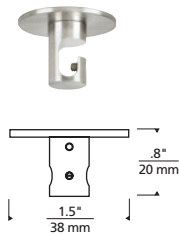

SWAG HOOK OPTION

Use as a creative tool to gracefully change a pendant's point of suspension from the mounting canopy to any point on the ceiling. Order one for each pendant.

700TDSWG	FINISH
R	AGED BRASS
Z	ANTIQUÉ BRONZE
B	BLACK
S	SATIN NICKEL
W	WHITE