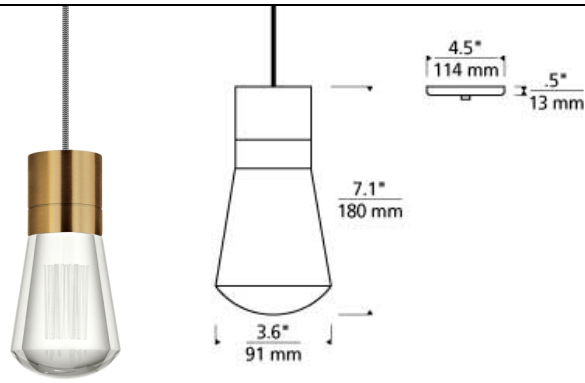

### DESCRIPTION

The classic Edison-style squirrel cage lamp is reincarnated here as a modern socket and cord-style LED pendant light. The Alva pendant light from Tech Lighting features a powerful downward-firing LED that is smartly hidden within the "socket" then combined with a solid "bulb" of pure optic crystal. Intricately detailed "filaments" are laser-etched into the crystal for a visually intriguing light fixture. Includes 9 watt, 135 delivered lumen, 3000K, 2200K or Warm Color Dimming 3000K-2200K LED module. Dimmable with low-voltage electronic dimmer. Fixture provided with 12 feet of field-cuttable cloth cord.

### WEIGHT

3.66lb / 1.66kg ±

clear crystal