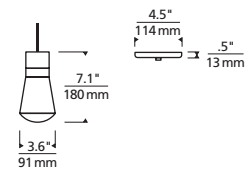

pendant

1-LIGHT PENDANT

3-LIGHT CHANDELIER

7-LIGHT CHANDELIER

11-LIGHT CHANDELIER

LOCUS ACCESSORY