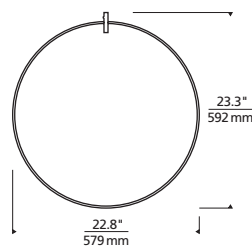

## SPECIFICATIONS

FIXTURE HEIGHT	7.1"
FIXTURE DIAMETER	3.6"
WEIGHT	7.1 lbs
CORD LENGTH	144"
DELIVERED LUMENS	200 each
WATTS	9 each
VOLTAGE	120v
DIMMING	ELV, Triac
LIGHT DISTRIBUTION	Omnidirectional
MOUNTING OPTIONS	4" square or octagon electrical box
CCT	3000K, 2200K or Warm Color Dimming 3000K-2200K LED module
CRI	90+
GENERAL LISTING	ETL
FIELD SERVICABLE LED	Yes
CONSTRUCTION	Aluminum, Optic Crystal
FINISH	Aged Brass, Black, Satin Nickel
LED LIFETIME	50,000 to L70
WARRANTY	5 years

700LOCUSR	SIZE	CANOPY FINISH
13	13" SMALL	R AGED BRASS
18	18" MEDIUM	B BLACK
23	23" LARGE	S SATIN NICKEL
		W WHITE