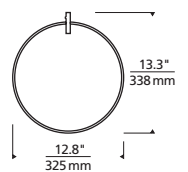

## SPECIFICATIONS

FIXTURE HEIGHT	7.1"
FIXTURE DIAMETER	3.6"
WEIGHT	7.1 lbs
CORD LENGTH	144"
DELIVERED LUMENS	200 each
WATTS	9 each
VOLTAGE	120v
DIMMING	ELV, Triac
LIGHT DISTRIBUTION	Omnidirectional
MOUNTING OPTIONS	4" square or octagon electrical box
CCT	3000K, 2200K or Warm Color Dimming 3000K-2200K LED module
CRI	90+
GENERAL LISTING	ETL
FIELD SERVICABLE LED	Yes
CONSTRUCTION	Aluminum, Optic Crystal
FINISH	Aged Brass, Black, Satin Nickel
LED LIFETIME	50,000 to L70
WARRANTY	5 years

700LOCUSR	SIZE	CANOPY FINISH
13	13" SMALL	R AGED BRASS
18	18" MEDIUM	B BLACK
23	23" LARGE	S SATIN NICKEL
		W WHITE