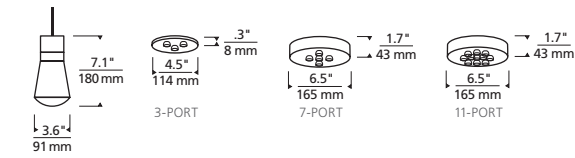

chandelier