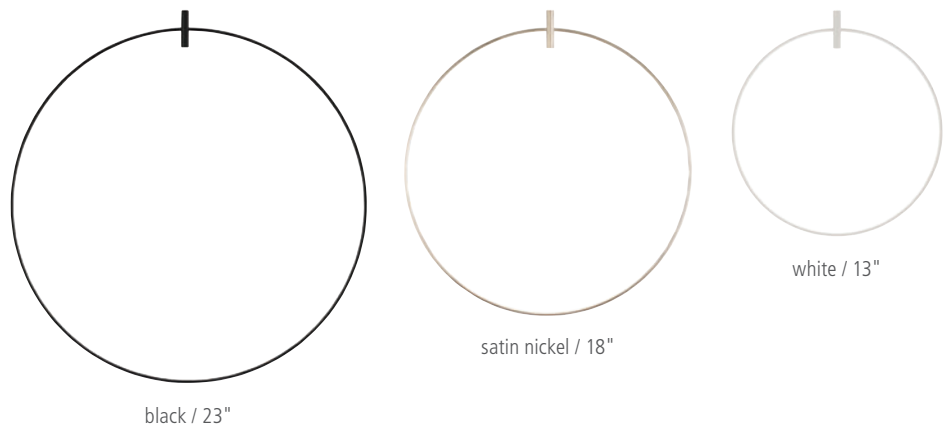

LOCUS ACCESSORY OPTIONS

Available in three sizes, this clean, circular accessory adds dimension and scale as it frames Tech Lighting's socket and cord style pendants including Mina, SoCo and Alva (sold separately).

700LOCUSR	SIZE	CANOPY FINISH
13	13" SMALL	R AGED BRASS
18	18" MEDIUM	B BLACK
23	23" LARGE	S SATIN NICKEL
		W WHITE