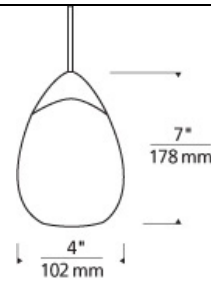

### WEIGHT

3.08lb / 1.4kg ±

brown

smoke

steel blue

white

smoke