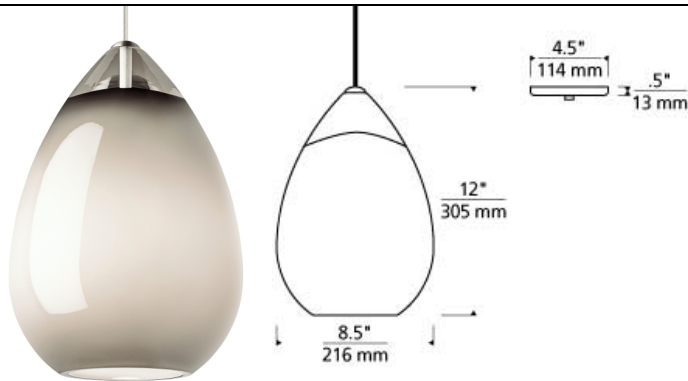

## Alina Grande Pendant LED T20

### DESCRIPTION

The clean tear dropped shape of the Alina Pendant from Tech Lighting is masterfully hand-blown in Poland to feature a beautiful draw at its crown. Skilled Polish artisans labor to mold the Alina into its signature smooth teardrop silhouette. Light is artfully diffused inside of the warm colored glass. At 7 1/2" in height, this modestly scaled pendant is the ideal size for kitchen island lighting, bath lighting flanking a vanity or installed as a modern interpretation of a chandelier in a foyer or dining room. Three contemporary glass colors include Smoke, steel Blue and White. The Alina pendant may be used in conjunction with the Monorail system to add a larger range of design concepts customization's. Rated for (1) 75 watt max, E26 medium based lamp (Lamp Not Included). LED includes 9.5 watt, 800 delivered lumens, 2700K medium base LED A19 lamp/ Dimmable with LED compatible dimmer. Fixture provided with six feet of field-cuttable cable. LED version dimmable with an LED compatible dimmer.