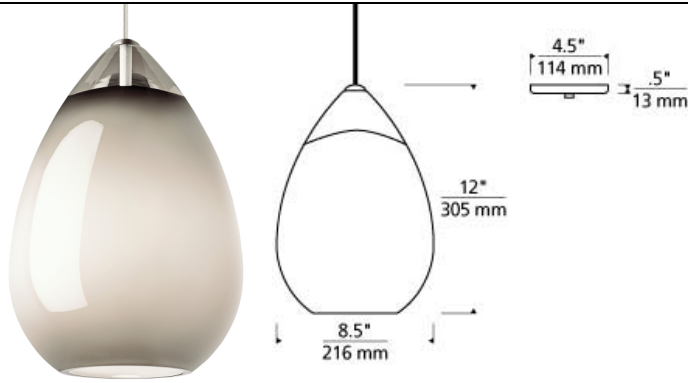

LINE - VOLTAGE PENDANTS / SUSPENSION

Alina Grande Pendant

DESCRIPTION

The clean tear dropped shape of the Alina Pendant from Tech Lighting is masterfully hand-blown in Poland to feature a beautiful draw at its crown. Skilled Polish artisans labor to mold the Alina into its signature smooth teardrop silhouette. Light is artfully diffused inside of the warm colored glass. At 7 1/2" in height, this modestly scaled pendant is the ideal size for kitchen island lighting, bath lighting flanking a vanity or installed as a modern interpretation of a chandelier in a foyer or dining room. Three contemporary glass colors include Smoke, steel Blue and White. The Alina pendant may be used in conjunction with the Monorail system to add a larger range of design concepts customization's. Rated for (1) 75 watt max, E26 medium based lamp (Lamp Not Included). LED includes 9.5 watt, 800 delivered lumens, 2700K medium base LED A19 lamp/ Dimmable with LED compatible dimmer. Fixture provided with six feet of field-cuttable cable. LED version dimmable with an LED compatible dimmer.

INSTALLATION

This product can mount to either a 4" square electrical box with round plaster ring or an octagon electrical box.

OTHER

TD includes 4.5" Round Canopy.

ACCESSORIES & OPTICAL CONTROLS

Line-voltage Swag Hook

WEIGHT

7.5-8lb / 3.4-3.63kg ±

smoke

white

steel blue

ORDERING INFORMATION

700 SYSTEM	ALIGP	COLOR	FINISH	LAMP
TD	LINE-VOLTAGE PENDANTS/SUSPENSION	K SMOKE U STEEL BLUE W WHITE	Z ANTIQUE BRONZE B BLACK S SATIN NICKEL W WHITE	NO LAMP -LED927 A19 LED 90 CRI 2700K 120V (T20/T24)