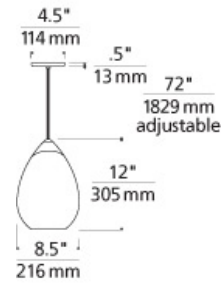

LINE - VOLTAGE PENDANTS / SUSPENSION

Alina Grande Pendant

DESCRIPTION

This elegant, large scale Alina Grande pendant light from Tech Lighting is masterfully hand-blown to feature a beautiful clear draw at the crown of the ample, flowing teardrop silhouette. Incandescent version includes 120 volt, 53 watt medium base A19 lamp. LED version includes 9.5 watt, 800 delivered lumen, 2700K medium base LED A19 lamp. Fixture provided with six feet of field-cuttable cable. Incandescent version dimmable with standard incandescent dimmer. LED version dimmable with an LED compatible dimmer. Consult lamp manufacturer for more information

INSTALLATION

This product can mount to either a 4" square electrical box with round plaster ring or an octagon electrical box.

OTHER

TD includes 4.5" Round Canopy.

ACCESSORIES & OPTICAL CONTROLS

Line-voltage Swag Hook