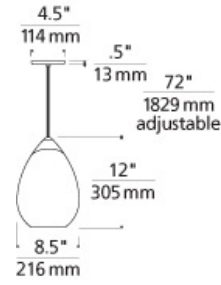

LINE - VOLTAGE PENDANTS / SUSPENSION

Alina Grande Pendant

DESCRIPTION

This elegant, large scale Alina Grande pendant light from Tech Lighting is masterfully hand-blown to feature a beautiful clear draw at the crown of the ample, flowing teardrop silhouette. Incandescent version includes 120 volt, 53 watt medium base A19 lamp. LED version includes 9.5 watt, 800 delivered lumen, 2700K medium base LED A19 lamp. Fixture provided with six feet of field-cuttable cable. Incandescent version dimmable with standard incandescent dimmer. LED version dimmable with an LED compatible dimmer. Consult lamp manufacturer for more information

INSTALLATION

This product can mount to either a 4" square electrical box with round plaster ring or an octagon electrical box.

OTHER

TD includes 4.5" Round Canopy.

ACCESSORIES & OPTICAL CONTROLS

Line-voltage Swag Hook