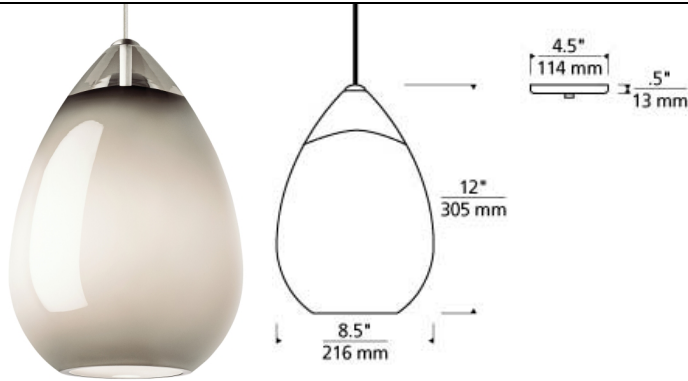

LINE - VOLTAGE PENDANTS / SUSPENSION

Alina Grande Pendant

DESCRIPTION

The clean tear dropped shape of the Alina Pendant from Tech Lighting is masterfully hand-blown in Poland to feature a beautiful draw at its crown. Skilled Polish artisans labor to mold the Alina into its signature smooth teardrop silhouette. Light is artfully diffused inside of the warm colored glass. At 7 1/2" in height, this modestly scaled pendant is the ideal size for kitchen island lighting, bath lighting flanking a vanity or installed as a modern interpretation of a chandelier in a foyer or dining room. Three contemporary glass colors include Smoke, steel Blue and White. The Alina pendant may be used in conjunction with the Monorail system to add a larger range of design concepts customization's. Rated for (1) 75 watt max, E26 medium based lamp (Lamp Not Included). LED includes 9.5 watt, 800 delivered lumens, 2700K medium base LED A19 lamp/ Dimmable with LED compatible dimmer. Fixture provided with six feet of field-cuttable cable. LED version dimmable with an LED compatible dimmer.

INSTALLATION

This product can mount to either a 4" square electrical box with round plaster ring or an octagon electrical box.

OTHER

TD includes 4.5" Round Canopy.

ACCESSORIES & OPTICAL CONTROLS

Line-voltage Swag Hook

WEIGHT

7.5-8lb / 3.4-3.63kg ±

smoke

white

steel blue

ORDERING INFORMATION

700 SYSTEM	ALIGP	COLOR	FINISH	LAMP
TD	LINE-VOLTAGE PENDANTS/SUSPENSION	K SMOKE U STEEL BLUE W WHITE	Z ANTIQUE BRONZE B BLACK S SATIN NICKEL W WHITE	NO LAMP -LED927 A19 LED 90 CRI 2700K 120V (T20/T24)