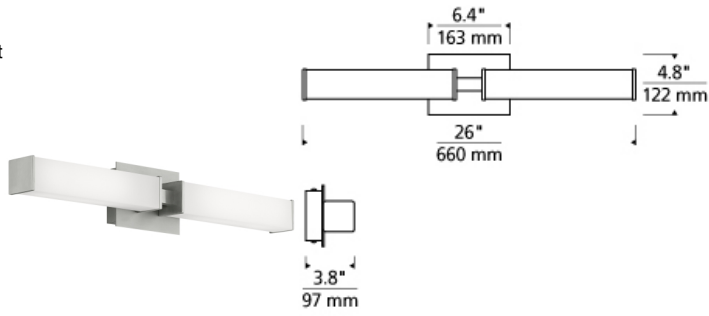

BATH COLLECTION

Alden Bath

LED FL ADA T20

DESCRIPTION

Dual linear acrylic shades providing both task and ambient light are accented by a minimal metal body and sleek metal endcaps in the Alden bath light fixture from Tech Lighting. Includes two GX24Q-2 base 18 watt triple tube compact fluorescent lamps (electronic ballast included) or 20 watt, 1200 net lumen, 3000K LED modules. LED version dimmable with low-voltage electronic dimmer. May be mounted horizontally or vertically. ADA compliant.

INSTALLATION

This product can mount to either a 4" square electrical box with round plaster ring or an octagonal electrical box. May be mounted horizontally or vertically. For wall mount use only.

WEIGHT

4-4.5lb / 1.81-2.04kg ±

acrylic

bronze

chrome

satin nickel

ORDERING INFORMATION

700BCALD COLOR

FINISH