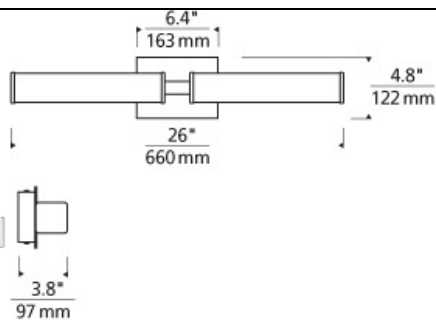

BATH COLLECTION

Alden Bath

DESCRIPTION

Dual linear acrylic shades providing both task and ambient light are accented by a minimal metal body and sleek metal endcaps in the Alden bath light fixture from Tech Lighting. Includes two GX24Q-2 base 18 watt triple tube compact fluorescent lamps (electronic ballast included) or 20 watt, 1200 net lumen, 3000K LED modules. LED version dimmable with low-voltage electronic dimmer. May be mounted horizontally or vertically. ADA compliant.

INSTALLATION

This product can mount to either a 4" square electrical box with round plaster ring or an octagonal electrical box. May be mounted horizontally or vertically. For wall mount use only.

WEIGHT

4.03lb / 1.83kg ±

acrylic

bronze

chrome

satin nickel

ORDERING INFORMATION

700BCALD COLOR	FINISH	LAMP
Y ACRYLIC	Z ANTIQUE BRONZE C CHROME S SATIN NICKEL	-CF COMPACT FLUORESCENT 120V -CF277 COMPACT FLUORESCENT 277V -LED830 LED 80 CRI 3000K 120V -LED830-277 LED 80 CRI 3000K 277V

TECH LIGHTING®
7400 Linder Avenue T 847.410.4400
Skokie, Illinois 60077 F 847.410.4500
Tech Lighting, L.L.C.

700BCALD _____

FIXTURE TYPE: _____

JOB NAME: _____

NOTES: _____

_____

_____