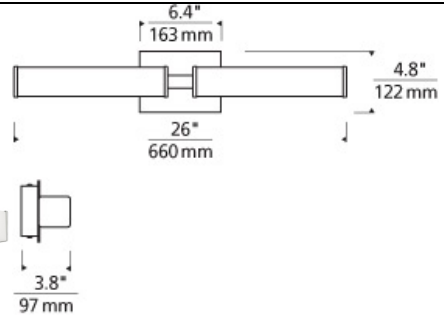

BATH COLLECTION

Alden Bath

DESCRIPTION

Dual linear acrylic shades providing both task and ambient light are accented by a minimal metal body and sleek metal endcaps in the Alden bath light fixture from Tech Lighting. Includes two GX24Q-2 base 18 watt triple tube compact fluorescent lamps (electronic ballast included) or 20 watt, 1200 net lumen, 3000K LED modules. LED version dimmable with low-voltage electronic dimmer. May be mounted horizontally or vertically. ADA compliant.

INSTALLATION

This product can mount to either a 4" square electrical box with round plaster ring or an octagonal electrical box. May be mounted horizontally or vertically. For wall mount use only.

WEIGHT