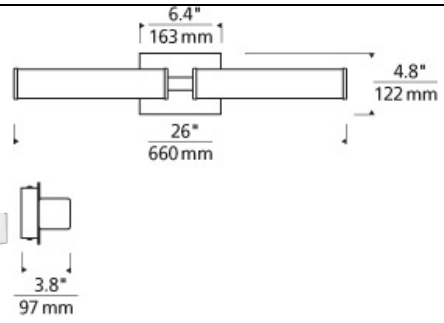

BATH COLLECTION

Alden Bath

DESCRIPTION

Dual linear acrylic shades providing both task and ambient light are accented by a minimal metal body and sleek metal endcaps in the Alden bath light fixture from Tech Lighting. Includes two GX24Q-2 base 18 watt triple tube compact fluorescent lamps (electronic ballast included) or 20 watt, 1200 net lumen, 3000K LED modules. LED version dimmable with low-voltage electronic dimmer. May be mounted horizontally or vertically. ADA compliant.

INSTALLATION

This product can mount to either a 4" square electrical box with round plaster ring or an octagonal electrical box. May be mounted horizontally or vertically. For wall mount use only.

WEIGHT

4.03lb / 1.83kg ±

acrylic

bronze

chrome

satin nickel

ORDERING INFORMATION

700BCALD COLOR	FINISH	LAMP
Y ACRYLIC	Z ANTIQUE BRONZE C CHROME S SATIN NICKEL	-CF COMPACT FLUORESCENT 120V -CF277 COMPACT FLUORESCENT 277V -LED830 LED 80 CRI 3000K 120V -LED830-277 LED 80 CRI 3000K 277V

TECH LIGHTING®

7400 Linder Avenue
Skokie, Illinois 60077

T 847.410.4400
F 847.410.4500

Tech Lighting, L.L.C.

700BCALD _____

FIXTURE TYPE: _____

JOB NAME: _____

NOTES: _____

_____

_____

©2017 Tech Lighting, L.L.C. All Rights Reserved. The "Tech Lighting" graphic is a registered trademark of Tech Lighting, L.L.C. Tech Lighting reserves the right to change specifications for product improvements without notification.