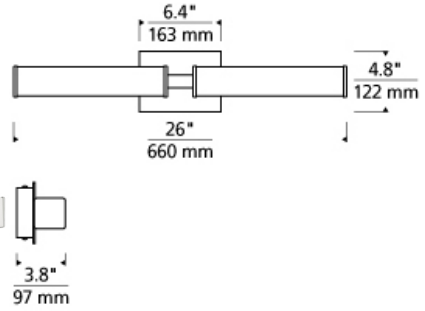

BATH COLLECTION

Alden Bath

DESCRIPTION

Dual linear acrylic shades providing both task and ambient light are accented by a minimal metal body and sleek metal endcaps in the Alden bath light fixture from Tech Lighting. Includes two GX24Q-2 base 18 watt triple tube compact fluorescent lamps (electronic ballast included) or 20 watt, 1200 net lumen, 3000K LED modules. LED version dimmable with low-voltage electronic dimmer. May be mounted horizontally or vertically. ADA compliant.

INSTALLATION

This product can mount to either a 4" square electrical box with round plaster ring or an octagonal electrical box. May be mounted horizontally or vertically. For wall mount use only.

WEIGHT

4-4.5lb / 1.81-2.04kg ±

acrylic

bronze

chrome

satin nickel

ORDERING INFORMATION

700BCALD COLOR	FINISH	LAMP
Y ACRYLIC	Z ANTIQUE BRONZE C CHROME S SATIN NICKEL	-CF COMPACT FLUORESCENT 120V -CF277 COMPACT FLUORESCENT 277V -LED830 LED 80 CRI 3000K 120V -LED830-277 LED 80 CRI 3000K 277V