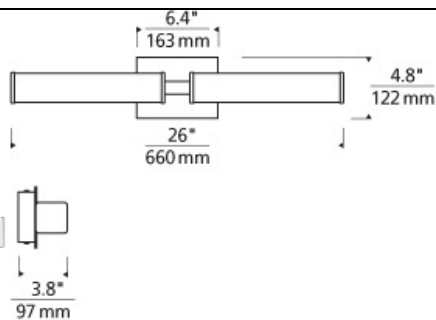

BATH COLLECTION

Alden Bath

DESCRIPTION

Dual linear acrylic shades providing both task and ambient light are accented by a minimal metal body and sleek metal endcaps in the Alden bath light fixture from Tech Lighting. Includes two GX24Q-2 base 18 watt triple tube compact fluorescent lamps (electronic ballast included) or 20 watt, 1200 net lumen, 3000K LED modules. LED version dimmable with low-voltage electronic dimmer. May be mounted horizontally or vertically. ADA compliant.

INSTALLATION

This product can mount to either a 4" square electrical box with round plaster ring or an octagonal electrical box. May be mounted horizontally or vertically. For wall mount use only.

WEIGHT