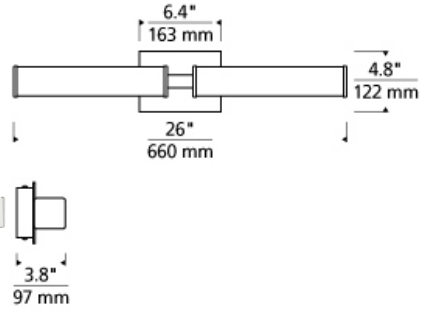

BATH COLLECTION

Alden Bath

DESCRIPTION

Dual linear acrylic shades providing both task and ambient light are accented by a minimal metal body and sleek metal endcaps in the Alden bath light fixture from Tech Lighting. Includes two GX24Q-2 base 18 watt triple tube compact fluorescent lamps (electronic ballast included) or 20 watt, 1200 net lumen, 3000K LED modules. LED version dimmable with low-voltage electronic dimmer. May be mounted horizontally or vertically. ADA compliant.

INSTALLATION

This product can mount to either a 4" square electrical box with round plaster ring or an octagonal electrical box. May be mounted horizontally or vertically. For wall mount use only.

WEIGHT

4-4.5lb / 1.81-2.04kg ±

acrylic

bronze

chrome

satin nickel

ORDERING INFORMATION

700BCALD COLOR	FINISH	LAMP
Y ACRYLIC	Z ANTIQUE BRONZE C CHROME S SATIN NICKEL	-CF COMPACT FLUORESCENT 120V -CF277 COMPACT FLUORESCENT 277V -LED830 LED 80 CRI 3000K 120V -LED830-277 LED 80 CRI 3000K 277V

TECH LIGHTING®

7400 Linder Avenue
Skokie, Illinois 60077

T 847.410.4400
F 847.410.4500

Tech Lighting, L.L.C.

700BCALD _____

FIXTURE TYPE: _____

JOB NAME: _____

NOTES: _____

_____

_____

©2018 Tech Lighting, L.L.C. All Rights Reserved. The "Tech Lighting" graphic is a registered trademark of Tech Lighting, L.L.C. Tech Lighting reserves the right to change specifications for product improvements without notification.