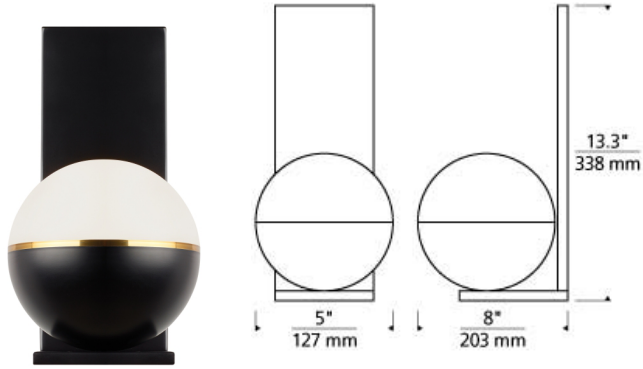

WALL COLLECTION

Akova Wall LED T20

DESCRIPTION

Inspired by mid-century design, the Akova LED wall sconce light from Tech Lighting elevates the simple sphere into an elegant contemporary statement. Distinctly divided into three unified regions, each fixture features a metal housing available in three on-trend finishes that is briefly separated from an incredibly smooth acrylic diffuser by a complementary decorative metal band. At 7" in diameter, this wall sconce light has a distinct presence in the spaces it illuminates and can be used in combination with coordinating Akova ceiling light or Akova pendant lights as accent lighting within a contemporary kitchen or dining room. Includes 14 watt, 556 delivered lumen, 2700K or 3000K LED module.

INSTALLATION

This product can mount to either a 4" square electrical box with round plaster ring or an octagonal electrical box (not included).

WEIGHT

6-6.5lb / 2.72-2.95kg ±

aged brass /
bright brass

matte black /
aged brass