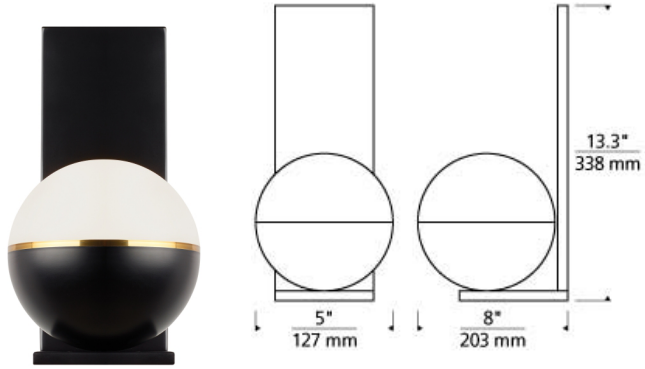

WALL COLLECTION

Akova Wall LED T20

DESCRIPTION

Inspired by mid-century design, the Akova LED wall sconce light from Tech Lighting elevates the simple sphere into an elegant contemporary statement. Distinctly divided into three unified regions, each fixture features a metal housing available in three on-trend finishes that is briefly separated from an incredibly smooth acrylic diffuser by a complementary decorative metal band. At 7" in diameter, this wall sconce light has a distinct presence in the spaces it illuminates and can be used in combination with coordinating Akova ceiling light or Akova pendant lights as accent lighting within a contemporary kitchen or dining room. Includes 14 watt, 556 delivered lumen, 2700K or 3000K LED module. Dimmable with low-voltage electronic or triac dimmer.

INSTALLATION

This product can mount to either a 4" square electrical box with round plaster ring or an octagonal electrical box (not included).

WEIGHT

6-6.5lb / 2.72-2.95kg ±

ORDERING INFORMATION

700WSAKV COLOR

LAMP

RR AGED BRASS/BRIGHT BRASS

-LED927 LED 90 CRI 2700K 120V

BR MATTE BLACK/AGED BRASS

WC MATTE WHITE/CHROME

TECH LIGHTING®

7400 Linder Avenue
Skokie, Illinois 60077

T 847.410.4400
F 847.410.4500

Tech Lighting, L.L.C.

700WS AKV _____

FIXTURE TYPE: _____

JOB NAME: _____

NOTES: _____

_____

_____

©2018 Tech Lighting, L.L.C. All Rights Reserved. The "Tech Lighting" graphic is a registered trademark of Tech Lighting, L.L.C. Tech Lighting reserves the right to change specifications for product improvements without notification.