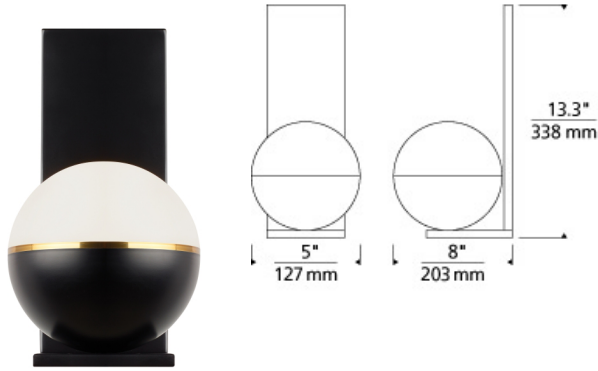

### DESCRIPTION

Inspired by mid-century design, the Akova LED wall sconce light from Tech Lighting elevates the simple sphere into an elegant contemporary statement. Distinctly divided into three unified regions, each fixture features a metal housing available in three on-trend finishes that is briefly separated from an incredibly smooth acrylic diffuser by a complementary decorative metal band. At 7" in diameter, this wall sconce light has a distinct presence in the spaces it illuminates and can be used in combination with coordinating Akova ceiling light or Akova pendant lights as accent lighting within a contemporary kitchen or dining room. Includes 14 watt, 640 delivered lumen, 2700K or 3000K LED module.

### WEIGHT

6.34-6.34lb / 2.88-2.88kg ±

aged brass /  
bright brass

matte black /  
aged brass

matte white /  
chrome