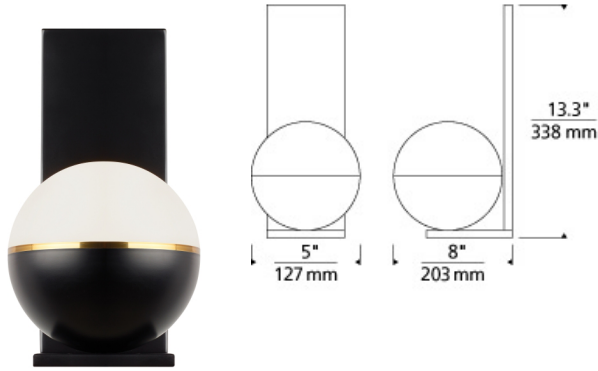

WALL COLLECTION

Akova Wall

DESCRIPTION

Inspired by mid-century design, the Akova LED wall sconce light from Tech Lighting elevates the simple sphere into an elegant contemporary statement. Distinctly divided into three unified regions, each fixture features a metal housing available in three on-trend finishes that is briefly separated from an incredibly smooth acrylic diffuser by a complementary decorative metal band. At 7" in diameter, this wall sconce light has a distinct presence in the spaces it illuminates and can be used in combination with coordinating Akova ceiling light or Akova pendant lights as accent lighting within a contemporary kitchen or dining room. Includes 14 watt, 556 delivered lumen, 2700K or 3000K LED module.

INSTALLATION

This product can mount to either a 4" square electrical box with round plaster ring or an octagonal electrical box (not included).

WEIGHT

6.34-6.34lb / 2.88-2.88kg ±

ORDERING INFORMATION

700WSAKV COLOR

LAMP

RR AGED BRASS/BRIGHT BRASS

BR MATTE BLACK/AGED BRASS

WC MATTE WHITE/CHROME

-LED927 LED 90 CRI 2700K 120V

TECH LIGHTING®
7400 Linder Avenue T 847.410.4400
Skokie, Illinois 60077 F 847.410.4500

Tech Lighting, L.L.C.

700WS AKV ____

FIXTURE TYPE: _____

JOB NAME: _____

NOTES: _____

_____

_____

©2017 Tech Lighting, L.L.C. All Rights Reserved. The "Tech Lighting" graphic is a registered trademark of Tech Lighting, L.L.C. Tech Lighting reserves the right to change specifications for product improvements without notification.