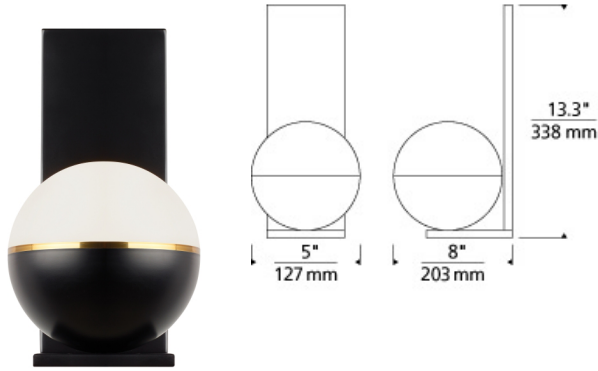

WALL COLLECTION

Akova Wall

DESCRIPTION

Inspired by mid-century design, the Akova LED wall sconce light from Tech Lighting elevates the simple sphere into an elegant contemporary statement. Distinctly divided into three unified regions, each fixture features a metal housing available in three on-trend finishes that is briefly separated from an incredibly smooth acrylic diffuser by a complementary decorative metal band. At 7" in diameter, this wall sconce light has a distinct presence in the spaces it illuminates and can be used in combination with coordinating Akova ceiling light or Akova pendant lights as accent lighting within a contemporary kitchen or dining room. Includes 14 watt, 556 delivered lumen, 2700K or 3000K LED module.

INSTALLATION

This product can mount to either a 4" square electrical box with round plaster ring or an octagonal electrical box (not included).

WEIGHT

6.34-6.34lb / 2.88-2.88kg ±

aged brass /
bright brass