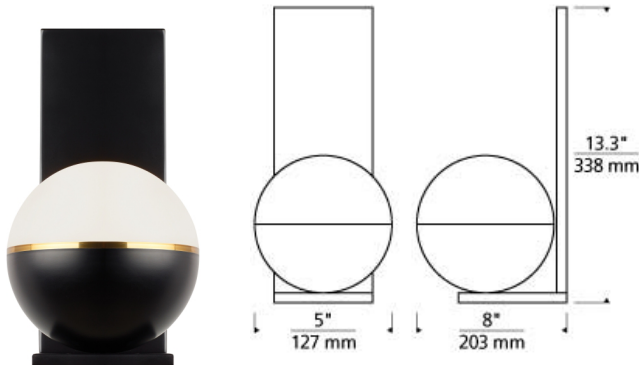

WALL COLLECTION

Akova Wall

DESCRIPTION

Inspired by mid-century design, the Akova LED wall sconce light from Tech Lighting elevates the simple sphere into an elegant contemporary statement. Distinctly divided into three unified regions, each fixture features a metal housing available in three on-trend finishes that is briefly separated from an incredibly smooth acrylic diffuser by a complementary decorative metal band. At 7" in diameter, this wall sconce light has a distinct presence in the spaces it illuminates and can be used in combination with coordinating Akova ceiling light or Akova pendant lights as accent lighting within a contemporary kitchen or dining room. Includes 14 watt, 556 delivered lumen, 2700K or 3000K LED module.

INSTALLATION

This product can mount to either a 4" square electrical box with round plaster ring or an octagonal electrical box (not included).

WEIGHT

6-6.5lb / 2.72-2.95kg ±

aged brass /
bright brass

matte black /
aged brass