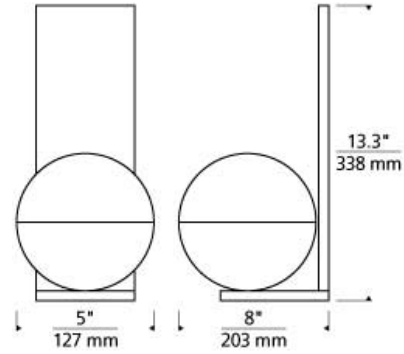

### WEIGHT

6-6.5lb / 2.72-2.95kg ±

aged brass /  
bright brass

matte black /  
aged brass

matte white /  
chrome