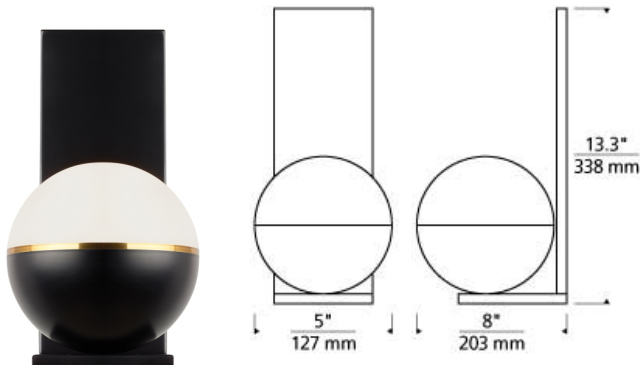

WALL COLLECTION

Akova Wall LED T20

DESCRIPTION

Inspired by mid-century design, the Akova LED wall sconce light from Tech Lighting elevates the simple sphere into an elegant contemporary statement. Distinctly divided into three unified regions, each fixture features a metal housing available in three on-trend finishes that is briefly separated from an incredibly smooth acrylic diffuser by a complementary decorative metal band. At 7" in diameter, this wall sconce light has a distinct presence in the spaces it illuminates and can be used in combination with coordinating Akova ceiling light or Akova pendant lights as accent lighting within a contemporary kitchen or dining room. Includes 14 watt, 556 delivered lumen, 2700K or 3000K LED module. Dimmable with low-voltage electronic or triac dimmer.

INSTALLATION

This product can mount to either a 4" square electrical box with round plaster ring or an octagonal electrical box (not included).

WEIGHT

6-6.5lb / 2.72-2.95kg ±

aged brass /
bright brass

matte black /
aged brass