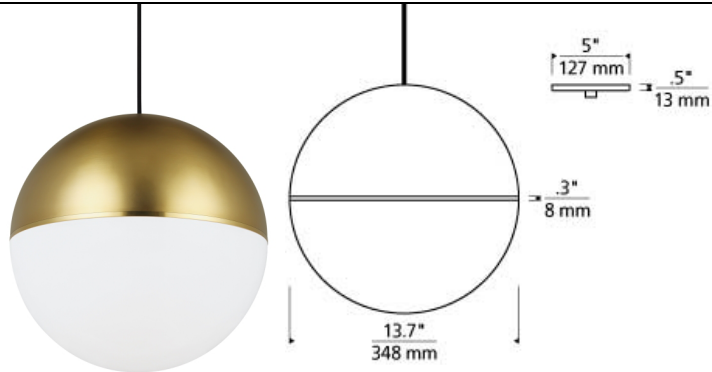

## DESCRIPTION

Transforming a sphere into mid-century art, the Akova Grande Pendant by Tech Lighting bands together contemporary finishes with a smooth acrylic diffuser to project a beautiful glow. Offered in two large scale sizes, 13" and 18" diameter the Akova Grande Pendant is an elegant contemporary design. Both sizes feature an upper metal housing in two finishes, aged brass and matte black, separated accented with a brass metal band. Also available as a smaller scale pendant, wall sconce and ceiling mount to complete the look. Lamping options are compatible with most dimmers. Refer to Dimming Chart for more information. (No Lamp) Rated for (1) 60 watt max. E26 medium base lamp (Not Included). LED 120 volt 17 watt, 1050 delivered lumens, 2700K, medium base LED A21 lamp. Dimmable with most LED compatible ELV and TRIAC dimmers. Fixture provided with 12 feet of field-cuttable black cloth cord.

## INSTALLATION

This product can mount to either a 4" square electrical box with round plaster ring or an octagon electrical box.