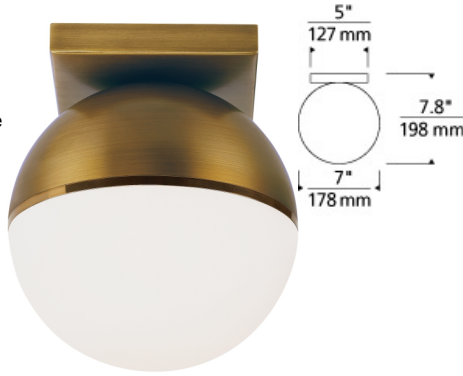

WALL COLLECTION

Akova Ceiling

DESCRIPTION

Inspired by mid-century design, the Akova ceiling light from Tech Lighting elevates the simple sphere into an elegant contemporary statement. Distinctly divided into three unified regions, each fixture features a metal housing available in three on-trend finishes that is briefly separated from an incredibly smooth acrylic diffuser by a complementary decorative metal band. This contemporary ceiling light has real presence in the spaces it illuminates, especially when used in combination with coordinating Akova wall sconce lights or Akova pendant lights within a contemporary kitchen, dining room or hallway. Includes 14 watt, 640 delivered lumen, 2700K LED module.

INSTALLATION

This product can mount to either a 4" square electrical box with round plaster ring or an octagonal electrical box (not included).

WEIGHT

2.2-2.2lb / 1-1kg ±

aged brass /
bright brass

matte black /
bright brass

matte white /
chrome

ORDERING INFORMATION

700FMAKV COLOR

LAMP

RR AGED BRASS/BRIGHT BRASS

-LED927 LED 90 CRI 2700K 120V

BR MATTE BLACK/AGED BRASS

WC MATTE WHITE/CHROME