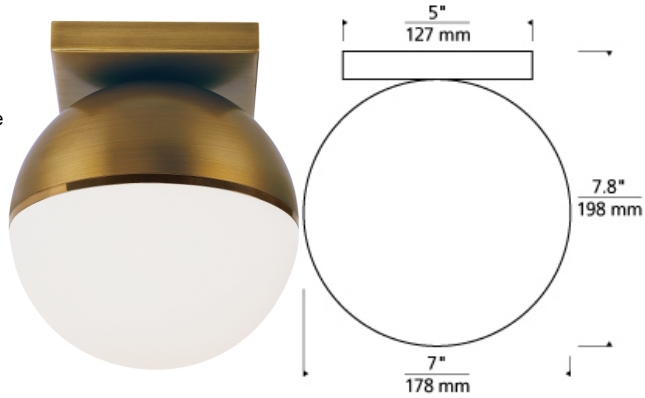

WALL COLLECTION

Akova Ceiling LED T20

DESCRIPTION

Inspired by mid-century design, the Akova ceiling light from Tech Lighting elevates the simple sphere into an elegant contemporary statement. Distinctly divided into three unified regions, each fixture features a metal housing available in three on-trend finishes that is briefly separated from an incredibly smooth acrylic diffuser by a complementary decorative metal band. This contemporary ceiling light has real presence in the spaces it illuminates, especially when used in combination with coordinating Akova wall sconce lights or Akova pendant lights within a contemporary kitchen, dining room or hallway. Includes 14 watt, 640 delivered lumen, 2700K LED module.

INSTALLATION

This product can mount to either a 4" square electrical box with round plaster ring or an octagonal electrical box (not included).

WEIGHT

2-2.5lb / 0.91-1.13kg ±

aged brass /
bright brass

matte black /
bright brass