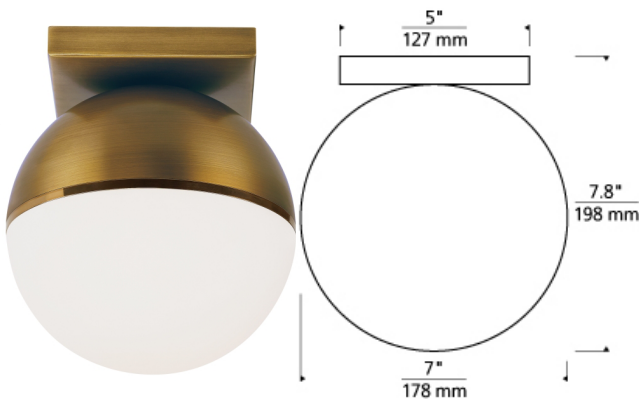

W A L L C O L L E C T I O N

**Akova Ceiling** LED T20

**DESCRIPTION**

Inspired by mid-century design, the Akova ceiling light from Tech Lighting elevates the simple sphere into an elegant contemporary statement. Distinctly divided into three unified regions, each fixture features a metal housing available in three on-trend finishes that is briefly separated from an incredibly smooth acrylic diffuser by a complementary decorative metal band. This contemporary ceiling light has real presence in the spaces it illuminates, especially when used in combination with coordinating Akova wall sconce lights or Akova pendant lights within a contemporary kitchen, dining room or hallway. Includes 14 watt, 640 delivered lumen, 2700K LED module.

**INSTALLATION**

This product can mount to either a 4" square electrical box with round plaster ring or an octagonal electrical box (not included).

**WEIGHT**

2-2.5lb / 0.91-1.13kg ±

aged brass /  
bright brass

matte black /  
bright brass

matte white /  
chrome

**ORDERING INFORMATION**

**700FMAKV** COLOR

LAMP

- RR AGED BRASS/BRIGHT BRASS
- BR MATTE BLACK/AGED BRASS
- WC MATTE WHITE/CHROME

-LED927 LED 90 CRI 2700K 120V