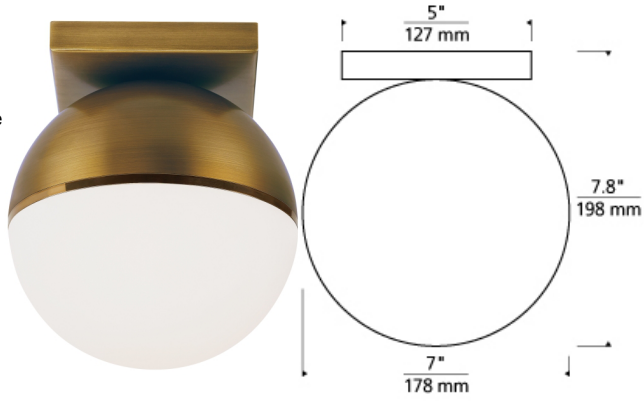

Akova Ceiling

DESCRIPTION

Inspired by mid-century design, the Akova ceiling light from Tech Lighting elevates the simple sphere into an elegant contemporary statement. Distinctly divided into three unified regions, each fixture features a metal housing available in three on-trend finishes that is briefly separated from an incredibly smooth acrylic diffuser by a complementary decorative metal band. This contemporary ceiling light has real presence in the spaces it illuminates, especially when used in combination with coordinating Akova wall sconce lights or Akova pendant lights within a contemporary kitchen, dining room or hallway. Includes 14 watt, 640 delivered lumen, 2700K LED module.

INSTALLATION

This product can mount to either a 4" square electrical box with round plaster ring or an octagonal electrical box (not included).

WEIGHT

2-2.5lb / 0.91-1.13kg ±

aged brass /
bright brass

matte black /
bright brass

matte white /
chrome

ORDERING INFORMATION

700FMAKV COLOR

LAMP

RR AGED BRASS/BRIGHT BRASS

-LED927 LED 90 CRI 2700K 120V

BR MATTE BLACK/AGED BRASS

WC MATTE WHITE/CHROME