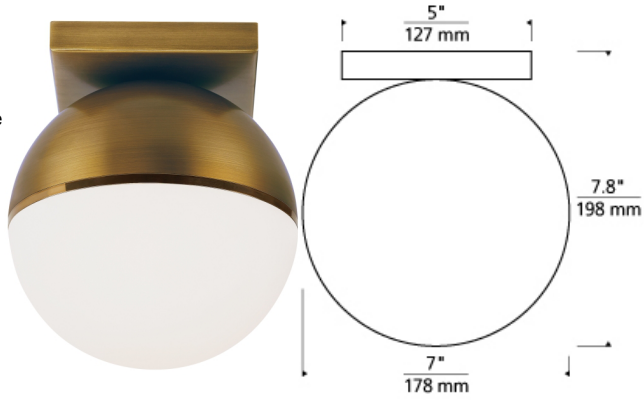

W A L L C O L L E C T I O N

Akova Ceiling LED T20

DESCRIPTION

Inspired by mid-century design, the Akova ceiling light from Tech Lighting elevates the simple sphere into an elegant contemporary statement. Distinctly divided into three unified regions, each fixture features a metal housing available in three on-trend finishes that is briefly separated from an incredibly smooth acrylic diffuser by a complementary decorative metal band. This contemporary ceiling light has real presence in the spaces it illuminates, especially when used in combination with coordinating Akova wall sconce lights or Akova pendant lights within a contemporary kitchen, dining room or hallway. Includes 14 watt, 640 delivered lumens, 2700K LED module. May be mounted on wall or ceiling. Dimmable with most LED compatible ELV and TRIAC dimmers. 120V.

INSTALLATION

This product can mount to either a 4" square electrical box with round plaster ring or an octagonal electrical box (not included).

WEIGHT

2-2.5lb / 0.91-1.13kg ±

aged brass / bright brass matte black / bright brass