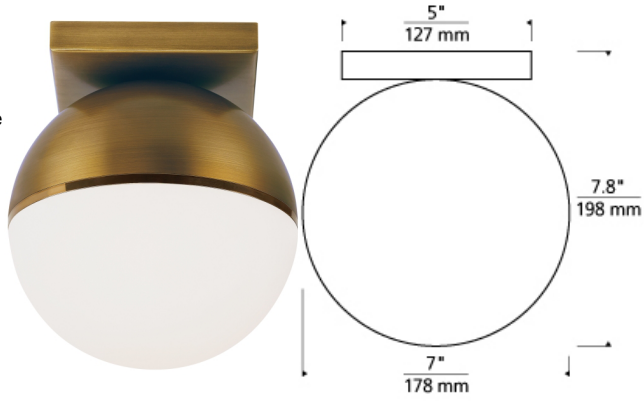

WALL COLLECTION

Akova Ceiling

DESCRIPTION

Inspired by mid-century design, the Akova ceiling light from Tech Lighting elevates the simple sphere into an elegant contemporary statement. Distinctly divided into three unified regions, each fixture features a metal housing available in three on-trend finishes that is briefly separated from an incredibly smooth acrylic diffuser by a complementary decorative metal band. This contemporary ceiling light has real presence in the spaces it illuminates, especially when used in combination with coordinating Akova wall sconce lights or Akova pendant lights within a contemporary kitchen, dining room or hallway. Includes 14 watt, 640 delivered lumen, 2700K LED module.

INSTALLATION

This product can mount to either a 4" square electrical box with round plaster ring or an octagonal electrical box (not included).

WEIGHT

2-2.5lb / 0.91-1.13kg ±

aged brass /
bright brass

matte black /
bright brass

matte white /
chrome

ORDERING INFORMATION

700FMAKV COLOR

LAMP

RR AGED BRASS/BRIGHT BRASS

-LED927 LED 90 CRI 2700K 120V

BR MATTE BLACK/AGED BRASS

WC MATTE WHITE/CHROME