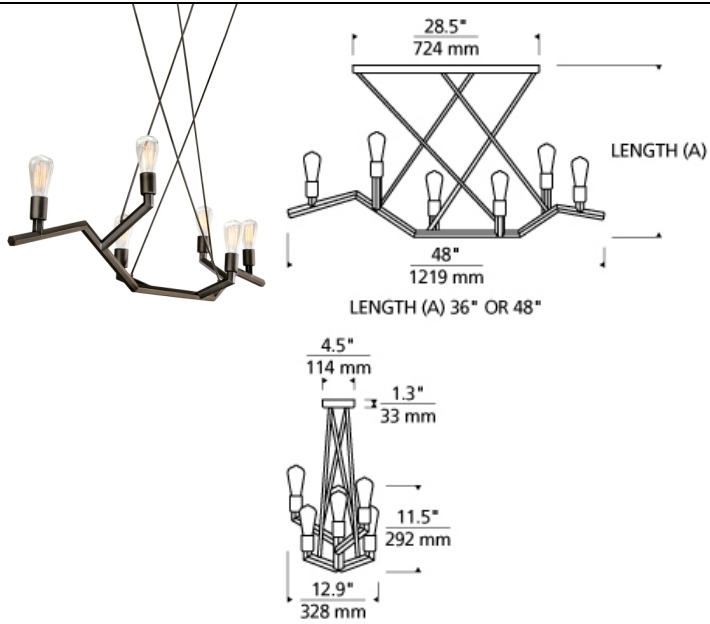

LINEAR SUSPENSION

Akimbo Linear Suspension T20

DESCRIPTION

Inspired by the beauty of leafless winter tree branches the Akimbo suspension piece by Tech Lighting features jagged lines and an asymmetrical shape. The classic Edison-style lamping adds warmth and a touch of visual stimulation to this liner nature inspired fixture. The Akimbo comes in two finishes, black and antique bronze both colors add warmth and charm to the Akimbo suspension fixture. Scaling at 48" long the Akimbo is ideal for dining room lighting, family room lighting and home office lighting. Available lamping options include energy efficient LED or no-lamp, leaving you the option to light this fixture with your preferred lamping. Available in two factory supplied stem lengths. Rated for (6) 120V, 60 watt, E26 medium base lamps (Lamp Not Included) LED includes (6) 120V, 3.5 watt, 300 delivered lumens (1800 total delivered lumens), 2700K medium base LED vintage Squirrel Cage lamps LED version dimmable with LED electronic dimmer.

INSTALLATION

This product can mount to either a 4" square electrical box with round plaster ring or an octagonal electrical box (not included).

WEIGHT

22.5-23lb / 10.21-10.43kg ±

antique bronze

black

ORDERING INFORMATION

700LSAKMB	LENGTH (A)	FINISH	LAMP
	36 36"	Z ANTIQUE BRONZE	NO LAMP
	48 48"	B BLACK	

7400 Linder Avenue T 847.410.4400
Skokie, Illinois 60077 F 847.410.4500

Tech Lighting, L.L.C.

700LSAKMB _____

FIXTURE TYPE: _____