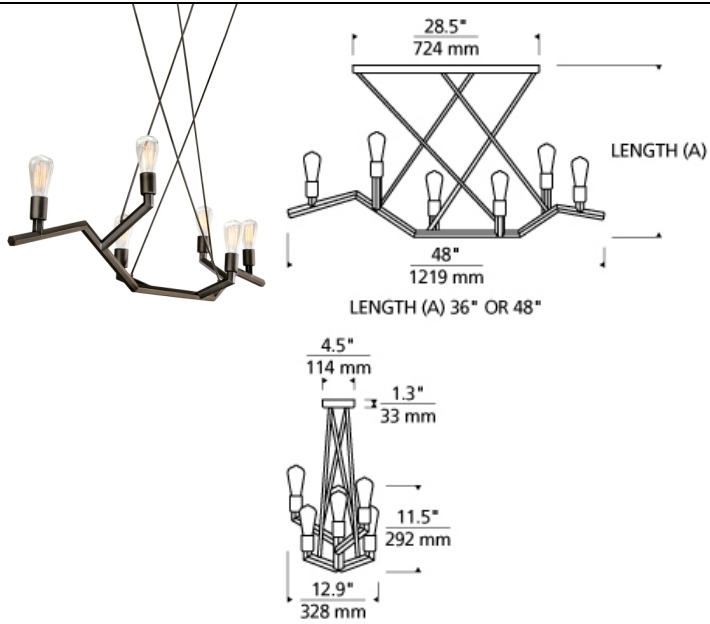

LINEAR SUSPENSION

Akimbo Linear Suspension LED

DESCRIPTION

Inspired by the beauty of leafless winter tree branches the Akimbo suspension piece by Tech Lighting features jagged lines and an asymmetrical shape. The classic Edison-style lamping adds warmth and a touch of visual stimulation to this linear nature inspired fixture. The Akimbo comes in two finishes, black and antique bronze both colors add warmth and charm to the Akimbo suspension fixture. Scaling at 48" long the Akimbo is ideal for dining room lighting, family room lighting and home office lighting. Available lamping options include energy efficient LED or no-lamp, leaving you the option to light this fixture with your preferred lamping. Available in two factory supplied stem lengths. Rated for (6) 120V, 60 watt, E26 medium base lamps (Lamp Not Included) LED includes (6) 120V, 3.5 watt, 300 delivered lumens (1800 total delivered lumens), 2700K medium base LED vintage Squirrel Cage lamps LED version dimmable with LED electronic dimmer.

INSTALLATION

This product can mount to either a 4" square electrical box with round plaster ring or an octagonal electrical box (not included).

WEIGHT

22.5-23lb / 10.21-10.43kg ±

antique bronze

black

ORDERING INFORMATION

700LSAKMB	LENGTH (A)	FINISH	LAMP
	36 36"	Z ANTIQUE BRONZE	NO LAMP
	48 48"	B BLACK	-LED927 LED 90 CRI 2700K 120V

7400 Linder Avenue T 847.410.4400
Skokie, Illinois 60077 F 847.410.4500

Tech Lighting, L.L.C.