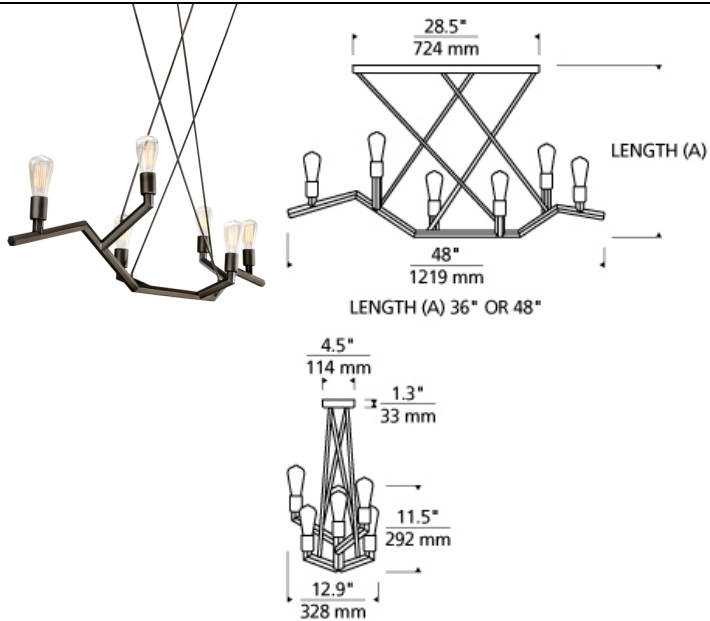

LINEAR SUSPENSION

Akimbo Linear Suspension

DESCRIPTION

Inspired by the beauty of leafless winter tree branches the Akimbo suspension piece by Tech Lighting features jagged lines and an asymmetrical shape. The classic Edison-style lamping adds warmth and a touch of visual stimulation to this linear nature inspired fixture. The Akimbo comes in two finishes, black and antique bronze both colors add warmth and charm to the Akimbo suspension fixture. Scaling at 48" long the Akimbo is ideal for dining room lighting, family room lighting and home office lighting. Available lamping options include energy efficient LED or no-lamp, leaving you the option to light this fixture with your preferred lamping. Available in two factory supplied stem lengths. Rated for (6) 120V, 60 watt, E26 medium base lamps (Lamp Not Included) LED includes (6) 120V, 3.5 watt, 300 delivered lumens (1800 total delivered lumens), 2700K medium base LED vintage Squirrel Cage lamps LED version dimmable with LED electronic dimmer.

INSTALLATION

This product can mount to either a 4" square electrical box with round plaster ring or an octagonal electrical box (not included).

WEIGHT

22.5-23lb / 10.21-10.43kg ±

antique bronze

black

ORDERING INFORMATION

700LSAKMB	LENGTH (A)	FINISH	LAMP
	36 36"	Z ANTIQUE BRONZE	NO LAMP
	48 48"	B BLACK	

7400 Linder Avenue T 847.410.4400
Skokie, Illinois 60077 F 847.410.4500

Tech Lighting, L.L.C.

700LSAKMB _____

FIXTURE TYPE: _____