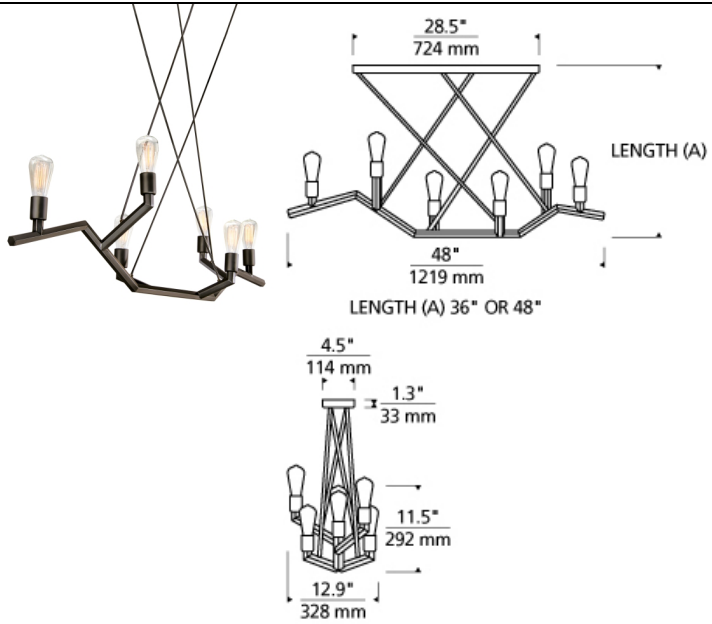

LINEAR SUSPENSION

Akimbo Linear Suspension LED

DESCRIPTION

Inspired by the beauty of leafless winter tree branches the Akimbo suspension piece by Tech Lighting features jagged lines and an asymmetrical shape. The classic Edison-style lamping adds warmth and a touch of visual stimulation to this liner nature inspired fixture. The Akimbo comes in two finishes, black and antique bronze both colors add warmth and charm to the Akimbo suspension fixture. Scaling at 48" long the Akimbo is ideal for dining room lighting, family room lighting and home office lighting. Available lamping options include energy efficient LED or no-lamp, leaving you the option to light this fixture with your preferred lamping. Available in two factory supplied stem lengths. Rated for (6) 120V, 60 watt, E26 medium base lamps (Lamp Not Included) LED includes (6) 120V, 3.5 watt, 300 delivered lumens (1800 total delivered lumens), 2700K medium base LED vintage Squirrel Cage lamps LED version dimmable with LED electronic dimmer.

INSTALLATION

This product can mount to either a 4" square electrical box with round plaster ring or an octagonal electrical box (not included).

WEIGHT

22.5-23lb / 10.21-10.43kg ±

antique bronze

black

ORDERING INFORMATION

700LSAKMB	LENGTH (A)	FINISH	LAMP
	36 36"	Z ANTIQUE BRONZE	NO LAMP
	48 48"	B BLACK	

7400 Linder Avenue T 847.410.4400
Skokie, Illinois 60077 F 847.410.4500

Tech Lighting, L.L.C.

700LSAKMB _____

FIXTURE TYPE: _____