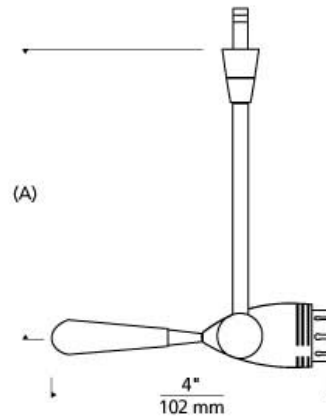

LOW - VOLTAGE HEADS

Aero Head

DESCRIPTION

The Aero display head by Tech Lighting is simple in design but extremely functional, featuring dozens of modern and complementary customization possibilities. The Aero provides light where you need it the most with its 360° rotating head and 260° pivot. The removable handle extension on the back serves as a functional addition assisting with pivots and rotations. The lamping is neatly concealed within the head of the lamp and can be glare free when paired with any Tech Lighting glare-reducing lens shield (sold separately). This highly customizable display head features two on-trend hardware finishes and five distinct stem lengths. Enhance your space all the more by combining the Aero display head with a Tech Lighting free-jack or rail system. This low-voltage display head is ideal for commercial lighting applications such as retail stores, libraries and galleries. Accessories in myriad styles and colors allow you to create the ideal custom element (accessory required, sold separately). Aero's head rotates 360°, pivots 260° to direct the beam. Removable glass handle. Low-voltage, MR16 lamp of up to 50 watts (not included). See accessory for maximum wattage usage. Works with SORAA.

INSTALLATION

Socket terminates with FreeJack male connector, which may be installed into a system connector. Elements ordered with a system prefix include a connector for that system. For use on T-TRAK, order FreeJack version and T-TRAK FreeJack Connector (sold separately).

0.55-1lb / 0.25-0.45kg ±

with round glass shield accessory

with bell accessory

with onyx cone accessory

ORDERING INFORMATION

700 SYSTEM	AE	LENGTH (A)	FINISH
FJ	FREEJACK	3 3"	Z ANTIQUE BRONZE
MP	MONOPOINT	6 6"	S SATIN NICKEL
MO	MONORAIL	12 12"	
MO2	TWO-CIRCUIT MONORAIL	18 18"	
WMO	WALL MONORAIL	24 24"	