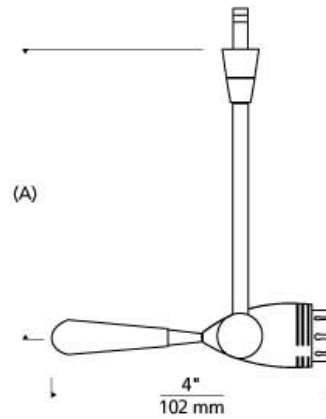

LOW - VOLTAGE HEADS

Aero Head

DESCRIPTION

The Aero display head by Tech Lighting is simple in design but extremely functional, featuring dozens of modern and complementary customization possibilities. The Aero provides light where you need it the most with its 360° rotating head and 260° pivot. The removable handle extension on the back serves as a functional addition assisting with pivots and rotations. The integrated LED lamping is neatly concealed within the head of the lamp and can be glare free when paired with any Tech Lighting glare-reducing lens shield (sold separately). This highly customizable display head features two on-trend hardware finishes and five distinct stem lengths. Enhance your space all the more by combining the Aero display head with a Tech Lighting free-jack or rail system. This low-voltage display head is ideal for commercial lighting applications such as retail stores, libraries and galleries. Accessories in myriad styles and colors allow you to create the ideal custom element (accessory required; sold separately). Aero's head rotates 360°, pivots 260° to direct the beam. Removable glass handle. Low-voltage, MR16 lamp of up to 50 watts (not included). See accessory for maximum wattage usage. Works with SORAA.

INSTALLATION

Socket terminates with FreeJack male connector, which may be installed into a system connector. Elements ordered with a system prefix include a connector for that system. For use on T-TRAK, order FreeJack version and T-TRAK FreeJack Connector (sold separately).

0.55-1lb / 0.25-0.45kg ±

with round glass shield accessory

with bell accessory

with onyx cone accessory

ORDERING INFORMATION

700 SYSTEM	AE	LENGTH (A)	FINISH
FJ	FREEJACK	3 3"	Z ANTIQUE BRONZE
MP	MONOPOINT	6 6"	S SATIN NICKEL
MO	MONORAIL	12 12"	
MO2	TWO-CIRCUIT MONORAIL	18 18"	
WMO	WALL MONORAIL	24 24"	