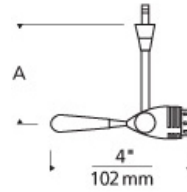

### DESCRIPTION

Dozens of design possibilities. Accessories in myriad styles and colors allow you to create the ideal custom element (accessory required; sold separately). Aero's head rotates 360°, pivots 260° to direct the beam. Removable glass handle. Low-voltage, MR16 lamp of up to 50 watts (not included). See accessory for maximum wattage usage. Works with SORAA.

### WEIGHT

0.55-1lb / 0.25-0.45kg ±

with round glass shield accessory

with bell accessory

with onyx cone accessory