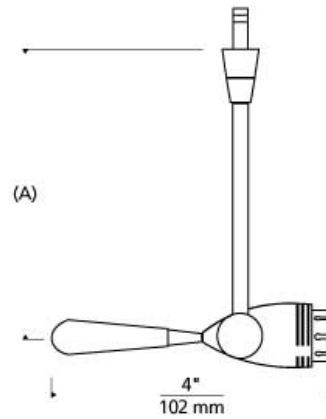

LOW - VOLTAGE HEADS

Aero Head

DESCRIPTION

The Aero display head by Tech Lighting is simple in design but extremely functional, featuring dozens of modern and complementary customization possibilities. The Aero provides light where you need it the most with its 360° rotating head and 260° pivot. The removable handle extension on the back serves as a functional addition assisting with pivots and rotations. The lamping is neatly concealed within the head of the lamp and can be glare free when paired with any Tech Lighting glare-reducing lens shield (sold separately). This highly customizable display head features two on-trend hardware finishes and five distinct stem lengths. Enhance your space all the more by combining the Aero display head with a Tech Lighting free-jack or rail system. This low-voltage display head is ideal for commercial lighting applications such as retail stores, libraries and galleries. Accessories in myriad styles and colors allow you to create the ideal custom element (accessory required, sold separately). Aero's head rotates 360°, pivots 260° to direct the beam. Removable glass handle. Low-voltage, MR16 lamp of up to 50 watts (not included). See accessory for maximum wattage usage. Works with SORAA.

INSTALLATION

Socket terminates with FreeJack male connector, which may be installed into a system connector. Elements ordered with a system prefix include a connector for that system. For use on T-TRAK, order FreeJack version and T-TRAK FreeJack Connector (sold separately).

0.55-1lb / 0.25-0.45kg ±

with round glass shield accessory

with bell accessory

with onyx cone accessory

ORDERING INFORMATION

700 SYSTEM	AE	LENGTH (A)	FINISH
FJ	FREEJACK	3 3"	Z ANTIQUE BRONZE
MP	MONOPOINT	6 6"	S SATIN NICKEL
MO	MONORAIL	12 12"	
MO2	TWO-CIRCUIT MONORAIL		
WMO	WALL MONORAIL		