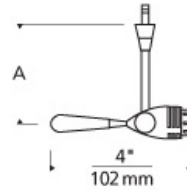

LOW - VOLTAGE HEADS

Aero Head

DESCRIPTION

Dozens of design possibilities. Accessories in myriad styles and colors allow you to create the ideal custom element (accessory required; sold separately). Aero's head rotates 360°, pivots 260° to direct the beam. Removable glass handle. Low-voltage, MR16 lamp of up to 50 watts (not included). See accessory for maximum wattage usage. Works with SORAA.