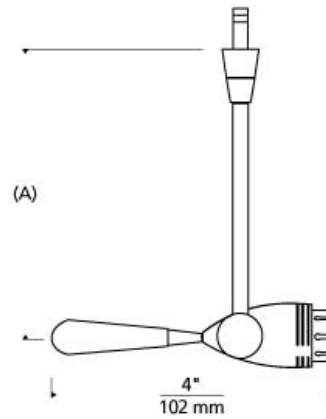

# LOW - VOLTAGE HEADS

## Aero Head

### DESCRIPTION

The Aero display head by Tech Lighting is simple in design but extremely functional, featuring dozens of modern and complementary customization possibilities. The Aero provides light where you need it the most with its 360° rotating head and 260° pivot. The removable handle extension on the back serves as a functional addition assisting with pivots and rotations. The lamping is neatly concealed within the head of the lamp and can be glare free when paired with any Tech Lighting glare-reducing lens shield (sold separately). This highly customizable display head features two on-trend hardware finishes and five distinct stem lengths. Enhance your space all the more by combining the Aero display head with a Tech Lighting free-jack or rail system. This low-voltage display head is ideal for commercial lighting applications such as retail stores, libraries and galleries. Accessories in myriad styles and colors allow you to create the ideal custom element (accessory required, sold separately). Aero's head rotates 360°, pivots 260° to direct the beam. Removable glass handle. Low-voltage, MR16 lamp of up to 50 watts (not included). See accessory for maximum wattage usage. Works with SORAA.

### WEIGHT

0.55-1lb / 0.25-0.45kg ±

with round glass shield accessory

with bell accessory

with onyx cone accessory