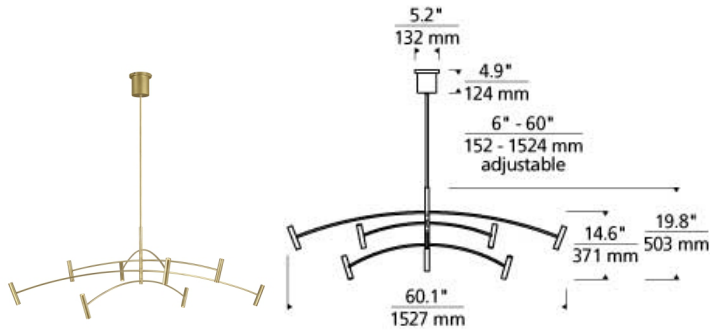

# Aerial 60 Chandelier LED

## DESCRIPTION

This Aerial chandelier by Tech Lighting features arched rods mounted on different planes to support a ring of slim cylindrical heads. The heads create up and down illumination while concealing the integrated LED light sources. The unique profile is highlighted with two finish options, brass and matte black and hangs a maximum 60" with the included adjustable stems. A great piece to coordinate with the larger scaled Aerial chandeliers in your open living space, dining area and foyer. Lamping options are compatible with most dimmers. Refer to the Dimming Chart for more information. Includes 120 volt 40.6 watts, 2625 total delivered lumens, 3000K LED modules. Dimmable with most LED compatible ELV and TRIAC dimmers. Ships with (4) 12" and (2) 6" rigid stems in coordinating finish. Can be installed on a sloped ceiling up to 45°.

## WEIGHT

10-10lb / 4.54-4.54kg ±

brass

matte black