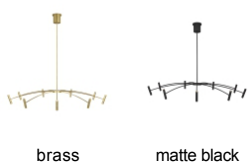

Aerial 55 Chandelier LED

DESCRIPTION

This Aerial chandelier by Tech Lighting features symmetrically spaced arched rods supporting a ring of slim cylindrical heads. The cylinders produce up and down illumination while concealing the integrated LED light sources. Offered in two large diameters, 40" and 55", the Aerial chandelier is highlighted in two contemporary finish options brass and matte black and hangs a maximum 60" with the included adjustable stems. A great piece to coordinate with the smaller scale Aerial chandelier in your open living space, dining area and foyer. Lamping options are compatible with most dimmers. Refer to the Dimming Chart for more information. Includes 120 volt 42.7 watts, 2953 total delivered lumens, 3000K LED modules. Dimmable with most LED compatible ELV and TRIAC dimmers. Ships with (4) 12" and (2) 6" rigid stems in coordinating finish. Can be installed on a sloped ceiling up to 45°.

WEIGHT

10-10lb / 4.54-4.54kg ±

brass

matte black

ORDERING INFORMATION

700ARL	LENGTH (A)	FINISH	LAMP
	55 55"	BRBRASS B MATTE BLACK	-LED930 INTEGRATED LED 90 CRI 3000K 120V (T20/T24)

Tech Lighting, L.L.C.

700 ARL _____