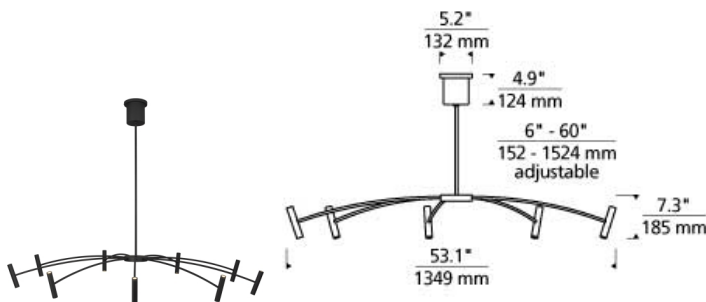

Aerial 55 Chandelier LED

DESCRIPTION

This Aerial chandelier by Tech Lighting features symmetrically spaced arched rods supporting a ring of slim cylindrical heads. The cylinders produce up and down illumination while concealing the integrated LED light sources. Offered in two large diameters, 40" and 55", the Aerial chandelier is highlighted in two contemporary finish options brass and matte black and hangs a maximum 60" with the included adjustable stems. A great piece to coordinate with the smaller scale Aerial chandelier in your open living space, dining area and foyer. Lamping options are compatible with most dimmers. Refer to the Dimming Chart for more information. Includes 120 volt 42.7 watts, 2953 total delivered lumens, 3000K LED modules. Dimmable with most LED compatible ELV and TRIAC dimmers. Ships with (4) 12" and (2) 6" rigid stems in coordinating finish. Can be installed on a sloped ceiling up to 45°.

WEIGHT

10-10lb / 4.54-4.54kg ±

brass

matte black

ORDERING INFORMATION

700ARL	LENGTH (A)	FINISH	LAMP
	55 55"	BRBRASS B MATTE BLACK	-LED930 INTEGRATED LED 90 CRI 3000K 120V (T20/T24)

Tech Lighting, L.L.C.

700 ARL _____