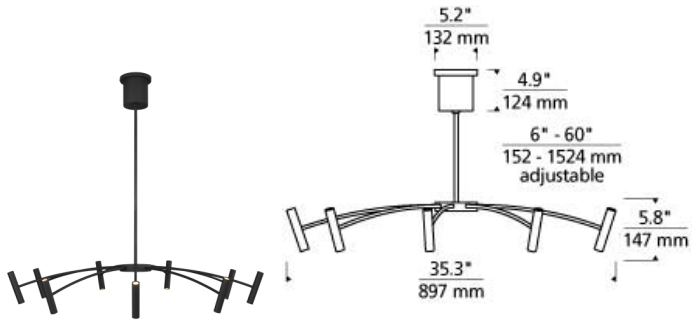

Aerial 40 Chandelier LED

DESCRIPTION

This Aerial chandelier by Tech Lighting features symmetrically spaced arched rods supporting a ring of slim cylindrical heads. The cylinders produce up and down illumination while concealing the integrated LED light sources. Offered in two large diameters, 40" and 55", the Aerial chandelier is highlighted in two contemporary finish options brass and matte black and hangs a maximum 60" with the included adjustable stems. A great piece to coordinate with the smaller scale Aerial chandelier in your open living space, dining area and foyer. Lamping options are compatible with most dimmers. Refer to the Dimming Chart for more information. Includes 120 volt 42.7 watts, 2953 total delivered lumens, 3000K LED modules. Dimmable with most LED compatible ELV and TRIAC dimmers. Ships with (4) 12" and (2) 6" rigid stems in coordinating finish. Can be installed on a sloped ceiling up to 45°.

WEIGHT

9-9lb / 4.08-4.08kg ±

matte black

brass

ORDERING INFORMATION

700ARL	LENGTH (A)	FINISH	LAMP
	40 40"	BRBRASS B MATTE BLACK	-LED930 INTEGRATED LED 90 CRI 3000K 120V (T20/T24)

Tech Lighting, L.L.C.

700 ARL _____