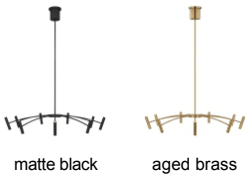

WEIGHT

9-9lb / 4.08-4.08kg ±

ORDERING INFORMATION

700ARL	LENGTH (A)	FINISH	LAMP
	40 40"	R AGED BRASS B MATTE BLACK	-LED930 INTEGRATED LED 90 CRI 3000K 120V (T20/T24)

TECH LIGHTING®

7400 Linder Avenue   T 847.410.4400
Skokie, Illinois 60077   F 847.410.4500

Tech Lighting, L.L.C.

700 ARL _____

FIXTURE TYPE: _____

JOB NAME: _____

NOTES: _____

_____

_____