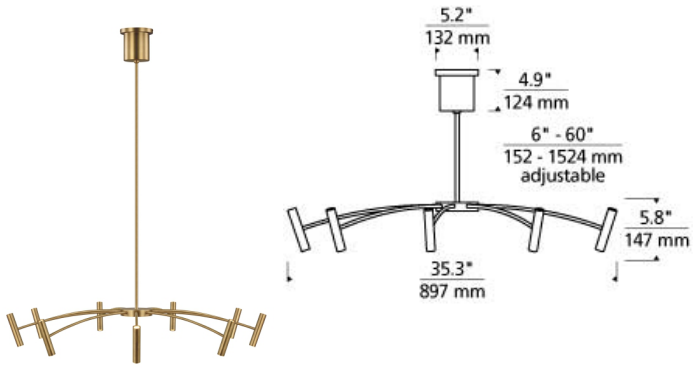

# Aerial 40 Chandelier LED

## DESCRIPTION

This Aerial chandelier by Sean Lavin for Tech Lighting features symmetrically spaced arched rods supporting a ring of slim cylindrical heads. The cylinders produce up and down illumination while concealing the integrated LED light sources. Offered in two large diameters, 40" and 55", the Aerial chandelier is highlighted in two contemporary finish options aged brass and matte black and hangs a maximum 60" with the included adjustable stems. A great piece to coordinate with the smaller scale Aerial chandelier in your open living space, dining area and foyer. Lamping options are compatible with most dimmers. Refer to the Dimming Chart for more information. Includes 120 volt 47.19 watts, 2999 total delivered lumens, 3000K LED modules. Dimmable with most LED compatible ELV and TRIAC dimmers. Ships with (4) 12in and (2) 6in rigid stems in coordinating finish. Can be installed on a sloped ceiling up to 35°.

## WEIGHT

9-9lb / 4.08-4.08kg ±

## ORDERING INFORMATION

700ARL	LENGTH (A)	FINISH	LAMP
	40 40"	R AGED BRASS B MATTE BLACK	-LED930 INTEGRATED LED 90 CRI 3000K 120V (T20/T24)

**TECH LIGHTING®**

7400 Linder Avenue      T 847.410.4400  
 Skokie, Illinois 60077      F 847.410.4500