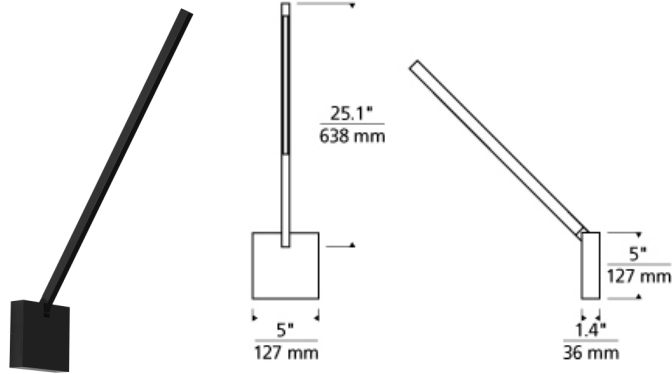

## DESCRIPTION

The Aeon Wall mount by Tech Lighting is a dynamic modern interpretation of a tree branch and adds a sleek and sophisticated look to any space. The elongated arm can be moved up or down for dramatic lighting effects. Features direct or indirect light that rotates 180° by aiming the arm up or down for minimal glare and optimized light. The Aeon Wall is ideal for hallway lighting, foyer lighting and bedroom lighting flanking two vanities. Match the Aeon Wall to your precise taste by choosing from one of two on-trend finishes. The Aeon can carry into other areas of your space as this collection is available as a pendant, flush mount, sconce and linear suspension. The integrated LED lamp is fully dimmable to create the desired ambiance using a low-voltage ELV or Triac dimmer. Includes 10.3 watt, 591 delivered lumens, 3000K LED linear modules. Dimmable with low-voltage electronic or triac dimmer.

## INSTALLATION

This product can mount to either a 4" square electrical box with round plaster ring or an octagonal electrical box (not included).

## WEIGHT

1.5-2lb / 0.68-0.91kg ±

matte black

matte white

### LAMP

**-LED930** LED 90 CRI 3000K 120V

Wall has arms that can pivot 90° (perpendicular to the wall, pivoting upwards), as well as being able to rotate 355°).

700WS AEON _____
FIXTURE TYPE: _____
JOB NAME: _____
NOTES: _____
_____
_____