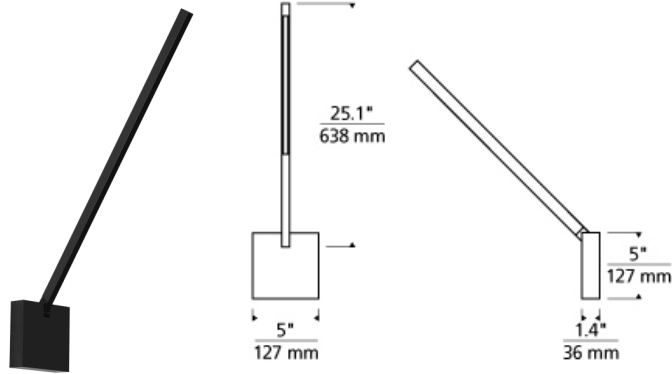

Aeon Wall LED T20

DESCRIPTION

The Aeon Wall mount by Tech Lighting is a dynamic modern interpretation of a tree branch and adds a sleek and sophisticated look to any space. The elongated arm can be moved up or down for dramatic lighting effects. Features direct or indirect light that rotates 180° by aiming the arm up or down for minimal glare and optimized light. The Aeon Wall is ideal for hallway lighting, foyer lighting and bedroom lighting flanking two vanities. Match the Aeon Wall to your precise taste by choosing from one of two on-trend finishes. The Aeon can carry into other areas of your space as this collection is available as a pendant, flush mount, sconce and linear suspension. The integrated LED lamp is fully dimmable to create the desired ambiance using a low-voltage ELV or Triac dimmer. Includes 10.3 watt, 591 delivered lumens, 3000K LED linear modules. Dimmable with low-voltage electronic or triac dimmer.

INSTALLATION

This product can mount to either a 4" square electrical box with round plaster ring or an octagonal electrical box (not included).

WEIGHT

1.5-2lb / 0.68-0.91kg ±

matte black

matte white

ORDERING INFORMATION

700WSAEON FINISH

LAMP

B MATTE BLACK
W MATTE WHITE

-LED930 LED 90 CRI 3000K 120V

Wall has arms that can pivot 90° (perpendicular to the wall, pivoting upwards), as well as being able to rotate 355°).

700WS AEON _____
FIXTURE TYPE: _____
JOB NAME: _____
NOTES: _____