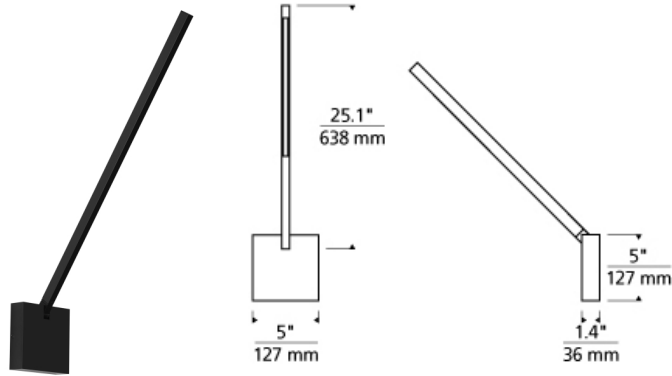

Aeon Wall LED T20

DESCRIPTION

The Aeon Wall mount by Tech Lighting is a dynamic modern interpretation of a tree branch and adds a sleek and sophisticated look to any space. The elongated arm can be moved up or down for dramatic lighting effects. Features direct or indirect light that rotates 180° by aiming the arm up or down for minimal glare and optimized light. The Aeon Wall is ideal for hallway lighting, foyer lighting and bedroom lighting flanking two vanities. Match the Aeon Wall to your precise taste by choosing from one of two on-trend finishes. The Aeon can carry into other areas of your space as this collection is available as a pendant, flush mount, sconce and linear suspension. The integrated LED lamp is fully dimmable to create the desired ambiance using a low-voltage ELV or Triac dimmer. Includes 10.3 watt, 591 delivered lumens, 3000K LED linear modules. Dimmable with low-voltage electronic or triac dimmer.

INSTALLATION

This product can mount to either a 4" square electrical box with round plaster ring or an octagonal electrical box (not included).

WEIGHT

1.5-2lb / 0.68-0.91kg ±

matte black

matte white

ORDERING INFORMATION

700WSAEON FINISH	LAMP
B MATTE BLACK	-LED930 LED 90 CRI 3000K 120V-277V UNV
W MATTE WHITE	

Wall has arms that can pivot 90° (perpendicular to the wall, pivoting upwards), as well as being able to rotate 355°).